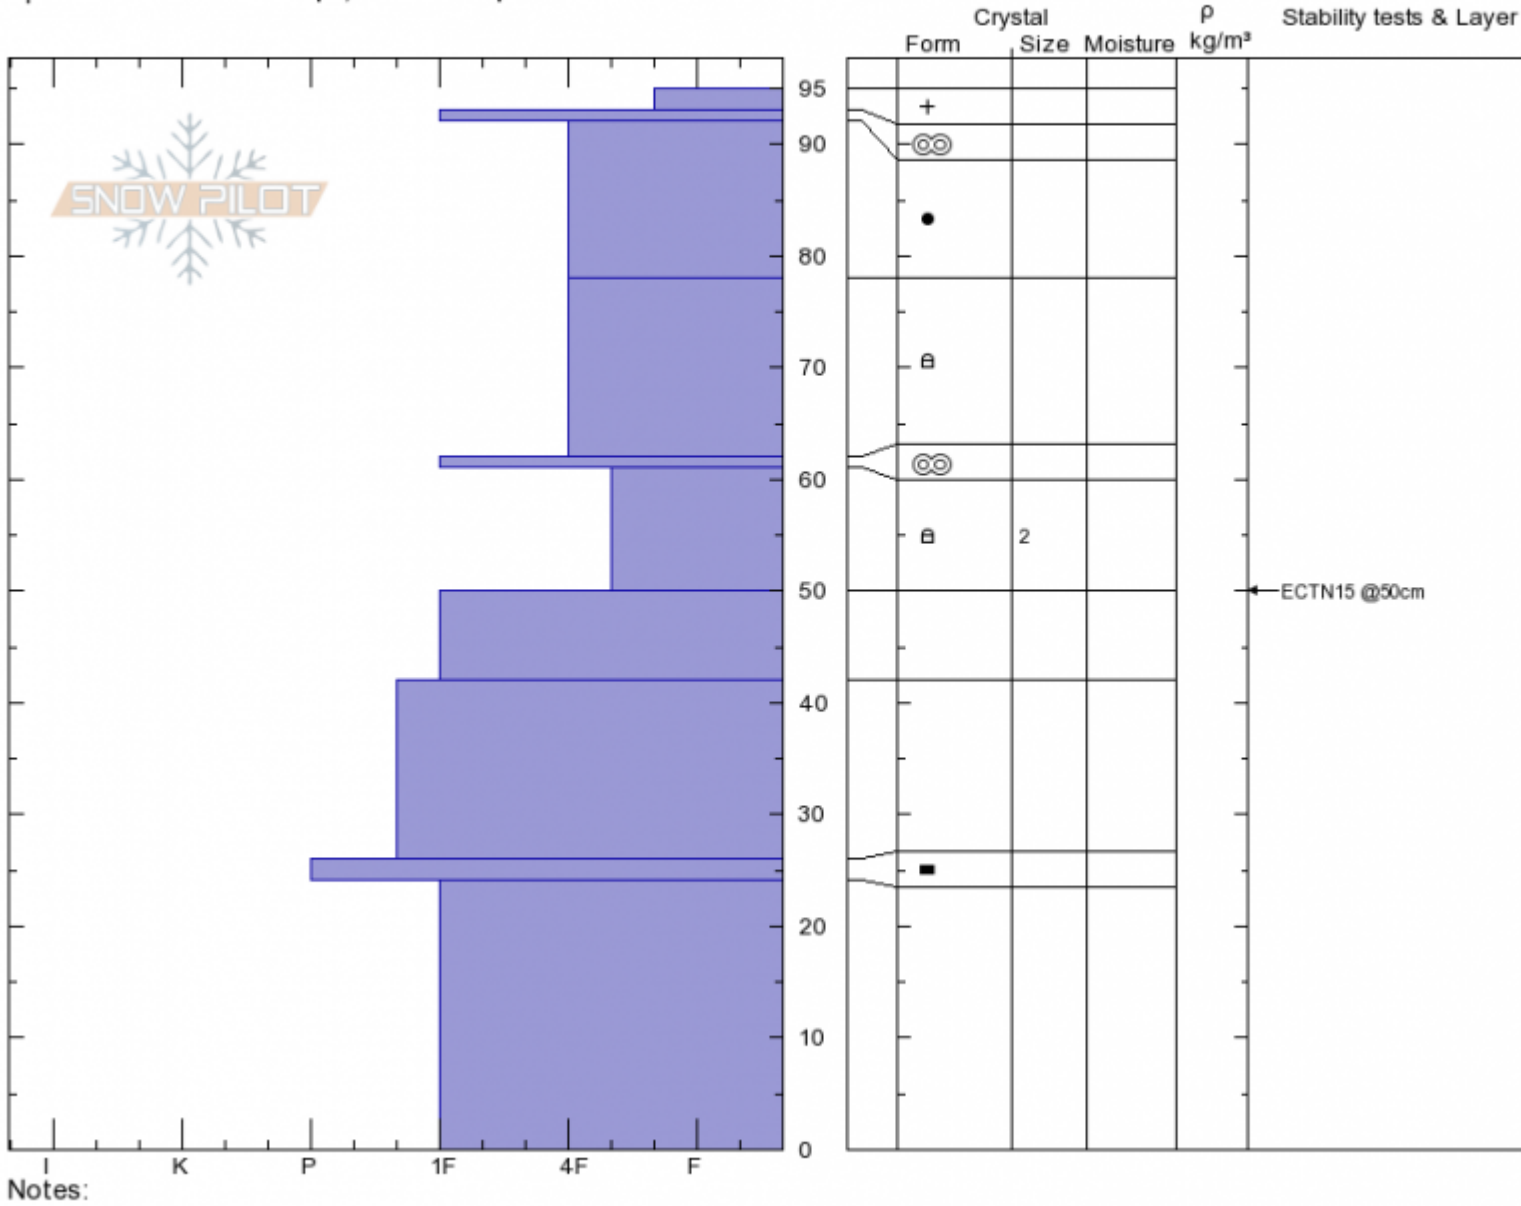

The Throne
Bridger Range
MT
 Elevation: **8268 ft**
 Aspect: **90°**
 Specifics: **Ski tracks on slope; We skied slope**

Doug Chabot-Admin
12/24/2019 - 10:30am
 Co-ord: **45.88304N, -110.95131W**
 Slope Angle: **27°**
 Wind Loading: **previous**

Stability: **Very Good**
 Air Temperature: **-4°C**
 Sky Cover: **OVC**
 Precipitation: **S1**
 Wind: **Calm**

HS: **95** Layer Notes:
 61-50cm: **Problematic layer**

Advisory Region
 Bridger Range
 Longitude
 -110.95W
 Latitude
 45.88N
 Bridger Range, 2019-12-24