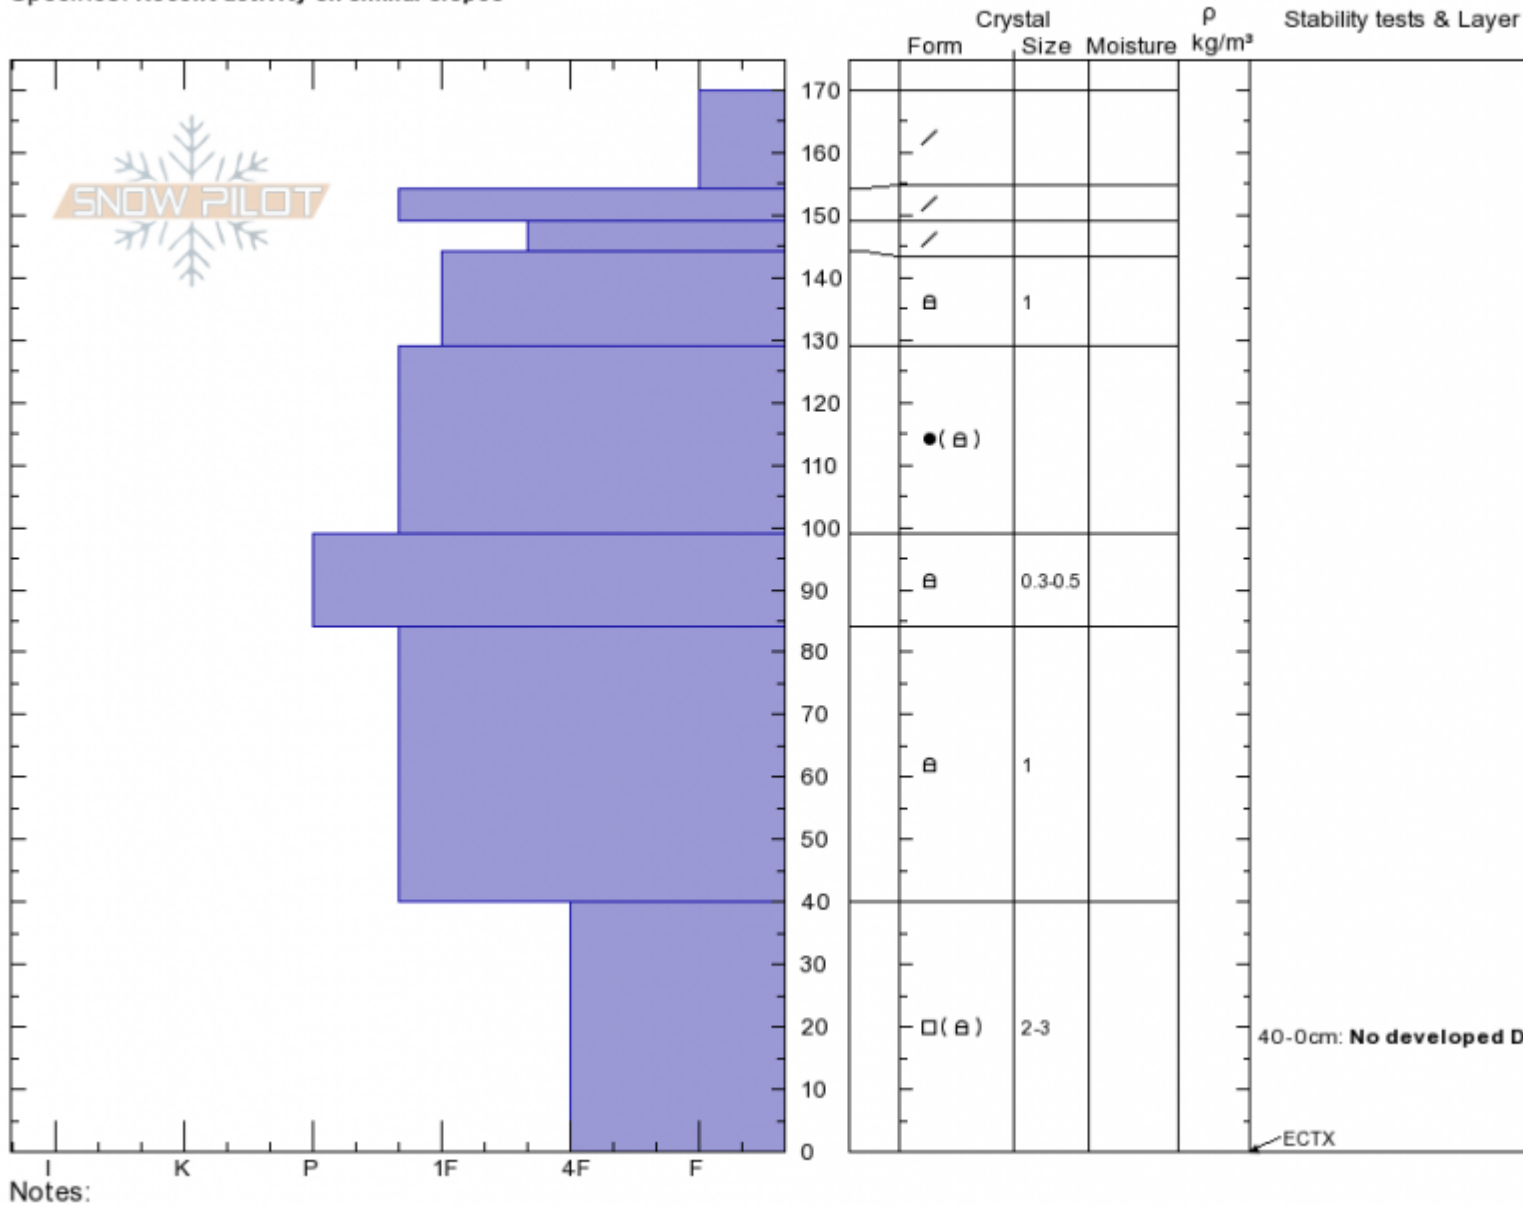

**Almost Died**  
**Cooke City**  
**MT**  
 Elevation: **9820 ft**  
 Aspect: **40°**  
 Specifics: **Recent activity on similar slopes**

**Doug Chabot-Admin**  
**12/29/2019 - 12:00pm**  
 Co-ord: **45.05335N, -109.94276W**  
 Slope Angle: **25°**  
 Wind Loading: **previous**

Stability: **Fair**  
 Air Temperature: **-16°C**  
 Sky Cover: **BKN**  
 Precipitation: **NO**  
 Wind: **Calm**

HS: **170**    Layer Notes:  
 40-0cm: **No developed DH**

Advisory Region  
 Cooke City  
 Longitude  
 -109.95W  
 Latitude  
 45.06N  
 Cooke City, 2019-12-29