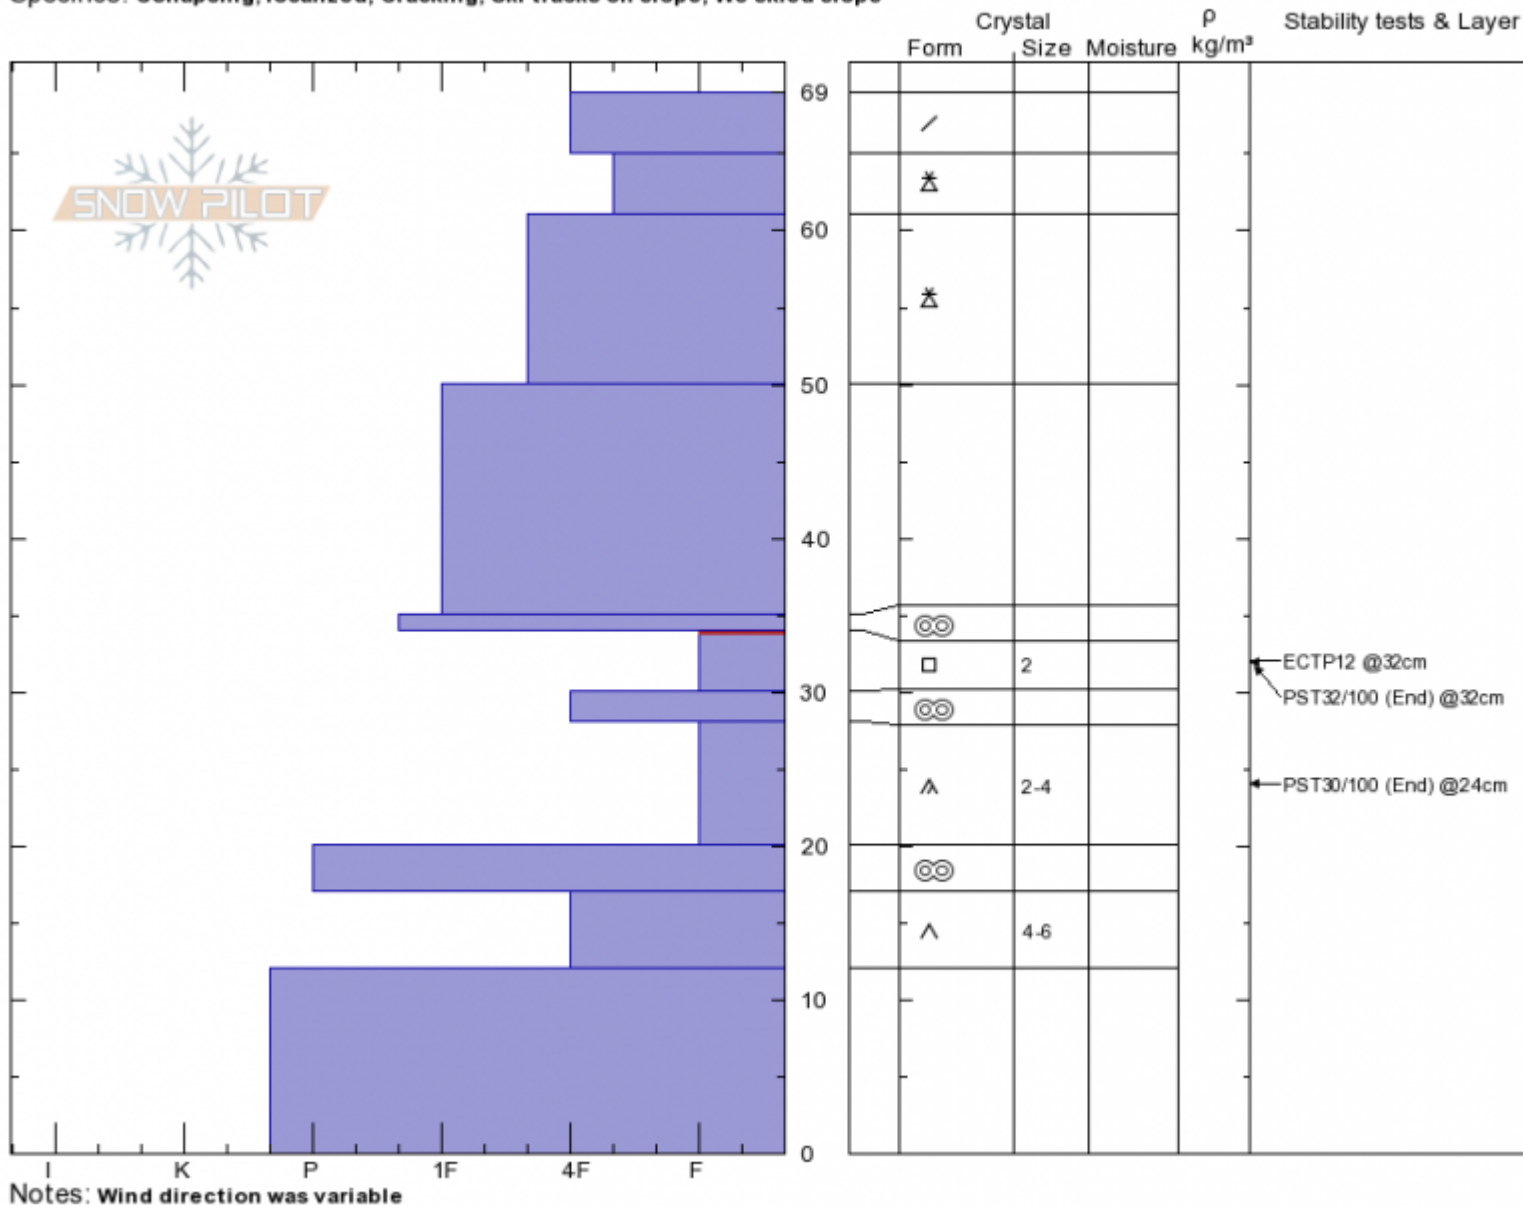

Throne
 Bridger Range
 MT
 Elevation: 7940 ft
 Aspect: 69°

Andrew Schauer
 01/03/2020 - 11:00am
 Co-ord: 45.88417N, -110.94890W
 Slope Angle: 30°
 Wind Loading: yes

Stability: **Poor**
 Air Temperature: -1°C
 Sky Cover: **BKN**
 Precipitation: **NO**
 Wind: **Moderate**

HS:69
 Layer Notes:
 34-30cm: **Problematic layer**

Specifics: Collapsing, localized; Cracking; Ski tracks on slope; We skied slope

Advisory Region
 Bridger Range
 Longitude
 -110.95W
 Latitude
 45.88N
 Bridger Range, 2020-01-03