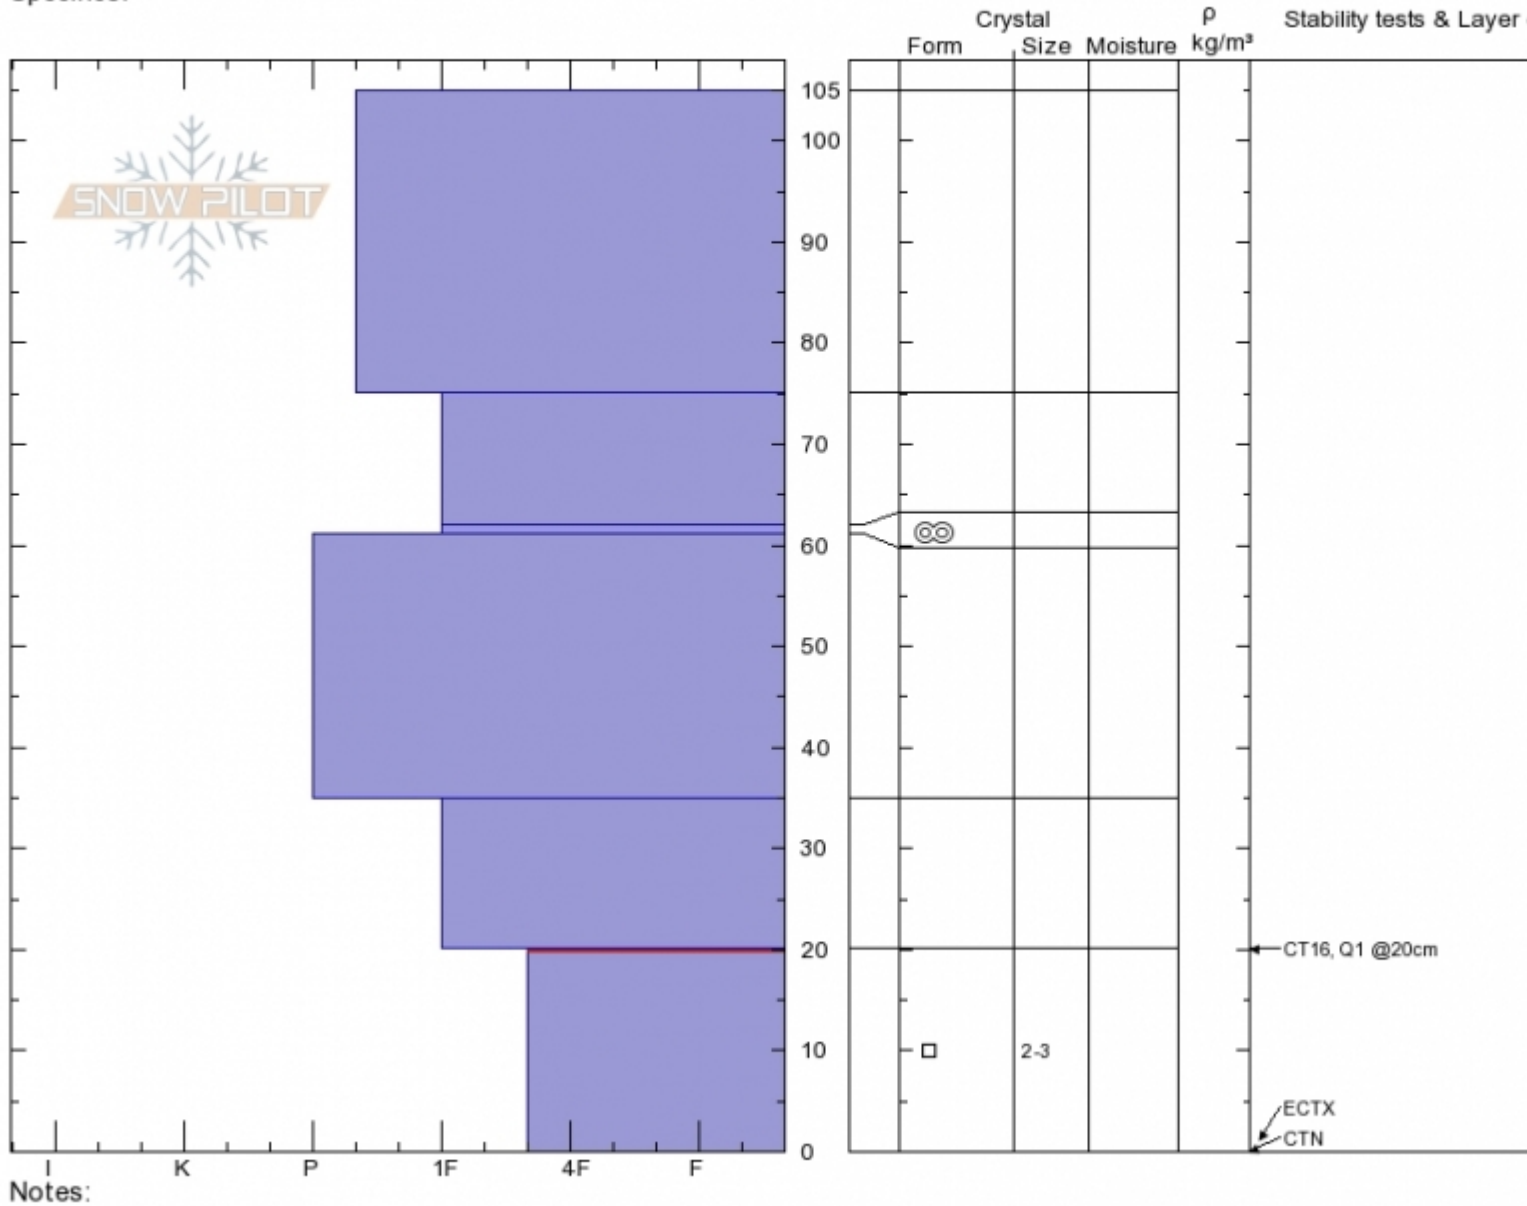

South Face Abundance
Cooke City
MT
 Elevation: **9985 ft**
 Aspect: **170°**
 Specifics:

Dave Zinn
12/30/2019 - 10:00am
 Co-ord: **45.06843N, -110.01548W**
 Slope Angle: **30°**
 Wind Loading:

Stability: **Fair**
 Air Temperature:
 Sky Cover: **CLR**
 Precipitation: **NO**
 Wind: **Calm**

HS: **105** Layer Notes:
 20-0cm: **Problematic layer**

Advisory Region
 Cooke City
 Longitude
 -110.02W
 Latitude
 45.07N
 Cooke City, 2020-01-04