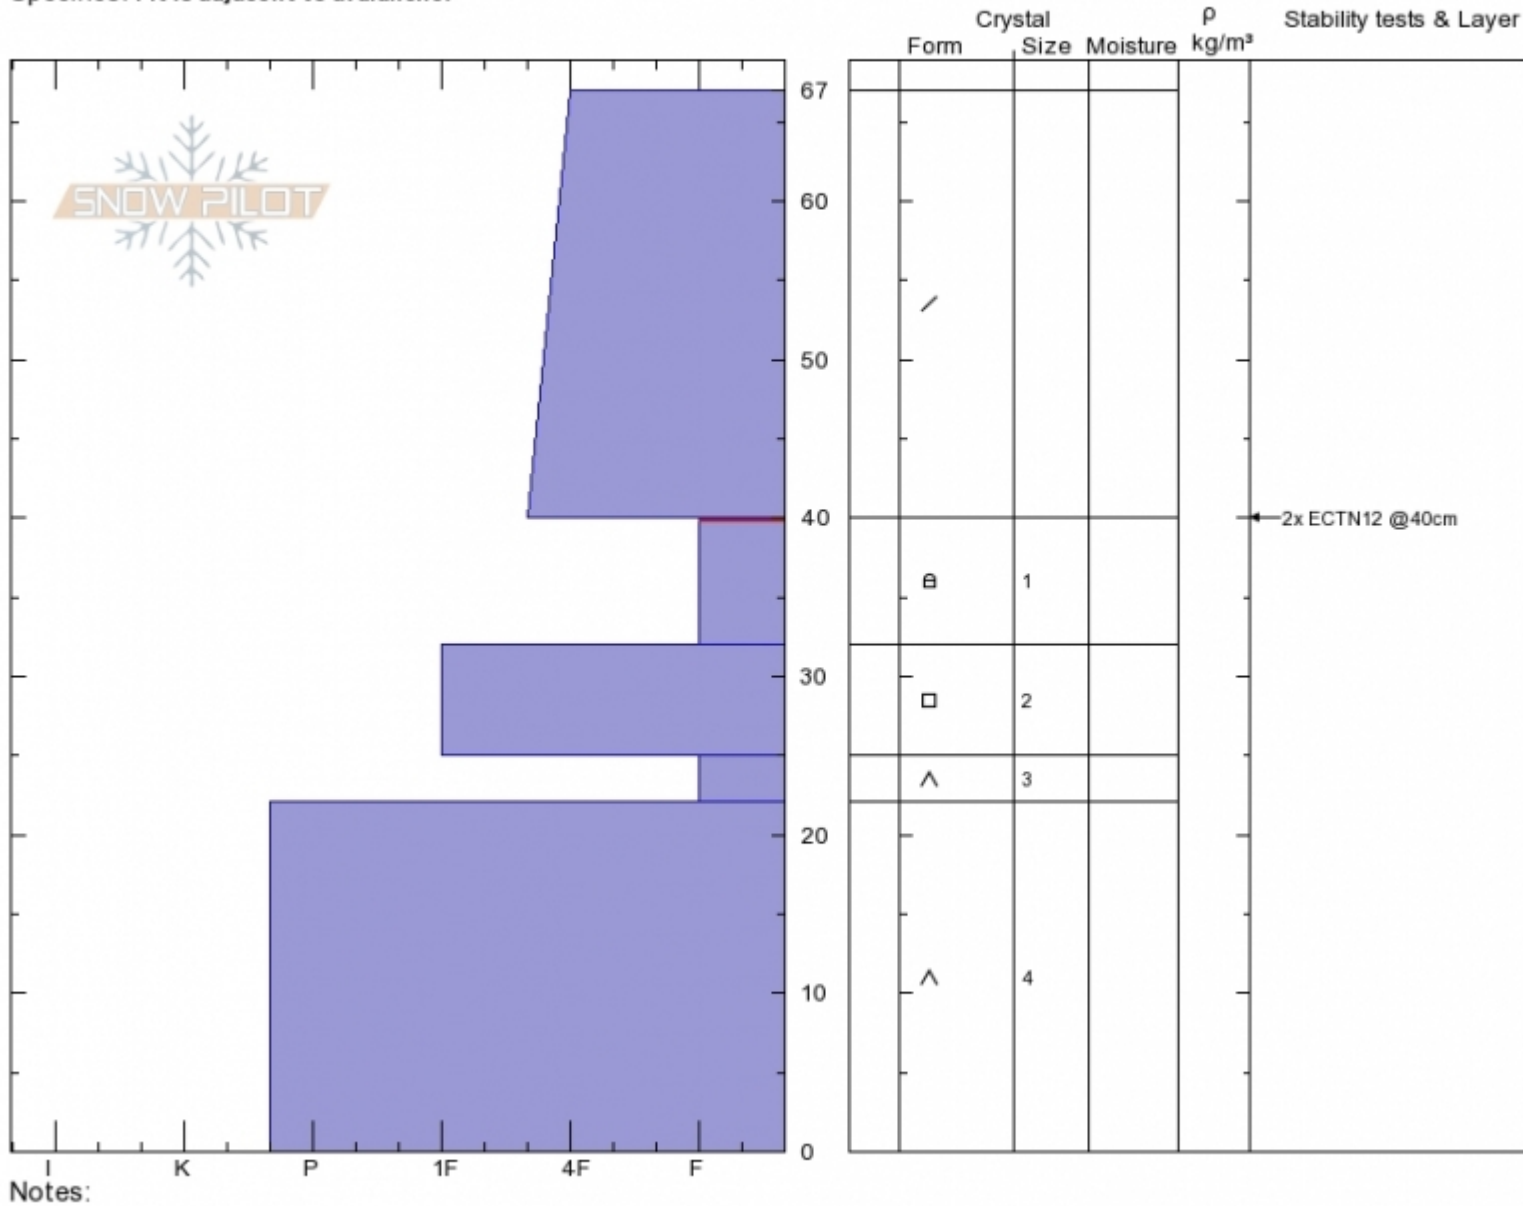

Lower Tyler's
 Madison Range-N
 MT
 Elevation: 8691 ft
 Aspect: 250°
 Specifics: Pit is adjacent to avalanche:

Dave Zinn
 01/05/2020 - 11:00am
 Co-ord: 45.32275N, -111.38453W
 Slope Angle: 32°
 Wind Loading:

Stability: Fair
 Air Temperature: -12°C
 Sky Cover: OVC
 Precipitation: S-1
 Wind: Calm

HS:67
 Layer Notes:
 40-32cm: Problematic layer

Advisory Region
 Northern Madison
 Longitude
 -111.39W
 Latitude
 45.34N
 Northern Madison, 2020-01-06