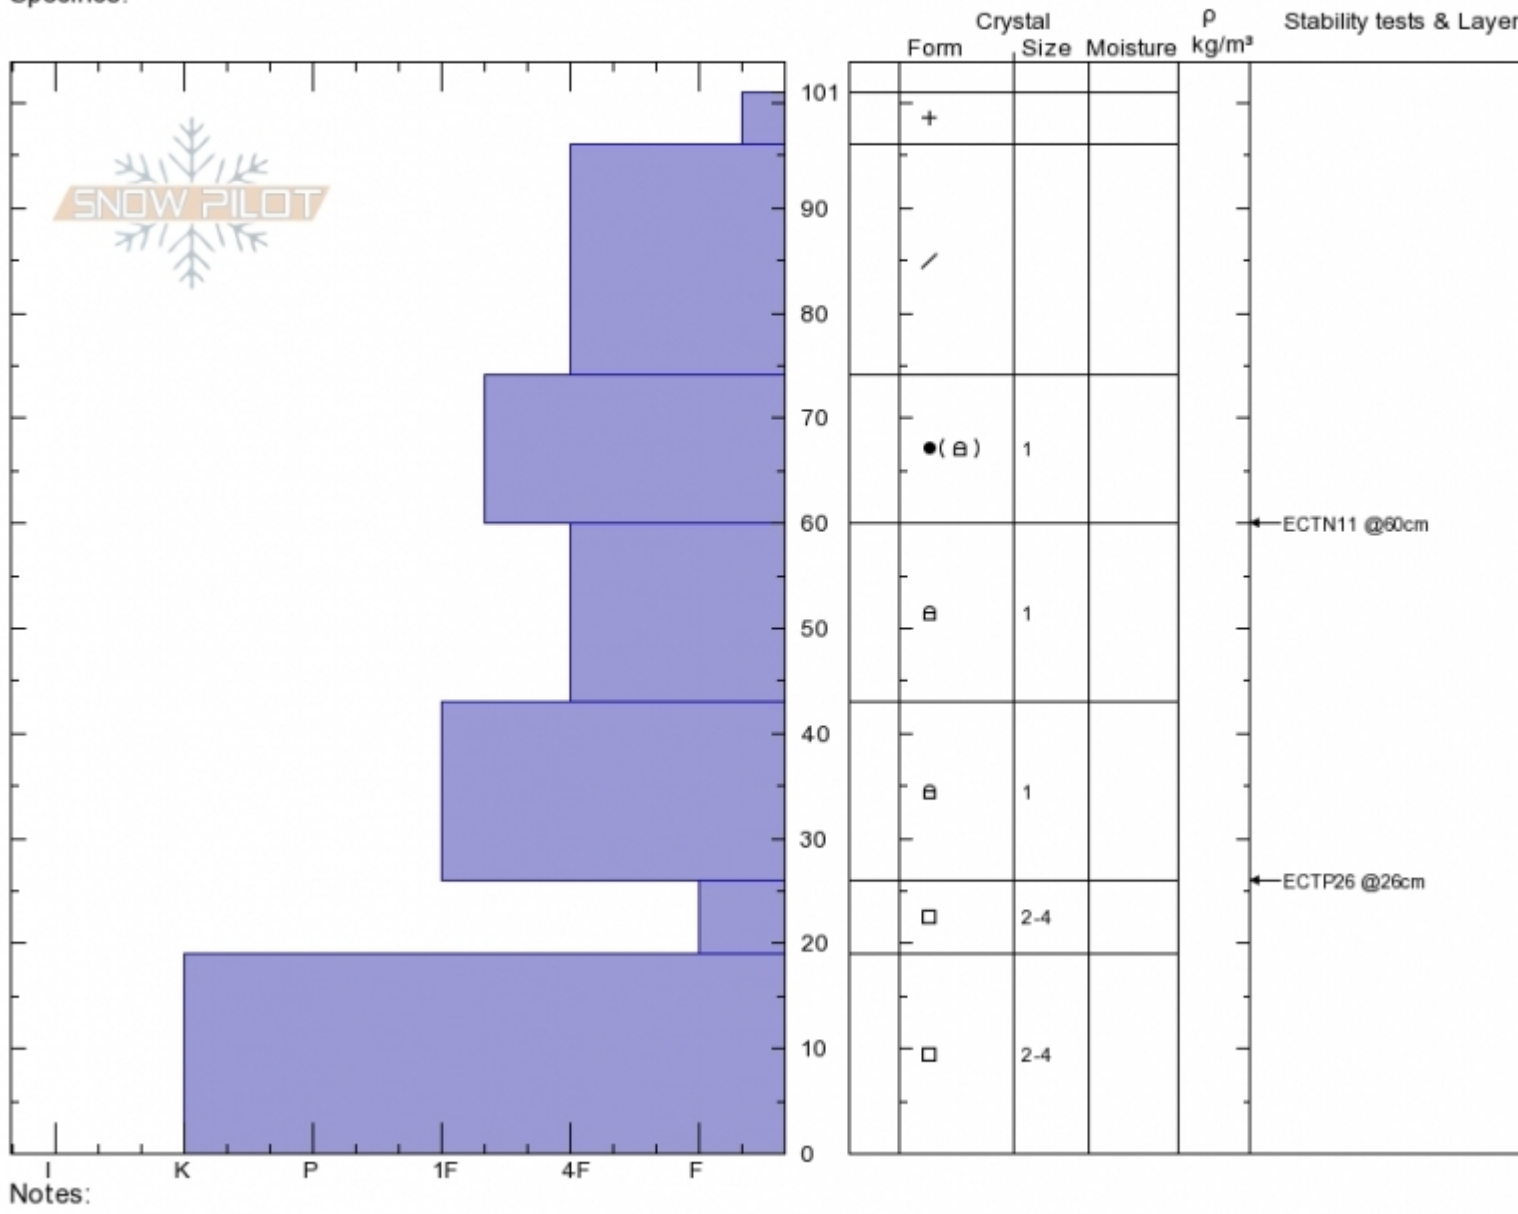

Wilderness Boundry
 Madison Range-S
 MT
 Elevation: 8954 ft
 Aspect: 240°
 Specifics:

Spencer Jonas
 01/06/2020 - 11:30am
 Co-ord: 44.97587N, -111.35652W
 Slope Angle: 28°
 Wind Loading: no

Stability:
 Air Temperature:
 Sky Cover: OVC
 Precipitation: S-1
 Wind: SW Moderate

HS:101 Layer Notes:

Advisory Region
 Southern Madison
 Longitude
 -111.27W
 Latitude
 45.06N
 Southern Madison, 2020-01-06