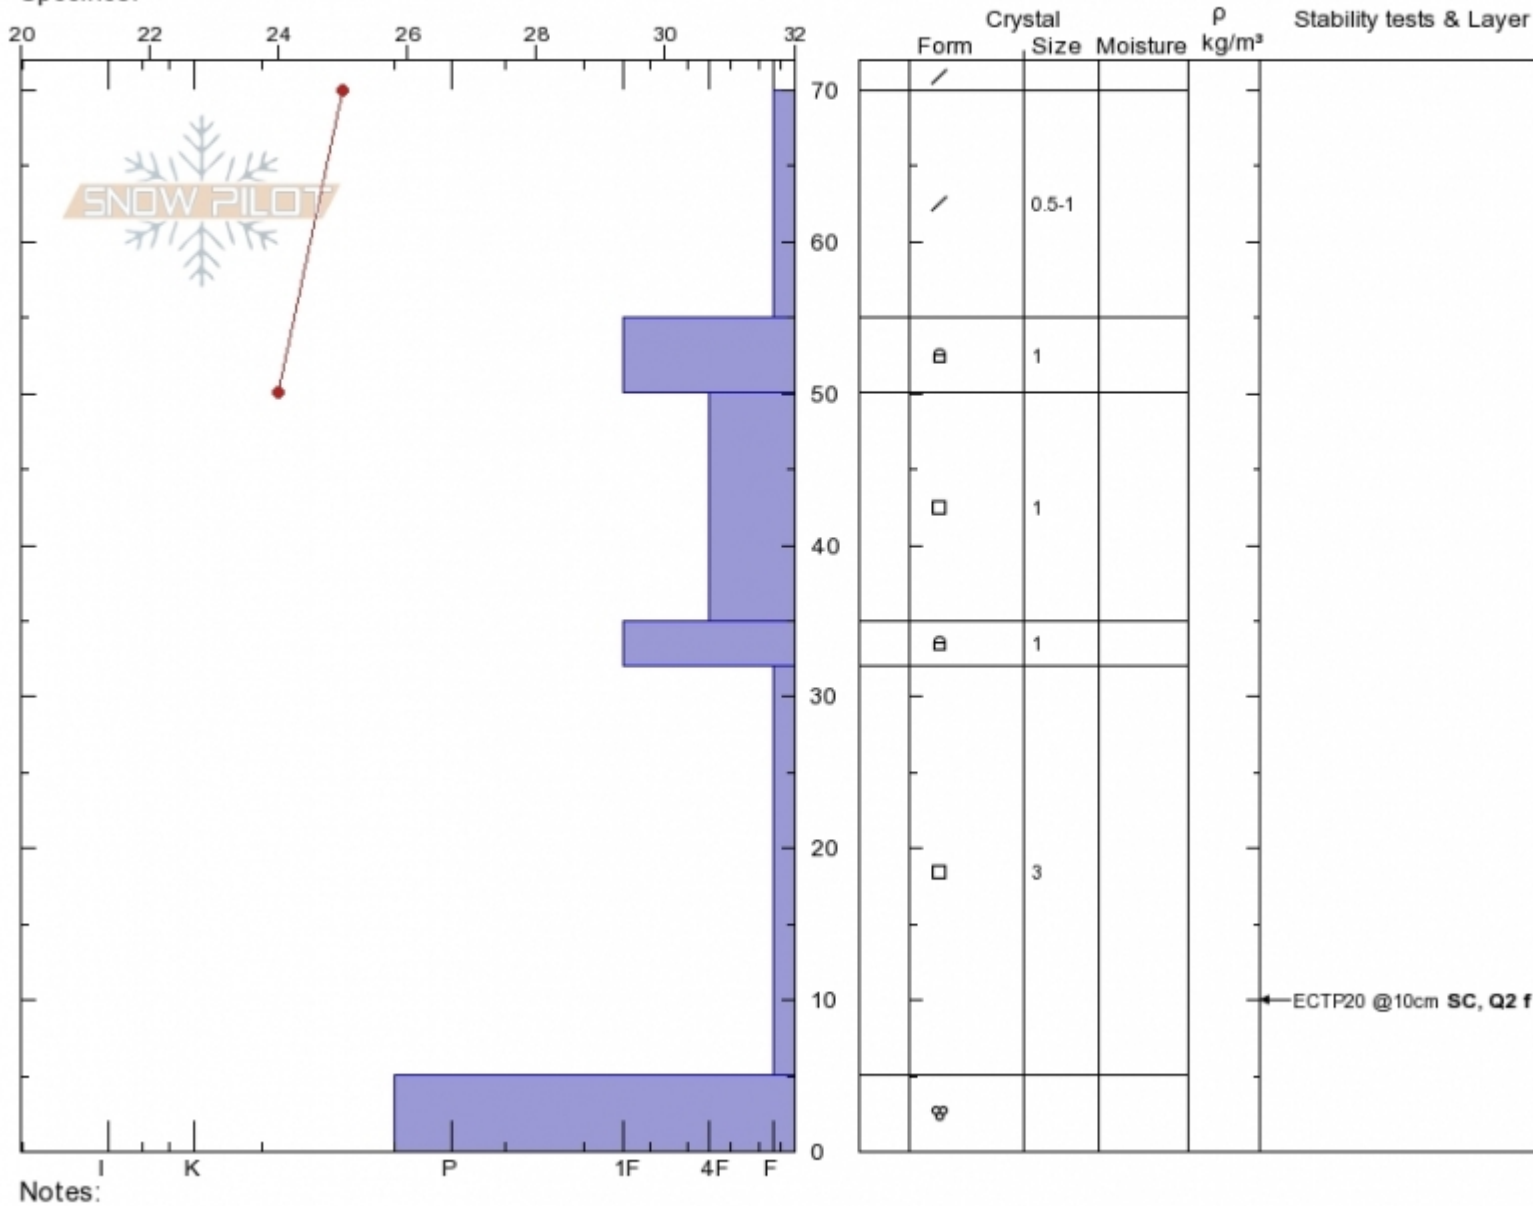

History Rock 1-8-2020
 Gallatin Range-N
 MT
 Elevation: 8451 ft
 Aspect: E
 Specifics:

Chris Pierce
 01/08/2020 - 1:00pm
 Co-ord: 12T 498923E 5036499N
 Slope Angle: 15°
 Wind Loading: no

Stability:
 Air Temperature: 25°F
 Sky Cover: SCT
 Precipitation: NO
 Wind: Calm

HS:70
 Layer Notes:
 32-5cm: Problematic layer

Advisory Region
 Northern Gallatin
 Longitude
 -110.98W
 Latitude
 45.50N
 Northern Gallatin, 2020-01-08