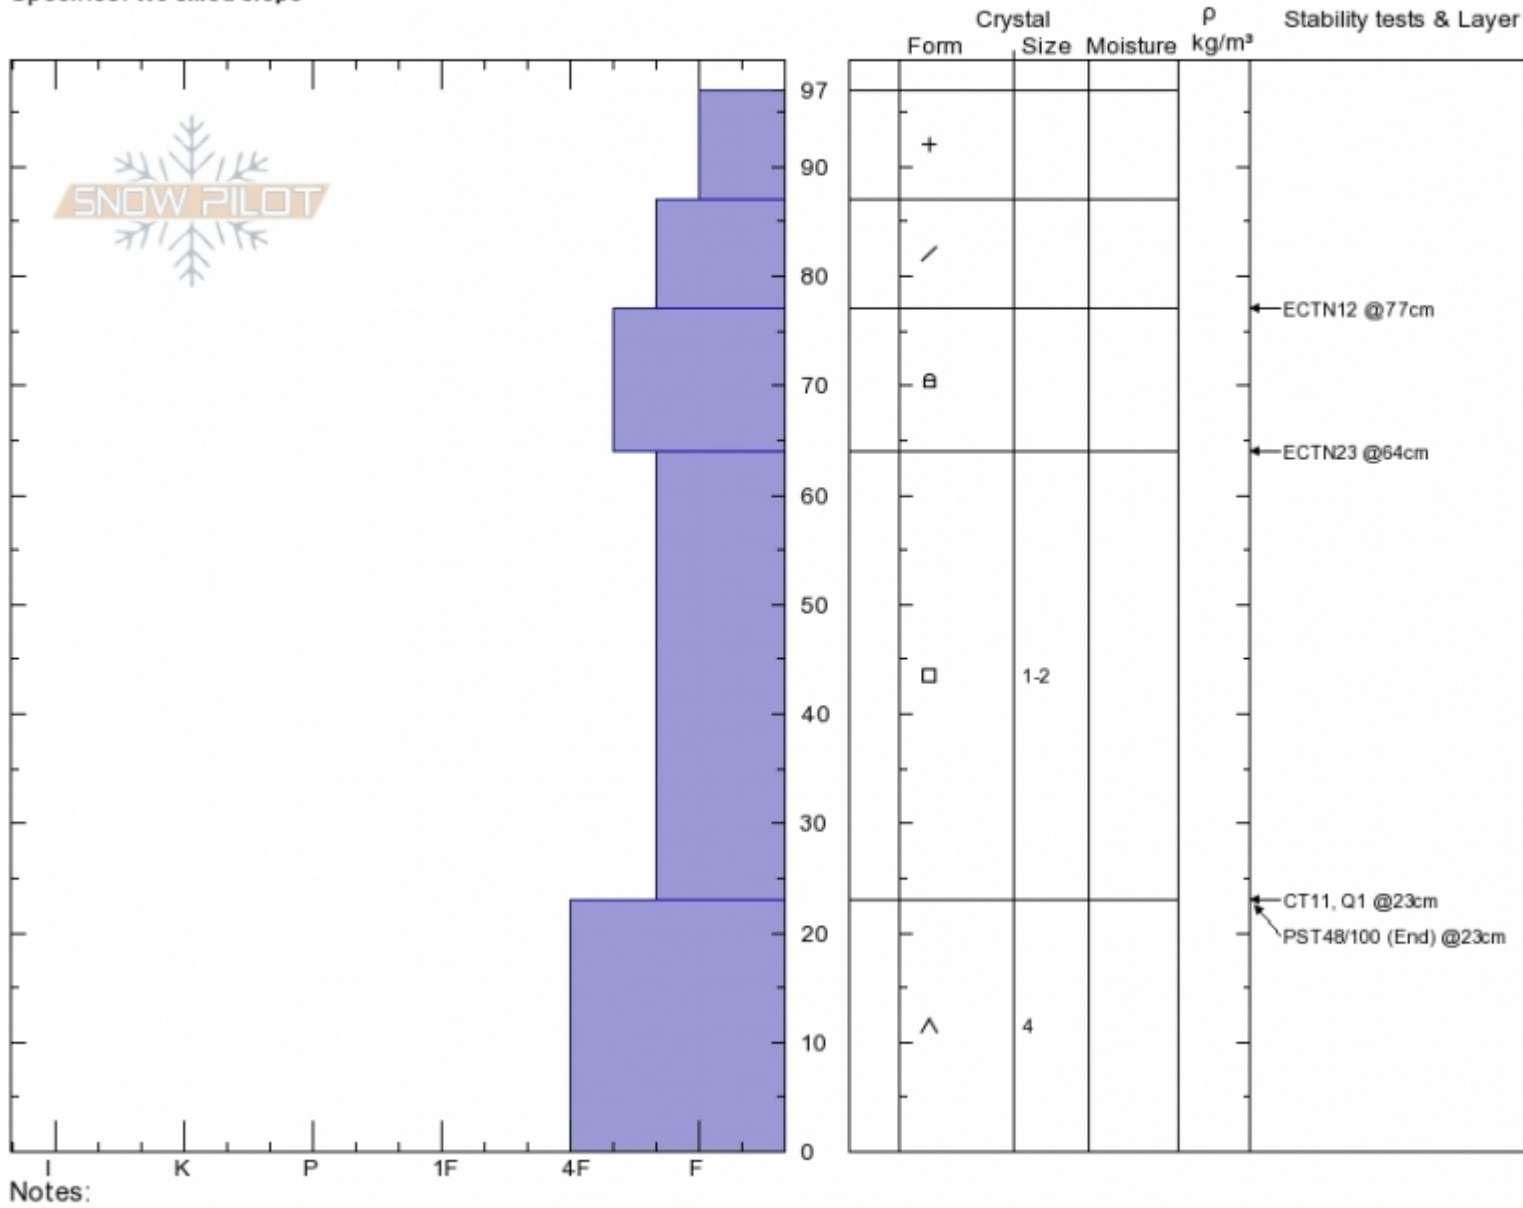

Bacon Rind
Madison Range-S
MT
 Elevation: **8700 ft**
 Aspect: **70°**
 Specifics: **We skied slope**

Spencer Jonas
01/09/2020 - 12:30pm
 Co-ord: **44.95980N, -111.09907W**
 Slope Angle: **25°**
 Wind Loading: **no**

Stability: **HS:97**
 Air Temperature:
 Sky Cover: **SCT**
 Precipitation: **NO**
 Wind: **Calm**

Layer Notes:

Advisory Region
 Southern Madison
 Longitude
 -111.10W
 Latitude
 44.96N
 Southern Madison, 2020-01-09