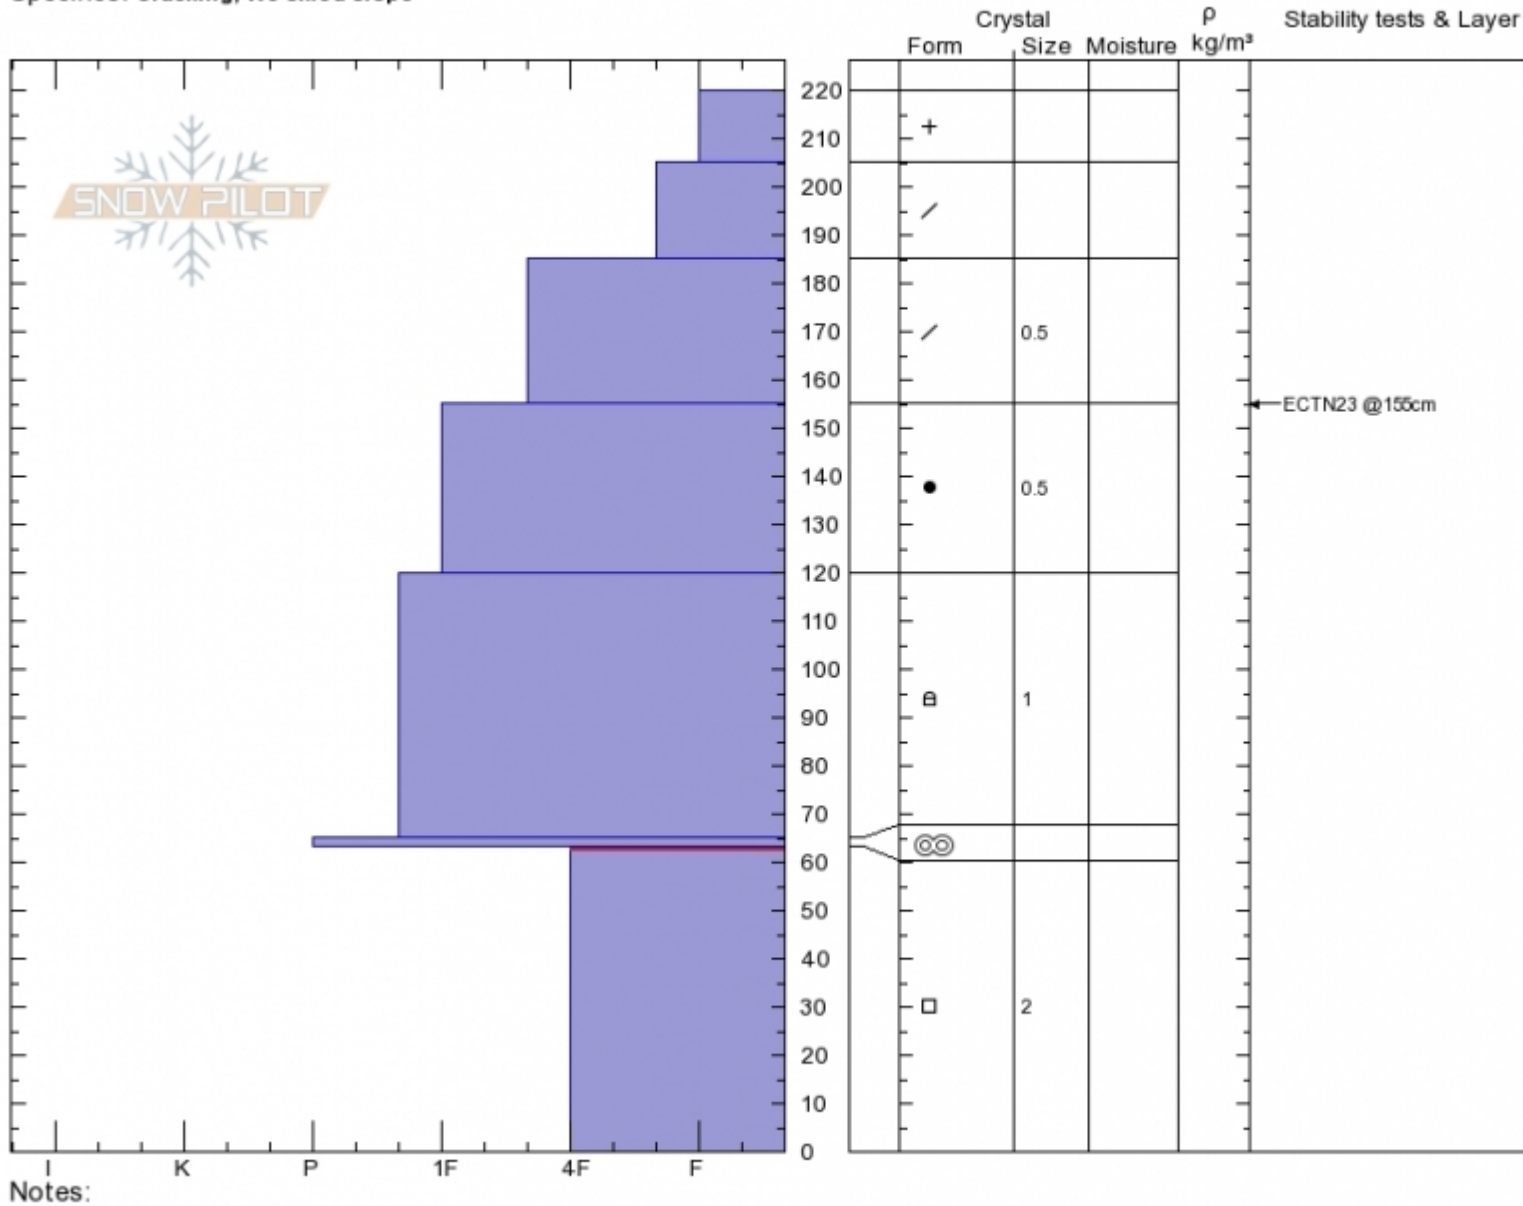

**East Rasta Profile**  
**Cooke City**  
**MT**  
 Elevation: **9904 ft**  
 Aspect: **180°**  
 Specifics: **Cracking; We skied slope**

**Dave Zinn**  
**01/12/2020 - 2:10pm**  
 Co-ord: **45.07074N, -109.94497W**  
 Slope Angle: **33°**  
 Wind Loading: **no**

Stability: **Good**  
 Air Temperature: **-11°C**  
 Sky Cover: **OVC**  
 Precipitation: **S-1**  
 Wind: **Calm**

**HS:220**    Layer Notes:  
 63-0cm: **Problematic layer**

Advisory Region  
 Cooke City  
 Longitude  
 -109.95W  
 Latitude  
 45.07N  
 Cooke City, 2020-01-12