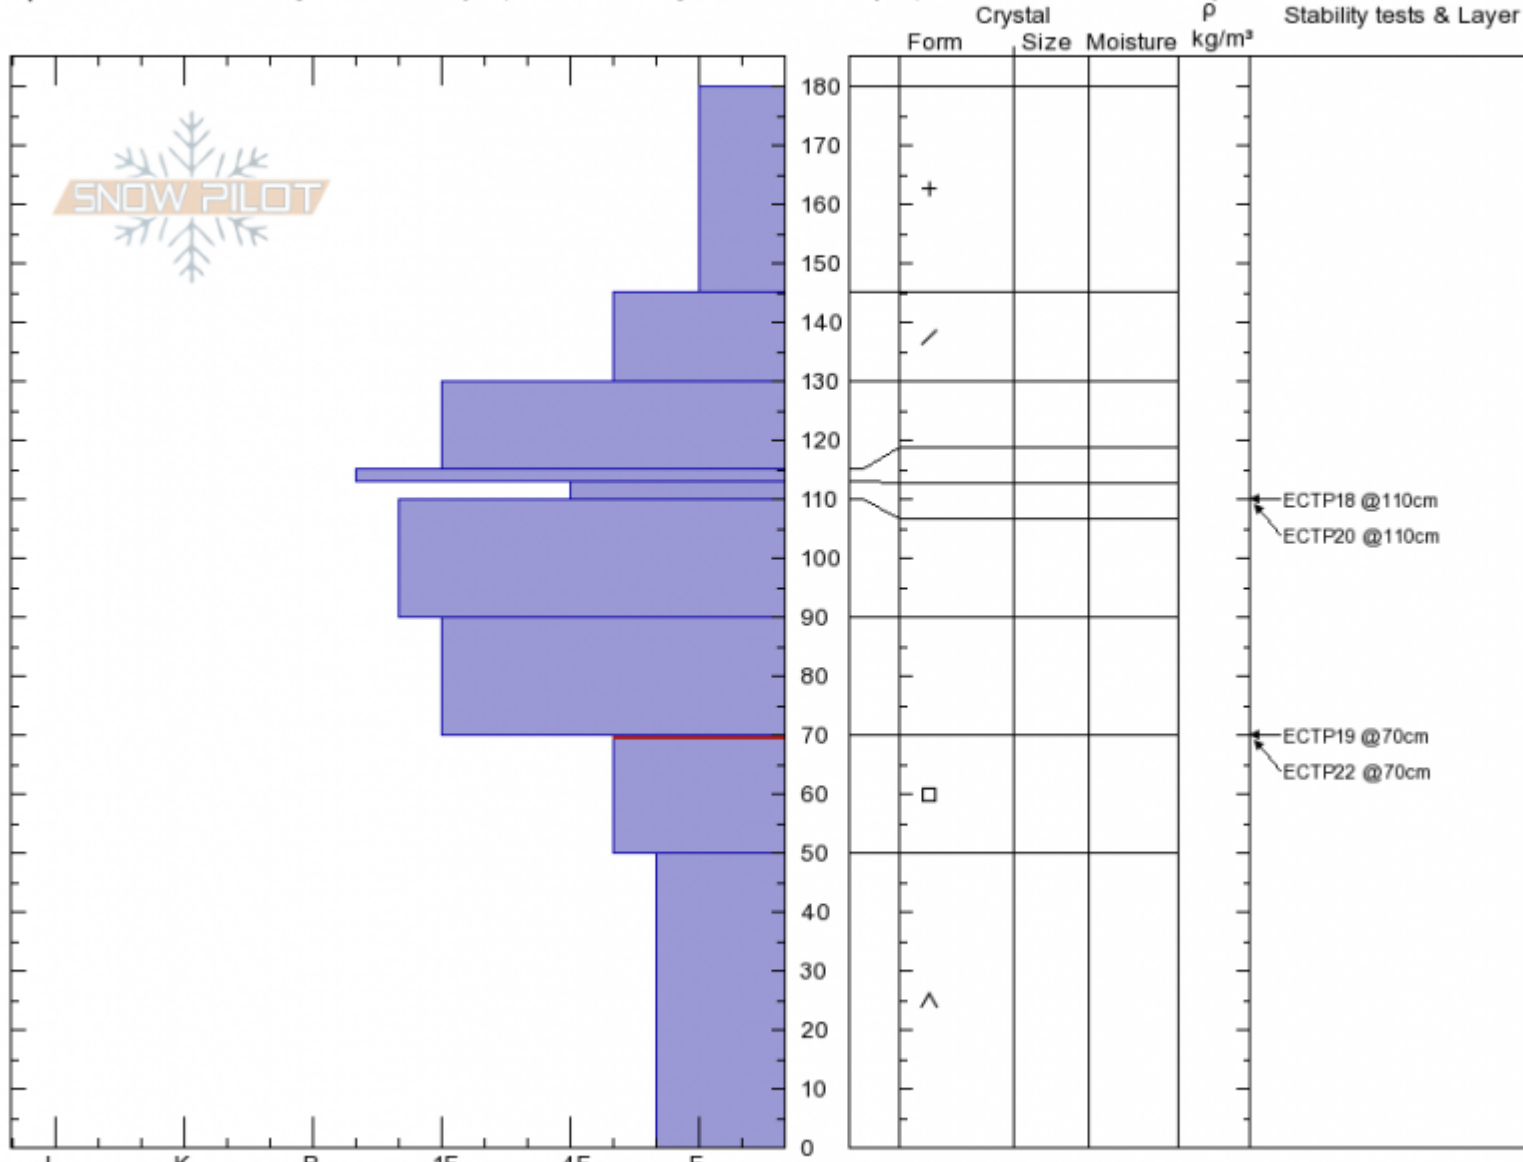

2nd Yellowmule  
Madison Range-N  
MT

Elevation: 9481 ft  
Aspect: 45°

Doug Chabot-Admin  
01/12/2020 - 10:00am  
Co-ord: 45.17772N, -111.39356W  
Slope Angle: 20°  
Wind Loading:

Stability: Fair  
Air Temperature: -7°C  
Sky Cover: X  
Precipitation: S1  
Wind:

HS:180 Layer Notes:  
70-50cm: Problematic layer

Specifics: Recent activity on similar slopes; Recent activity on different slopes; Snowmobile tracks on slope

Notes: The layer at 110 was breaking, but I could not isolate the grain type responsible for this. This is the only pit with this instability isolated weakness.

Advisory Region  
Northern Madison  
Longitude  
-111.38W  
Latitude  
45.17N  
Northern Madison, 2020-01-13