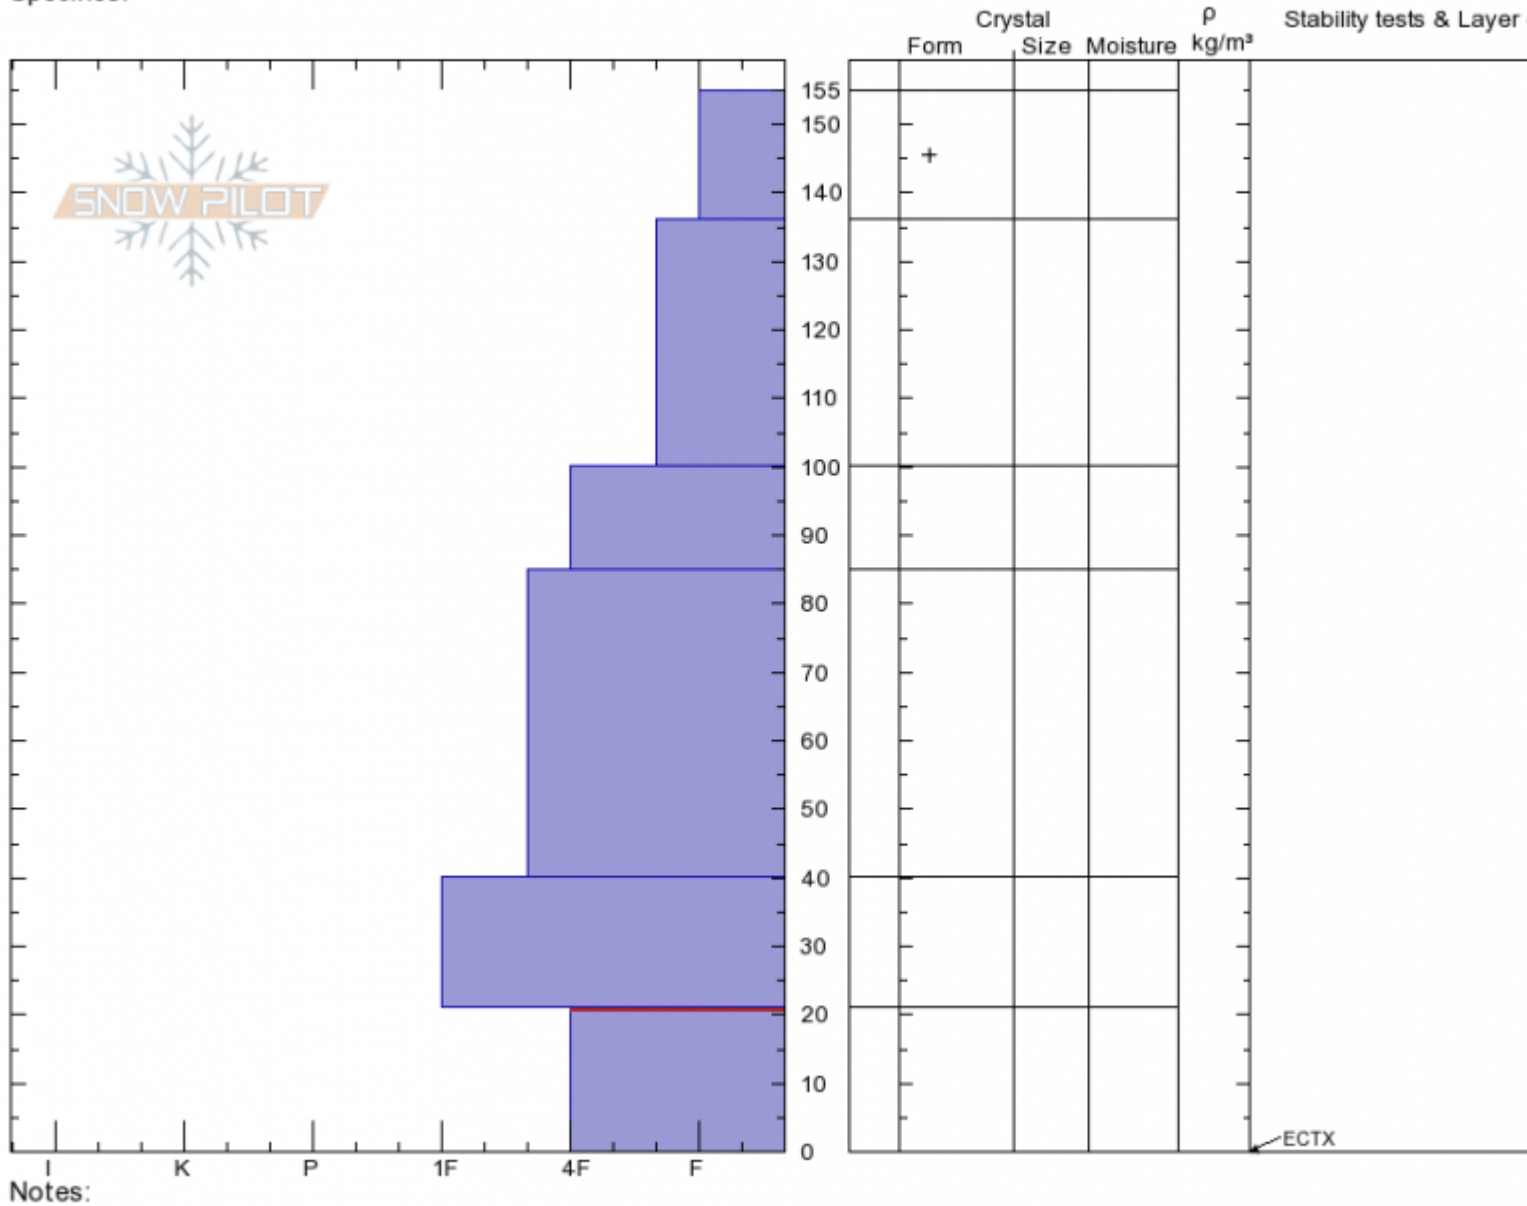

Ski Hill
Lionhead Range
MT
 Elevation: **8200 ft**
 Aspect: **75°**
 Specifics:

Doug Chabot-Admin
01/14/2020 - 10:50am
 Co-ord: **44.70202N, -111.29451W**
 Slope Angle: **30°**
 Wind Loading: **no**

Stability: **Fair**
 Air Temperature: **-9°C**
 Sky Cover: **BKN**
 Precipitation: **NO**
 Wind:

HS: **155** Layer Notes:
 21-0cm: **Problematic layer**

Advisory Region
 Lionhead Range
 Longitude
 -111.29W
 Latitude
 44.70N
 Lionhead Range, 2020-01-15