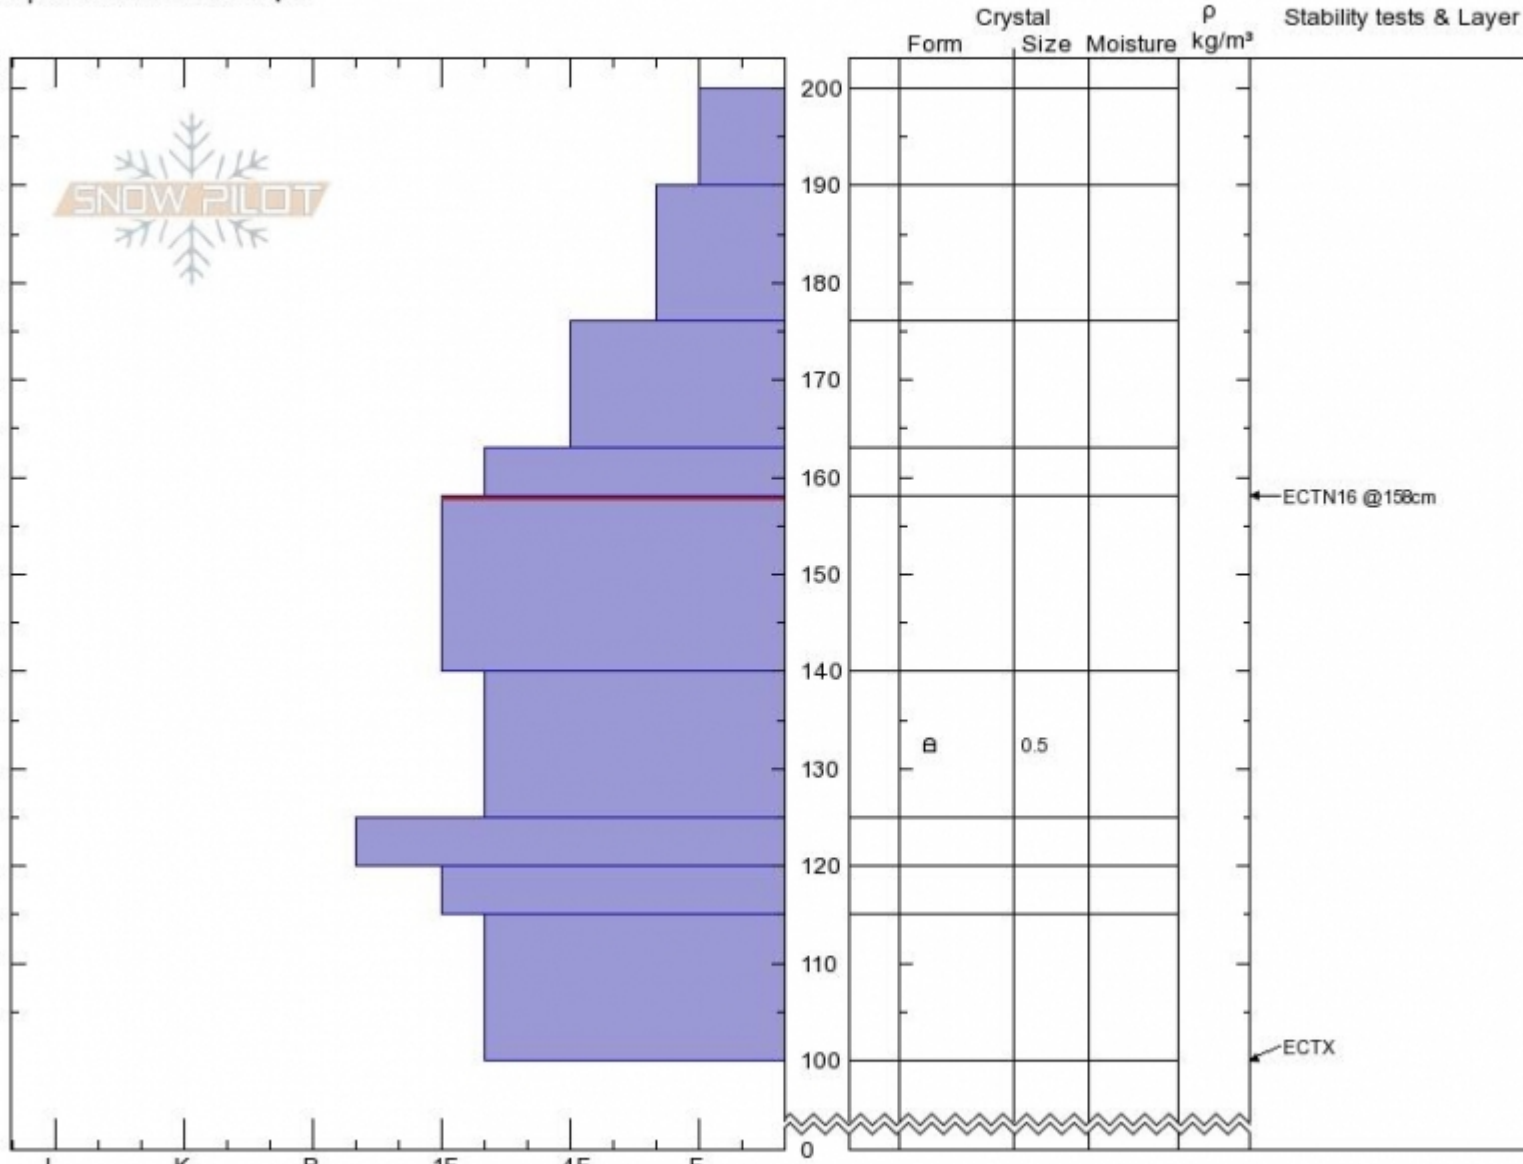

**east Mt. Republic**  
**Absaroka Range**  
**MT**  
 Elevation: **9359 ft**  
 Aspect: **60°**  
 Specifics: **We skied slope**

**Beau Fredlund**  
**01/17/2020 - 11:00am**  
 Co-ord: **45.00539N, -109.94383E**  
 Slope Angle: **27°**  
 Wind Loading:

Stability:  
 Air Temperature:  
 Sky Cover:  
 Precipitation: **S1**  
 Wind: **W Moderate**

**HS:200** Layer Notes:  
 158-140cm: **Problematic layer**

Notes: Great looking snowpack in this location. Fairly widespread wind effect above 9700' from moderate to strong SWerly winds Jan. 1 of light snow on top of that wind effect. No collapsing. Minor cracking in exposed, ridgeline locations.

Advisory Region  
 Cooke City  
 Longitude  
 -109.96W  
 Latitude  
 45.00N  
 Cooke City, 2020-01-18