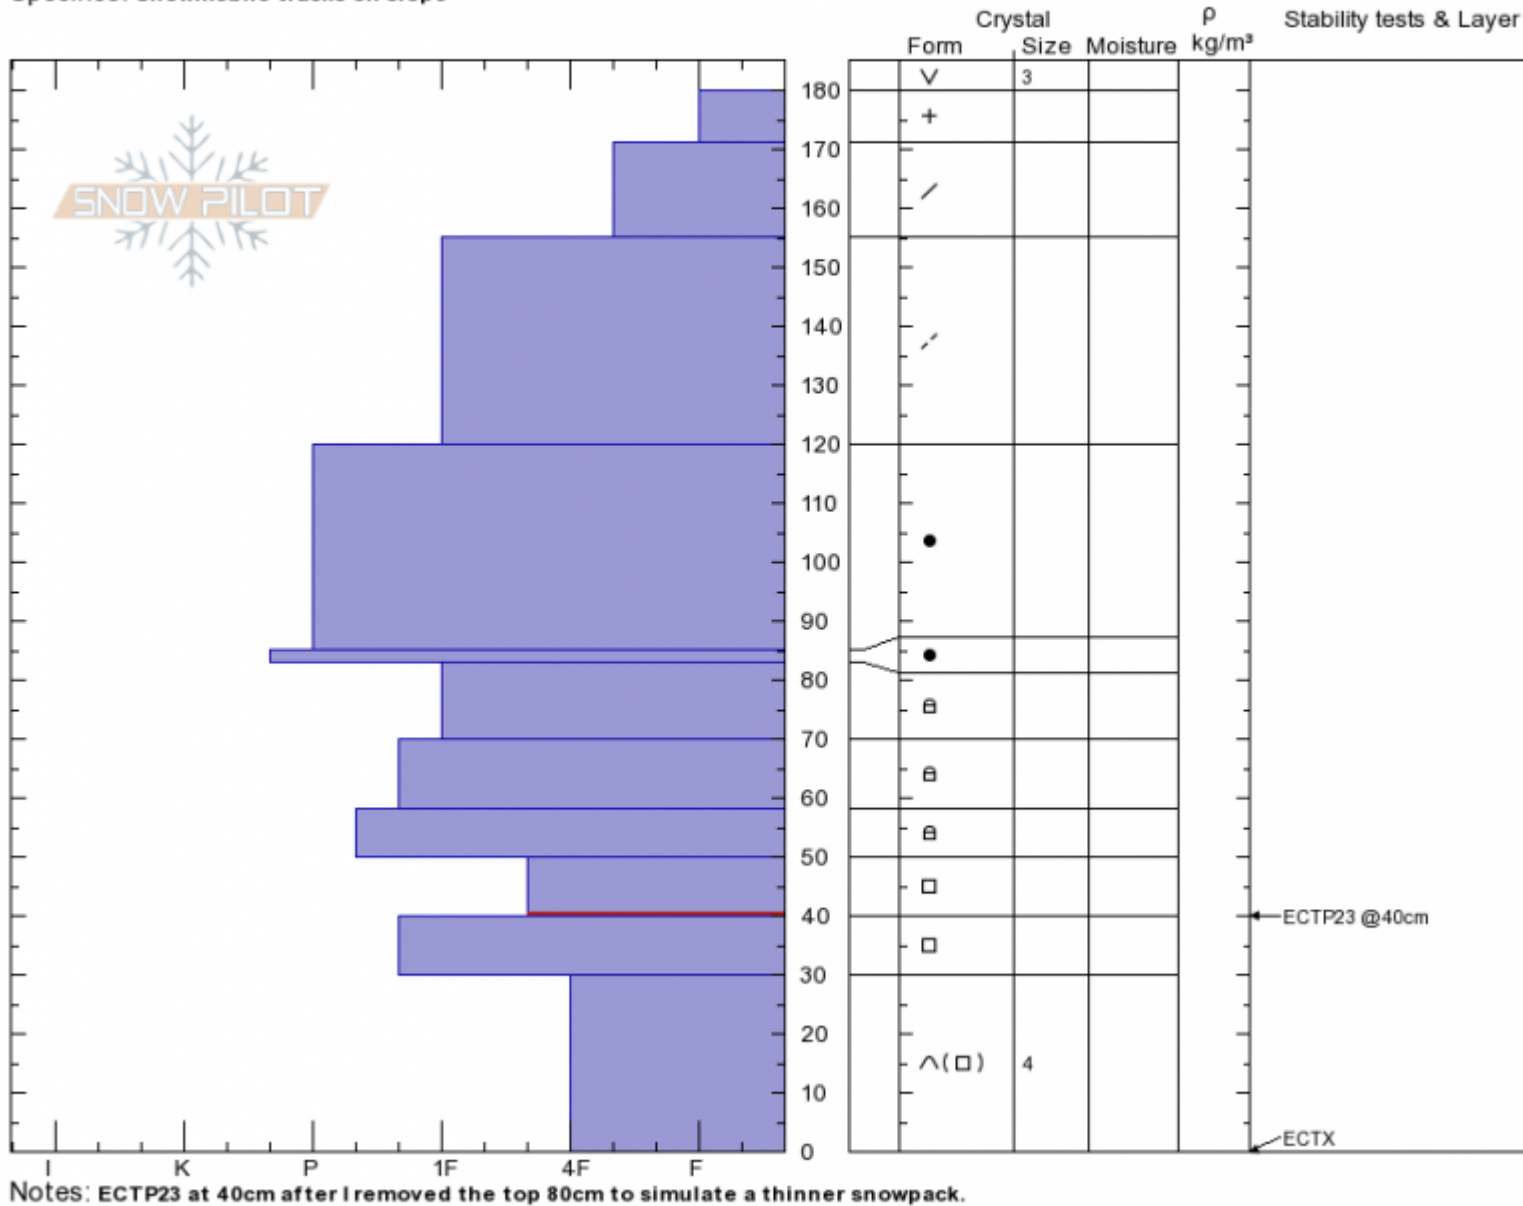

Abundance Ridge\_low  
 Cooke City  
 MT  
 Elevation: 9150 ft  
 Aspect: 130°  
 Specifics: Snowmobile tracks on slope

Doug Chabot-Admin  
 01/20/2020 - 11:00am  
 Co-ord: 45.06415N, -110.01765W  
 Slope Angle: 22°  
 Wind Loading: previous

Stability: Good  
 Air Temperature: -2°C  
 Sky Cover: CLR  
 Precipitation: NO  
 Wind:

HS:180 Layer Notes:  
 50-40cm: Problematic layer

Advisory Region  
 Cooke City  
 Longitude  
 -110.02W  
 Latitude  
 45.08N  
 Cooke City, 2020-01-21