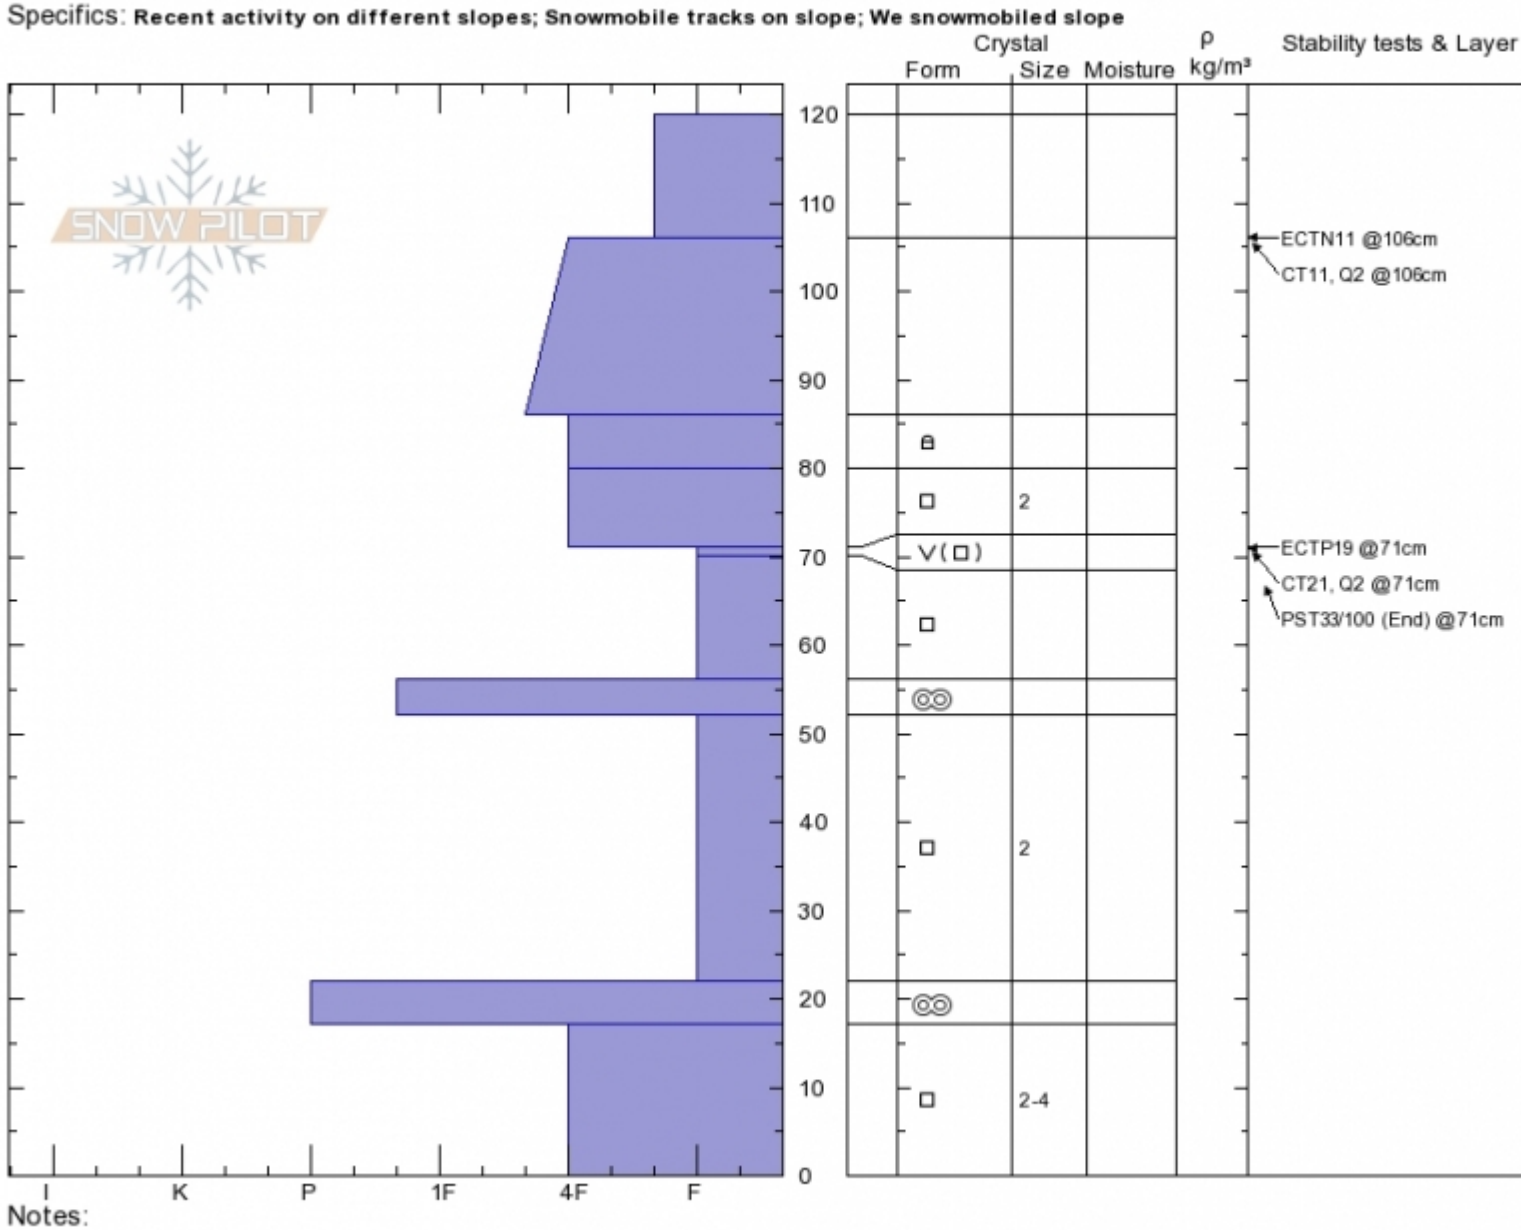

McAtee Basin
Madison Range-N
MT
 Elevation: **9300 ft**
 Aspect: **20°**
Specifics: Recent activity on different slopes; Snowmobile tracks on slope; We snowmobiled slope

Ian Hoyer
01/21/2020 - 1:00pm
 Co-ord: **45.18772N, -111.45896W**
 Slope Angle: **28°**
 Wind Loading: **no**

Stability: **Fair**
 Air Temperature:
 Sky Cover: **FEW**
 Precipitation: **NO**
 Wind: **Calm**

HS:120 Layer Notes:
 71-70cm:**Problematic layer**

Advisory Region
 Northern Madison
 Longitude
 -111.44W
 Latitude
 45.18N
 Northern Madison, 2020-01-21