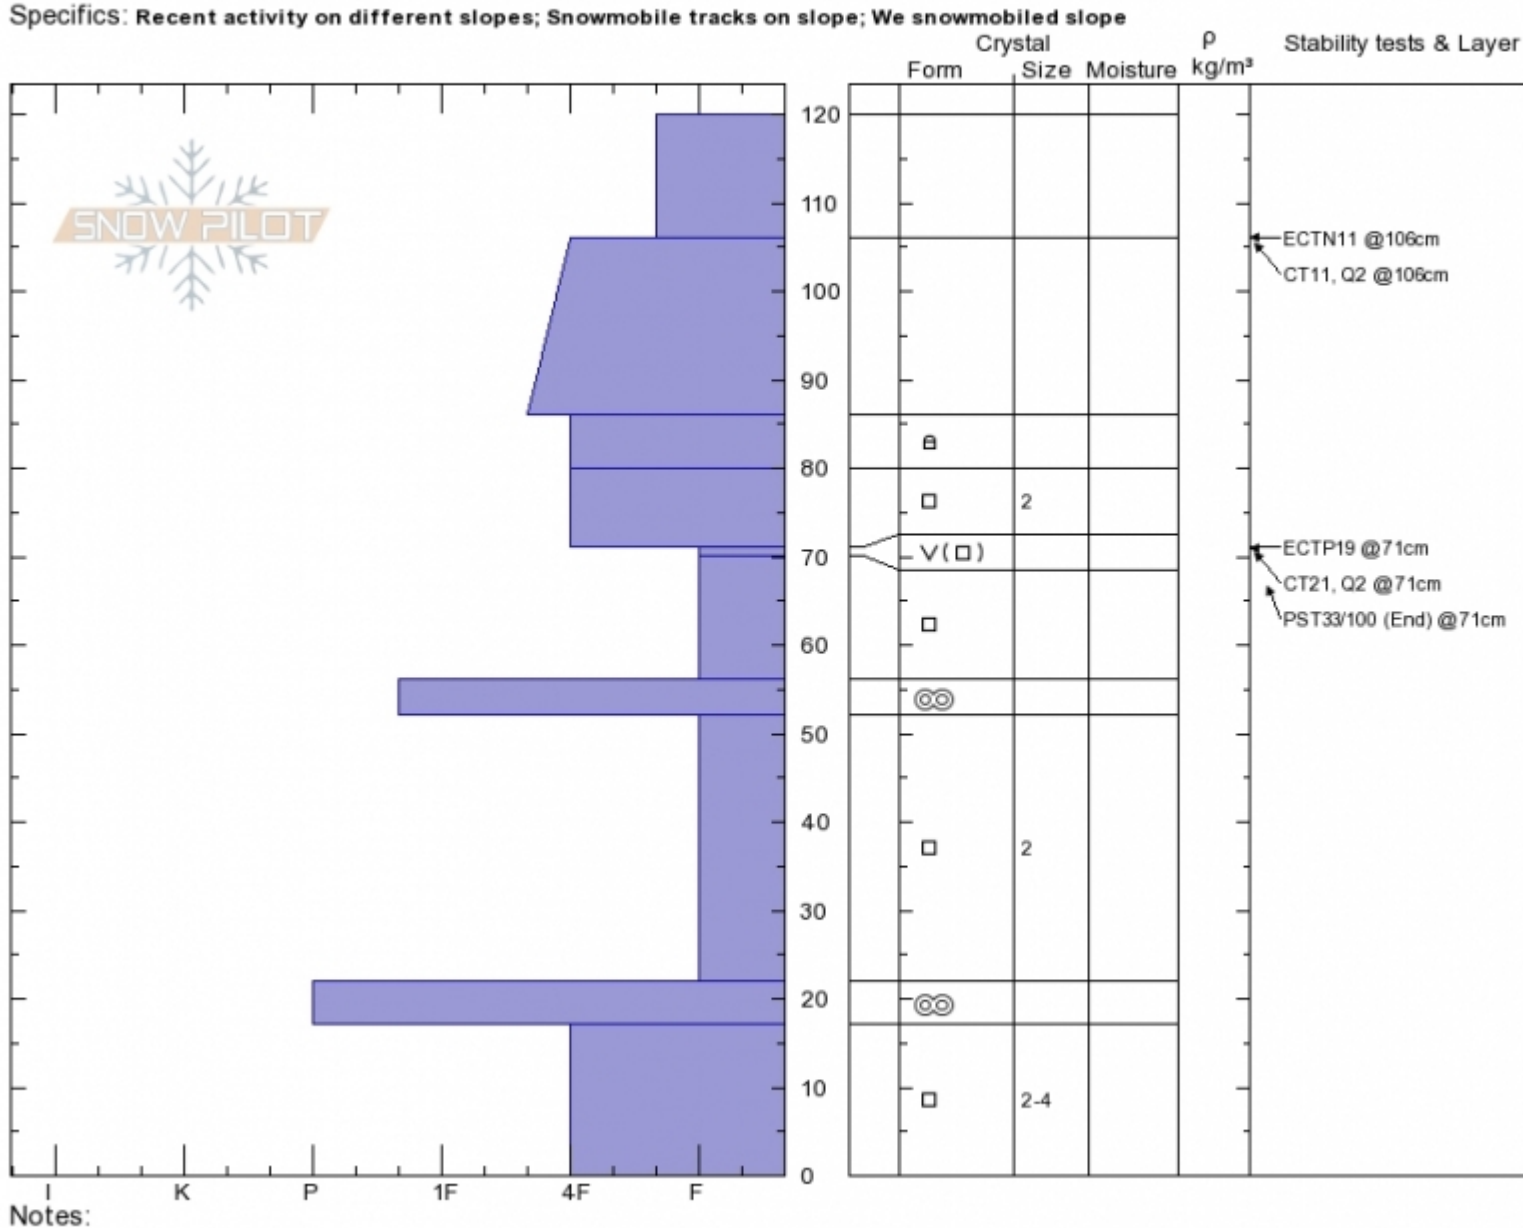

McAtee Basin
Madison Range-N
MT
 Elevation: **9300 ft**
 Aspect: **20°**
 Specifics: **Recent activity on different slopes; Snowmobile tracks on slope; We snowmobiled slope**

Ian Hoyer
01/21/2020 - 1:00pm
 Co-ord: **45.18772N, -111.45896W**
 Slope Angle: **28°**
 Wind Loading: **no**

Stability: **Fair**
 Air Temperature:
 Sky Cover: **FEW**
 Precipitation: **NO**
 Wind: **Calm**

HS:120 Layer Notes:
 71-70cm:**Problematic layer**

Advisory Region
 Northern Madison
 Longitude
 -111.44W
 Latitude
 45.18N
 Northern Madison, 2020-01-21