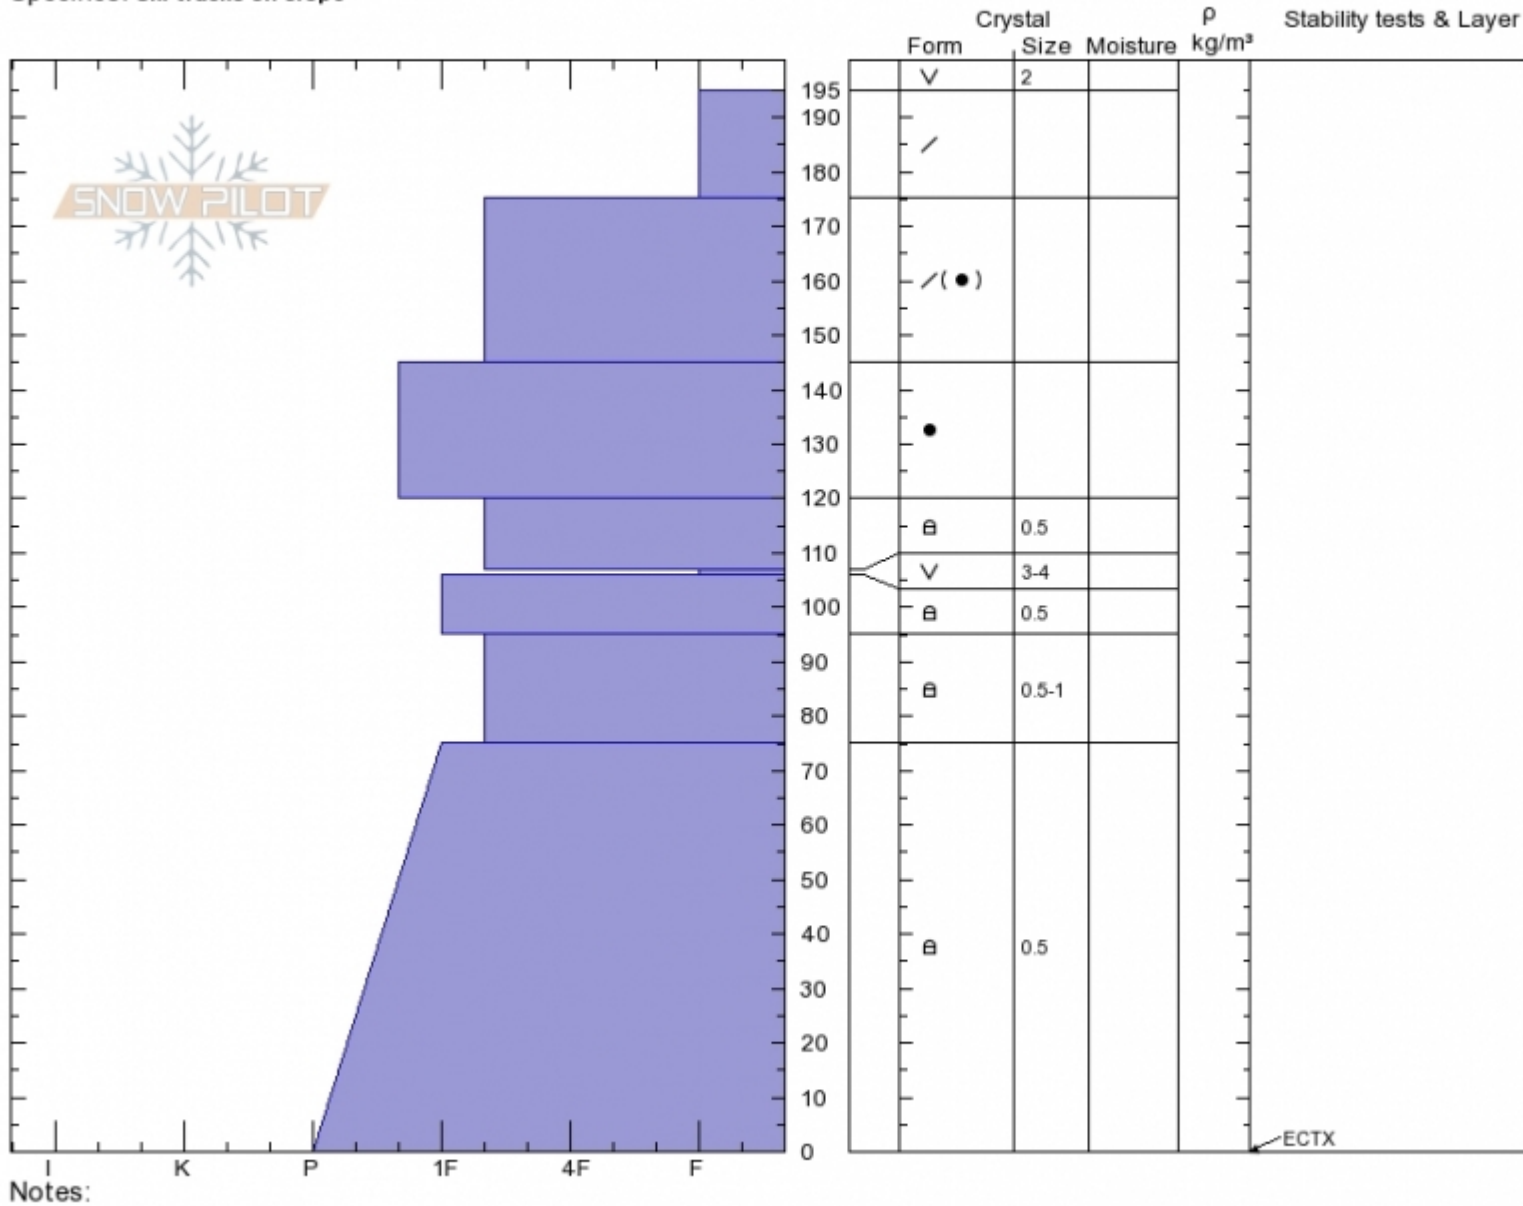

Divide Peak, E Face
Gallatin Range-N
MT
 Elevation: **9694 ft**
 Aspect: **100°**
 Specifics: **Ski tracks on slope**

Spencer Jonas
01/20/2020 - 1:00pm
 Co-ord: **45.40263N, -110.97230W**
 Slope Angle: **27°**
 Wind Loading: **no**

Stability:
 Air Temperature:
 Sky Cover: **FEW**
 Precipitation: **NO**
 Wind: **W Light Breeze**

HS:195 Layer Notes:

Advisory Region
 Northern Gallatin
 Longitude
 -110.98W
 Latitude
 45.40N
 Northern Gallatin, 2020-01-22