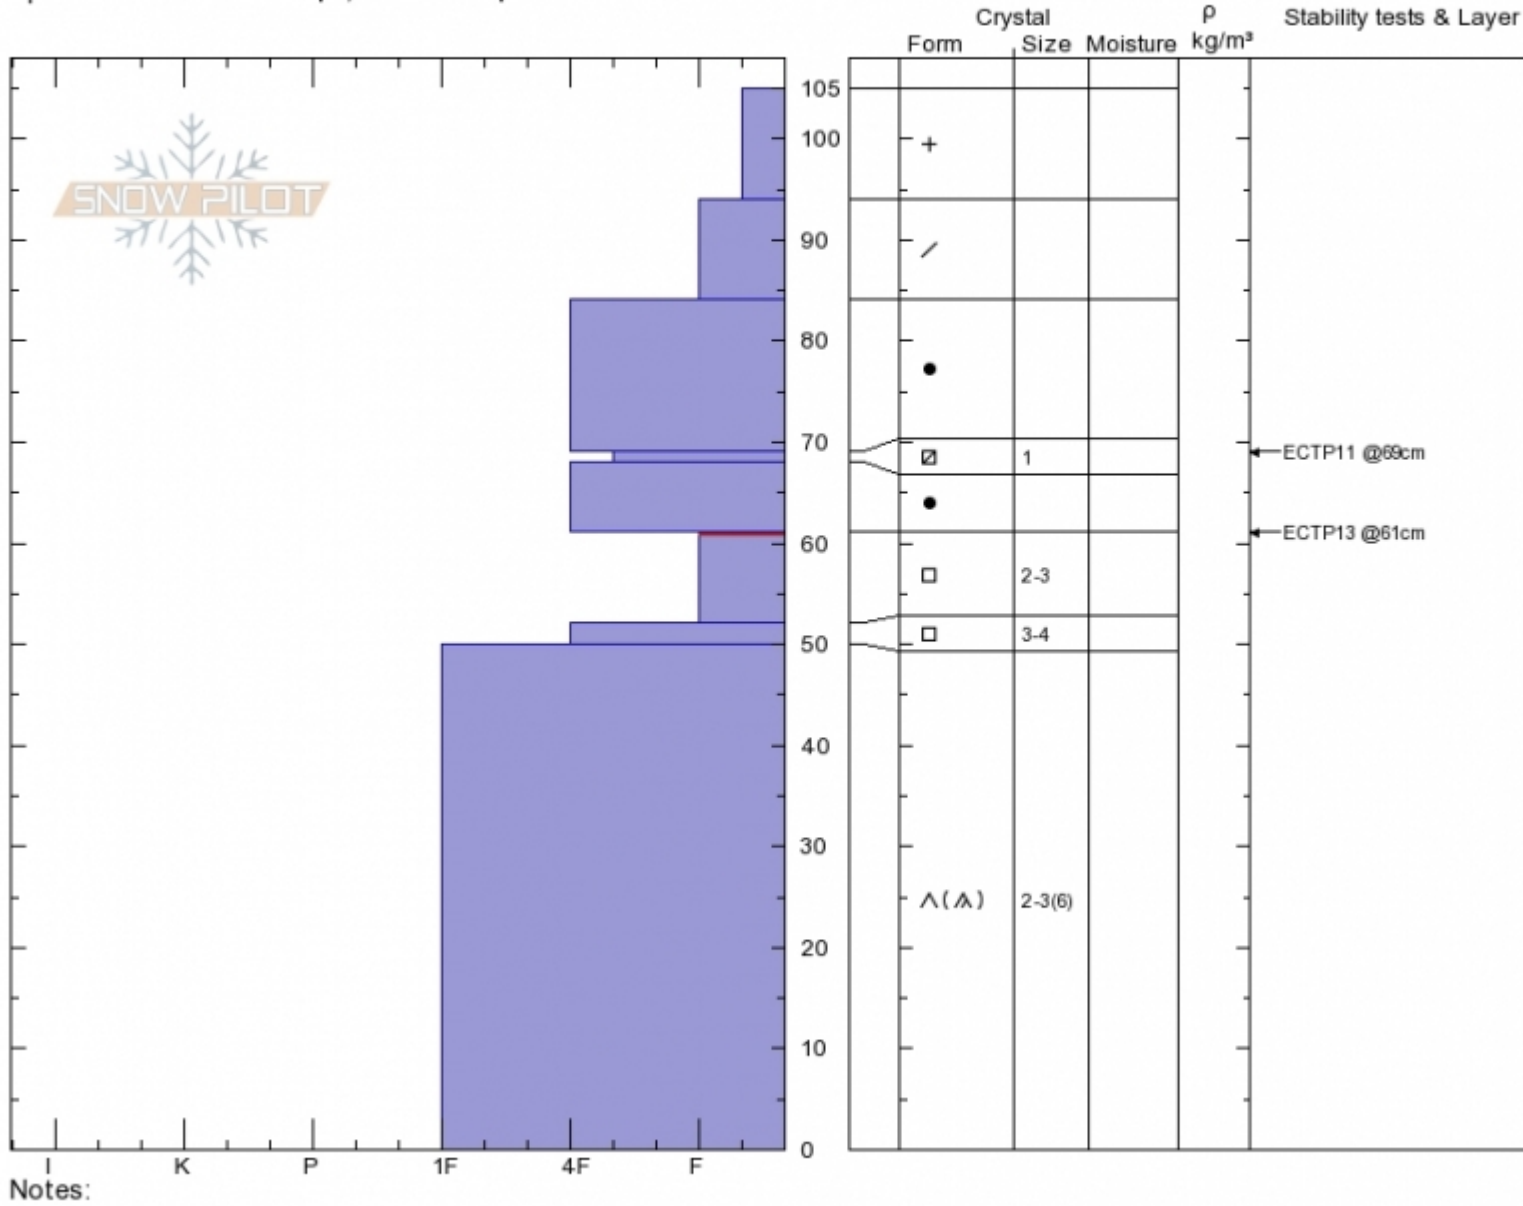

Lower Flanders  
 Gallatin Range-N  
 MT  
 Elevation: 9283 ft  
 Aspect: 100°  
 Specifics: Ski tracks on slope; We skied slope

Dave Zinn  
 01/22/2020 - 12:00pm  
 Co-ord: 45.43204N, -110.93938W  
 Slope Angle: 28°  
 Wind Loading: no

Stability: Fair  
 Air Temperature:  
 Sky Cover: SCT  
 Precipitation: NO  
 Wind: Calm

HS:105 Layer Notes:  
 61-52cm: Problematic layer

Advisory Region  
 Northern Gallatin  
 Longitude  
 -110.94W  
 Latitude  
 45.43N  
 Northern Gallatin, 2020-01-22