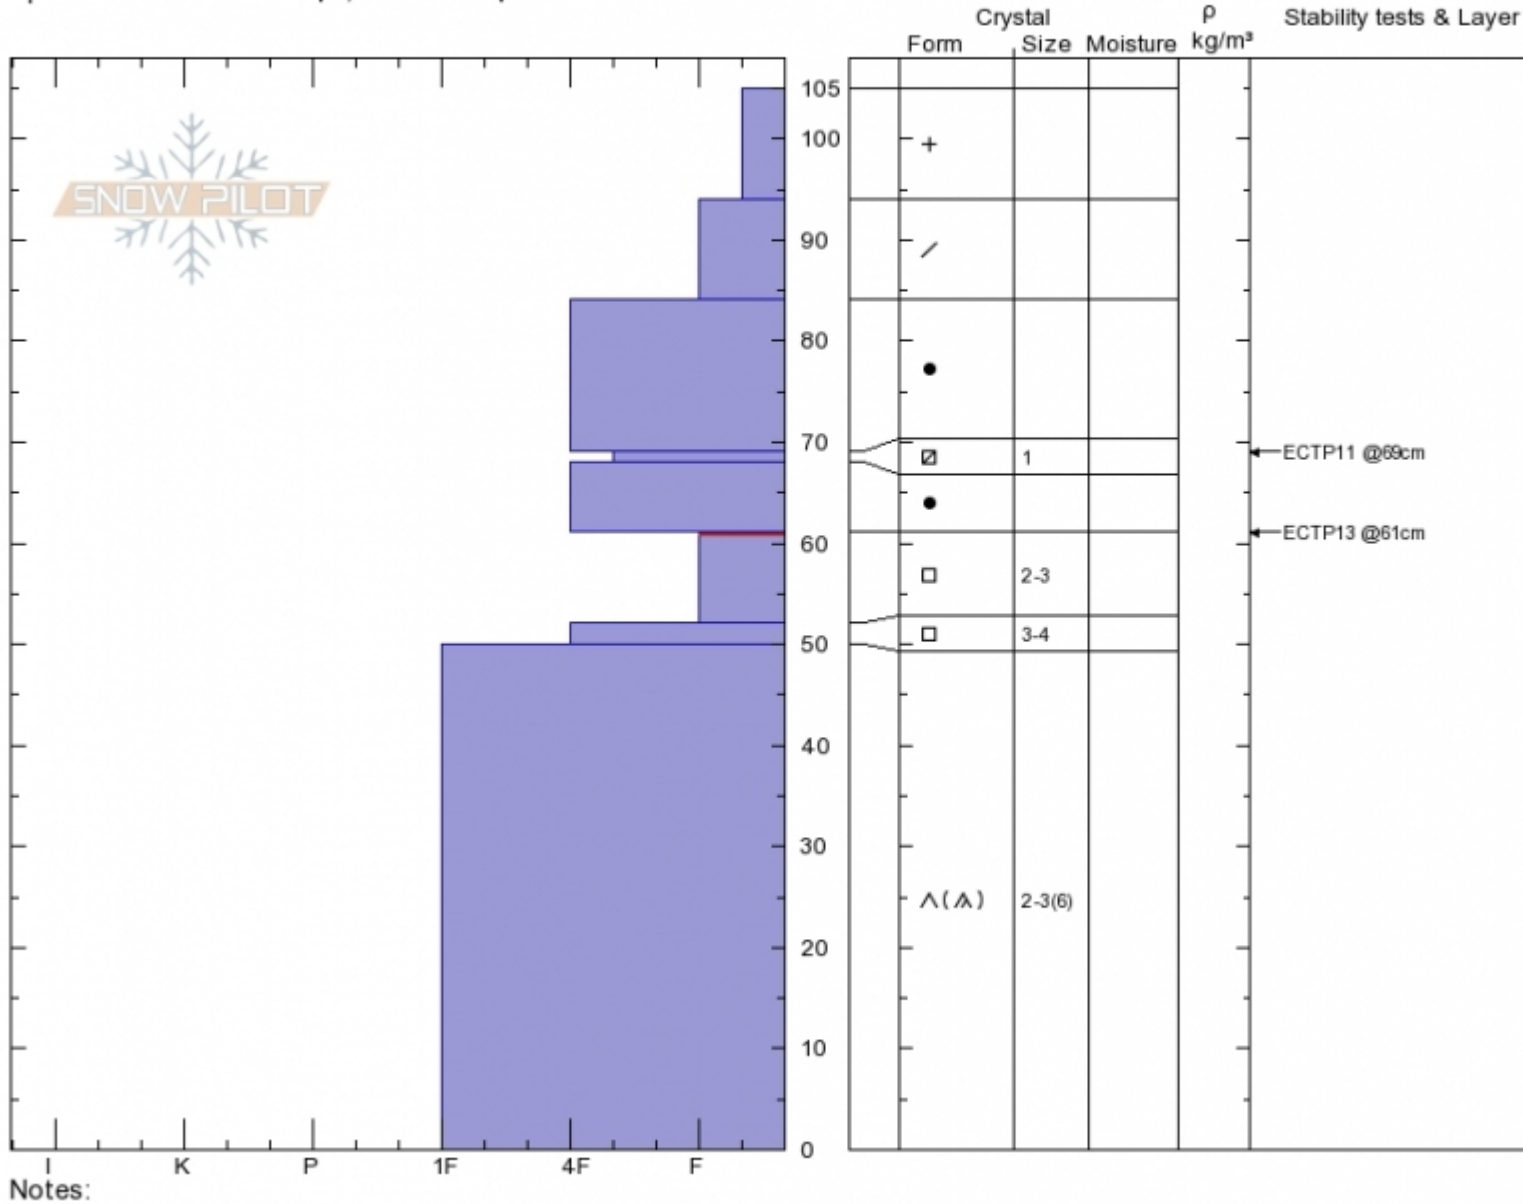

Lower Flanders
 Gallatin Range-N
 MT
 Elevation: 9283 ft
 Aspect: 100°
 Specifics: Ski tracks on slope; We skied slope

Dave Zinn
 01/22/2020 - 12:00pm
 Co-ord: 45.43204N, -110.93938W
 Slope Angle: 28°
 Wind Loading: no

Stability: Fair
 Air Temperature:
 Sky Cover: SCT
 Precipitation: NO
 Wind: Calm

HS:105 Layer Notes:
 61-52cm: Problematic layer

Notes:
 Advisory Region
 Northern Gallatin
 Longitude
 -110.94W
 Latitude
 45.43N
 Northern Gallatin, 2020-01-22