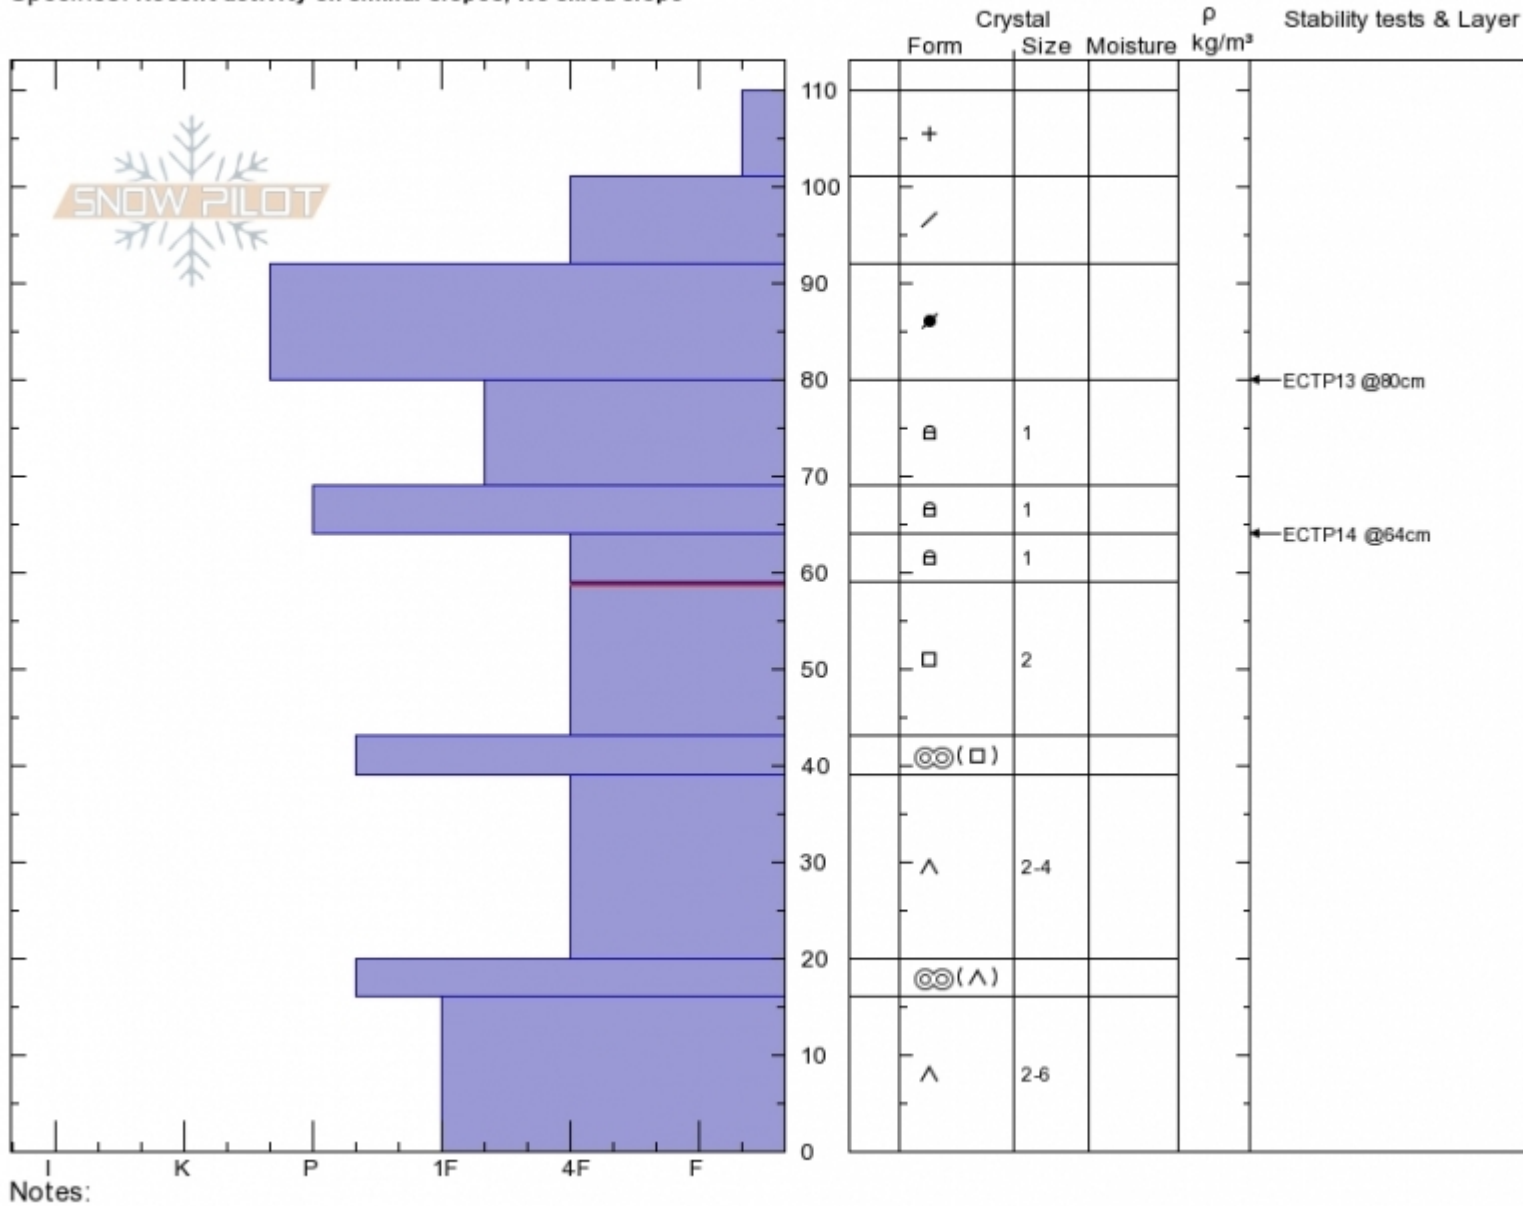

**Flanders Bowl**  
**Gallatin Range-N**  
**MT**  
 Elevation: **9833 ft**  
 Aspect: **130°**  
 Specifics: **Recent activity on similar slopes; We skied slope**

**Dave Zinn**  
**01/22/2020 - 1:00pm**  
 Co-ord: **45.43712N, -110.94399W**  
 Slope Angle: **25°**  
 Wind Loading: **previous**

Stability: **Fair**  
 Air Temperature:  
 Sky Cover: **SCT**  
 Precipitation: **NO**  
 Wind: **Calm**

HS: **110** Layer Notes:  
 59-43cm: **Problematic layer**

Advisory Region  
 Northern Gallatin  
 Longitude  
 -110.94W  
 Latitude  
 45.44N  
 Northern Gallatin, 2020-01-22