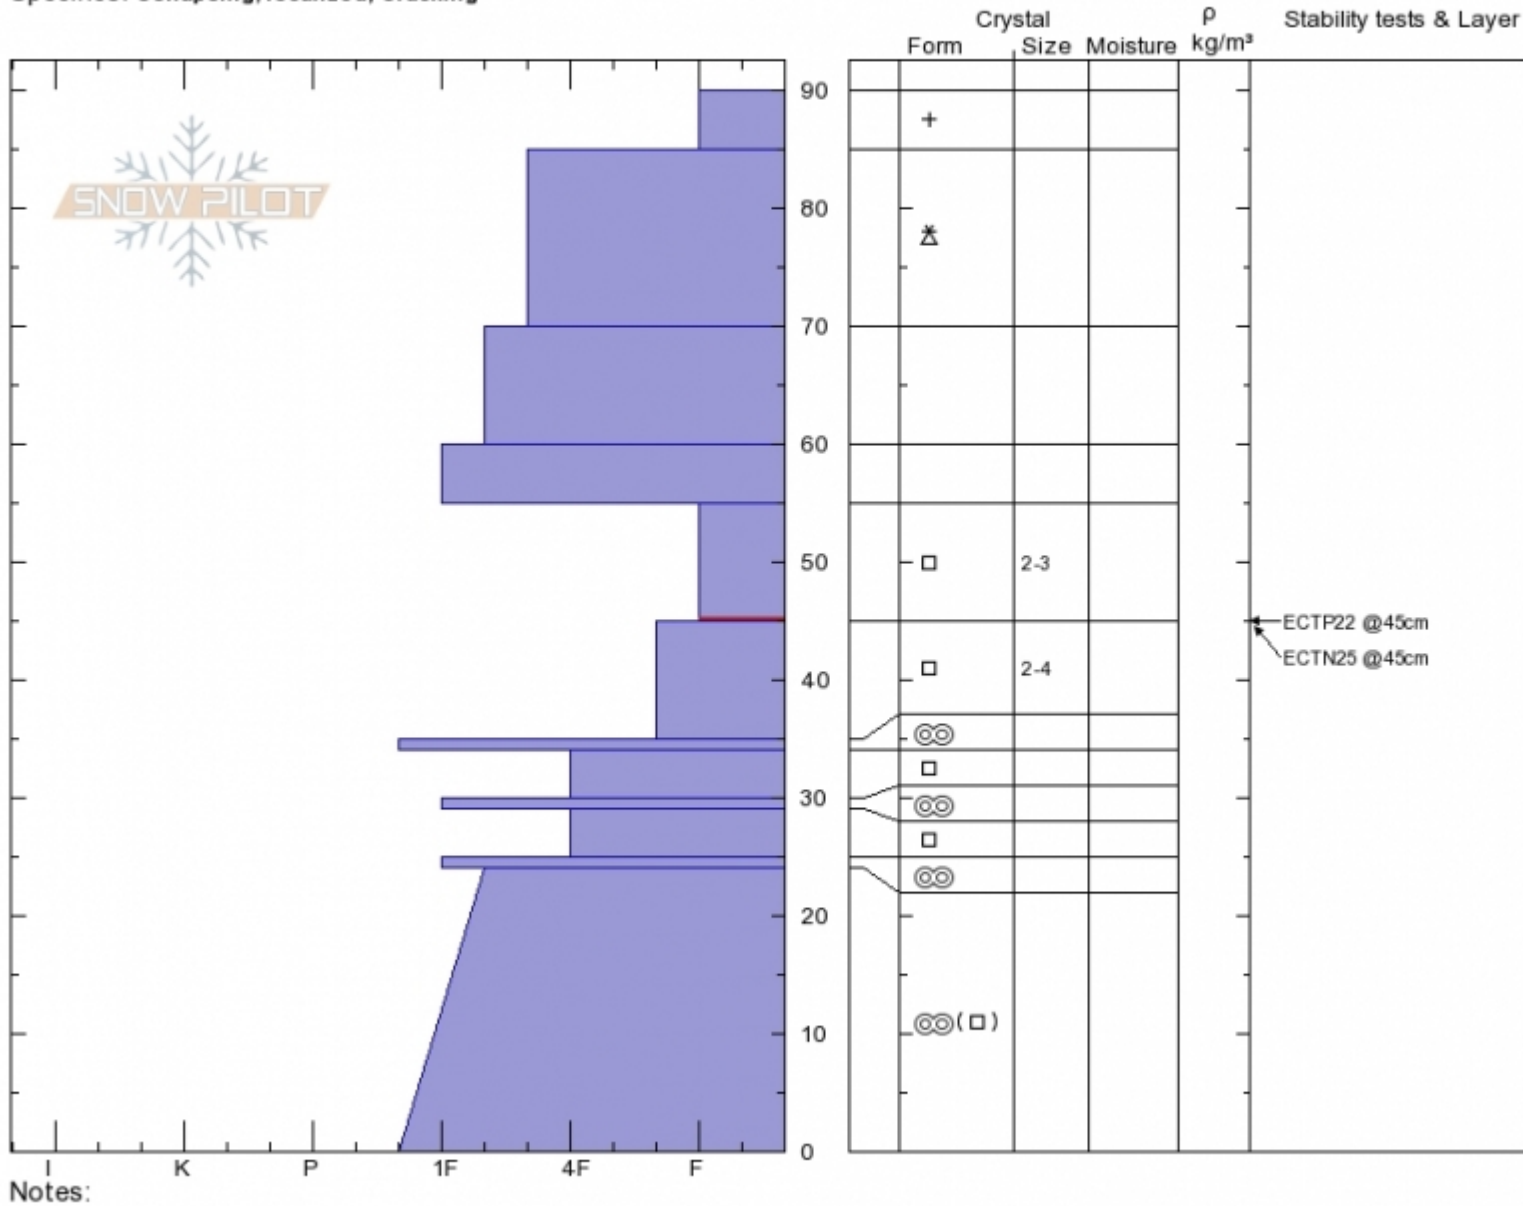

**Mt. Ellis Burn**  
**Gallatin Range-N**  
**MT**  
 Elevation: **8260 ft**  
 Aspect: **69°**  
 Specifics: **Collapsing, localized; Cracking**

**Alex Marienthal**  
**01/24/2020 - 12:19am**  
 Co-ord: **45.57781N, -110.95398W**  
 Slope Angle: **21°**  
 Wind Loading: **previous**

Stability: **Fair**  
 Air Temperature:  
 Sky Cover: **BKN**  
 Precipitation: **NO**  
 Wind: **Calm**

HS:**90** Layer Notes:  
 PF:**70** 55-45cm:**Problematic layer**  
 PS:**60**

Advisory Region  
 Northern Gallatin  
 Longitude  
 -110.96W  
 Latitude  
 45.58N  
 Northern Gallatin, 2020-01-24