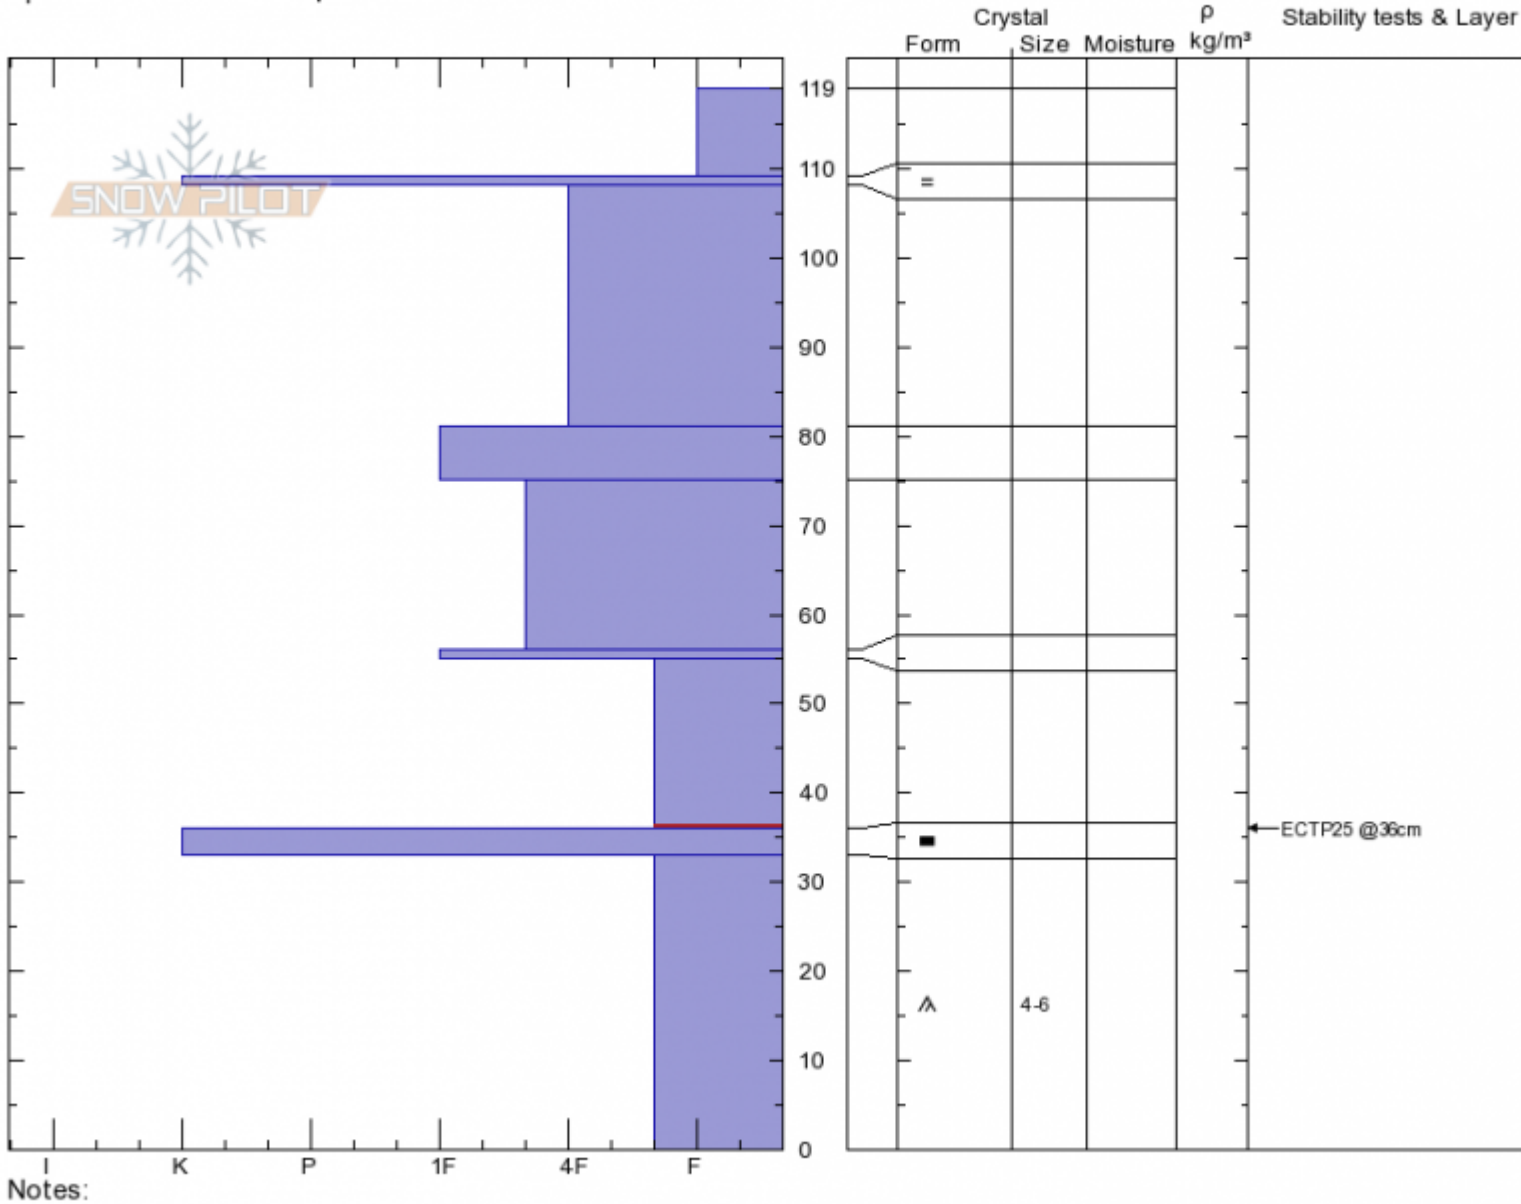

**Tyler's Slope**  
**Madison Range-N**  
**MT**  
 Elevation: **9086 ft**  
 Aspect: **240°**  
 Specifics: **Ski tracks on slope**

**Doug Chabot-Admin**  
**01/28/2020 - 11:00am**  
 Co-ord: **45.32433N, -111.38257W**  
 Slope Angle: **35°**  
 Wind Loading:

Stability:  
 Air Temperature: **-6°C**  
 Sky Cover: **OVC**  
 Precipitation: **S1**  
 Wind: **Calm**

HS: **119**    Layer Notes:  
 55-36cm: **Problematic layer**

Advisory Region  
 Northern Madison  
 Longitude  
 -111.39W  
 Latitude  
 45.34N