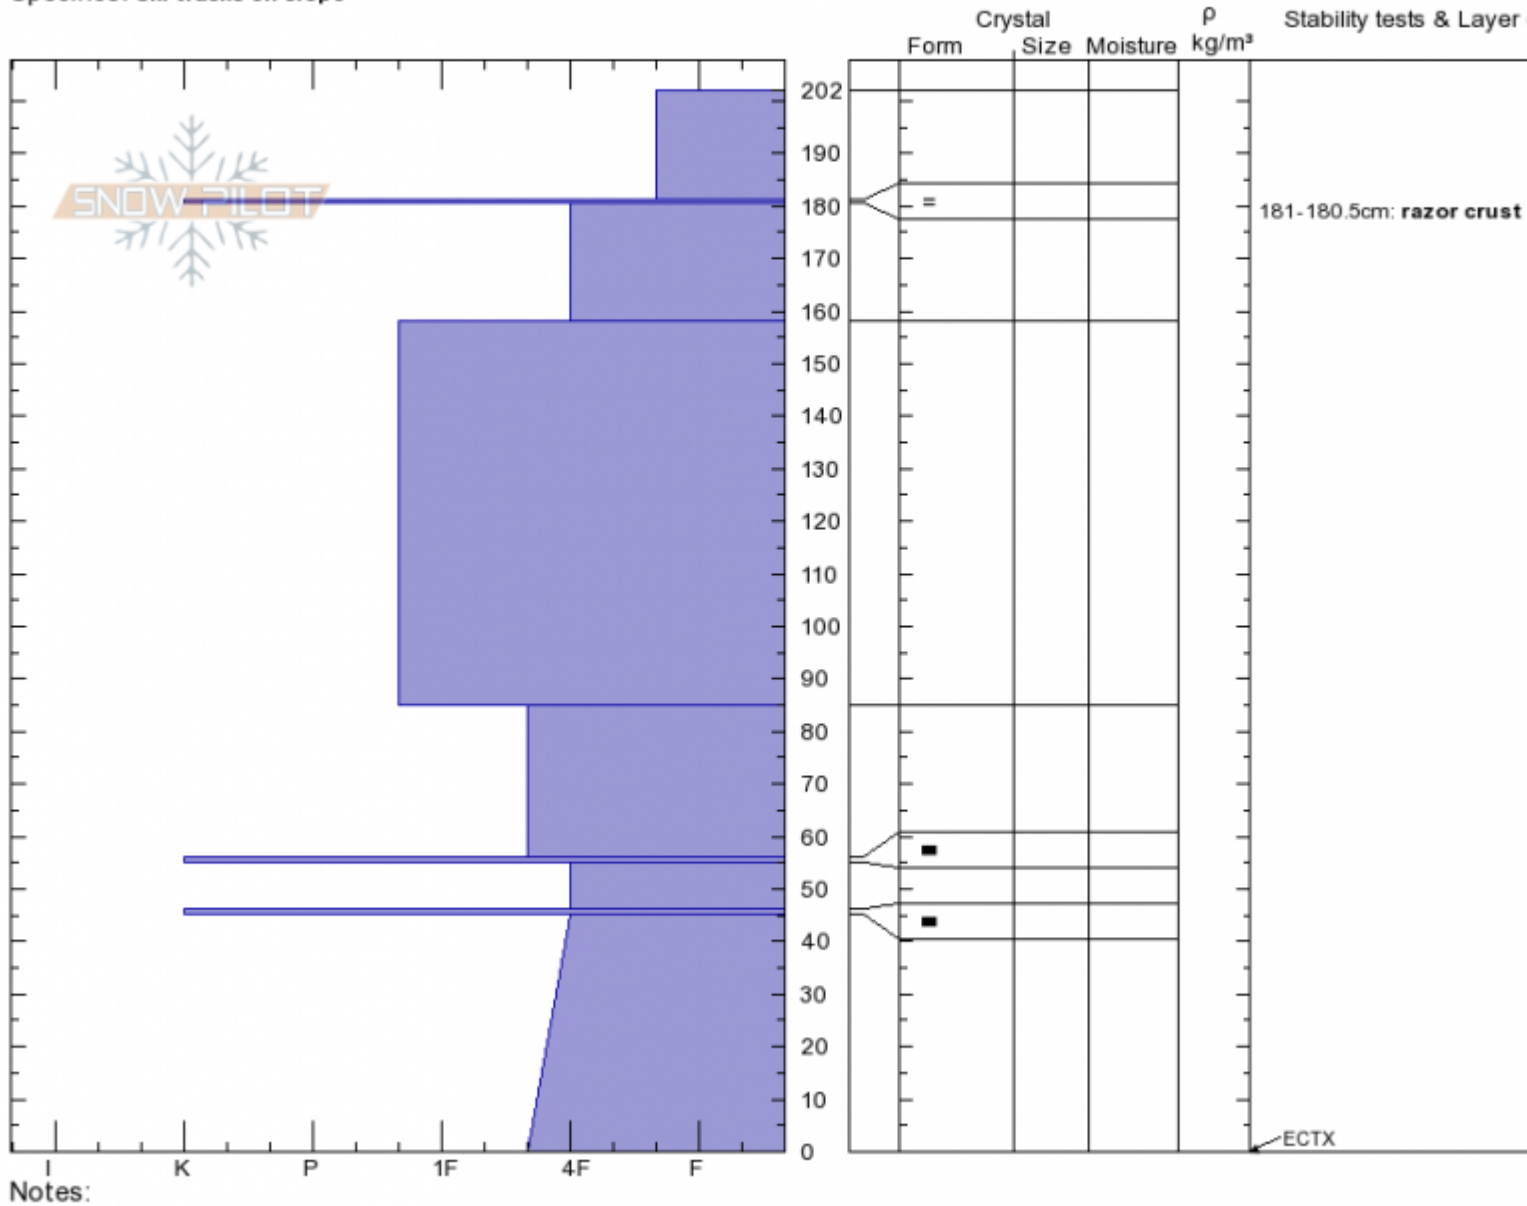

N of Prayer Flags
Madison Range-N
MT
 Elevation: **9236 ft**
 Aspect: **40°**
 Specifics: **Ski tracks on slope**

Doug Chabot-Admin
01/28/2020 - 11:40am
 Co-ord: **45.32942N, -111.38090W**
 Slope Angle: **35°**
 Wind Loading:

Stability:
 Air Temperature: **-6°C**
 Sky Cover: **OVC**
 Precipitation: **S1**
 Wind: **Calm**

HS:202 Layer Notes:
 181-180.5cm: **razor crust**
 45-0cm: **Problematic layer**

Advisory Region
 Northern Madison
 Longitude
 -111.38W
 Latitude
 45.35N
 Northern Madison, 2020-01-28