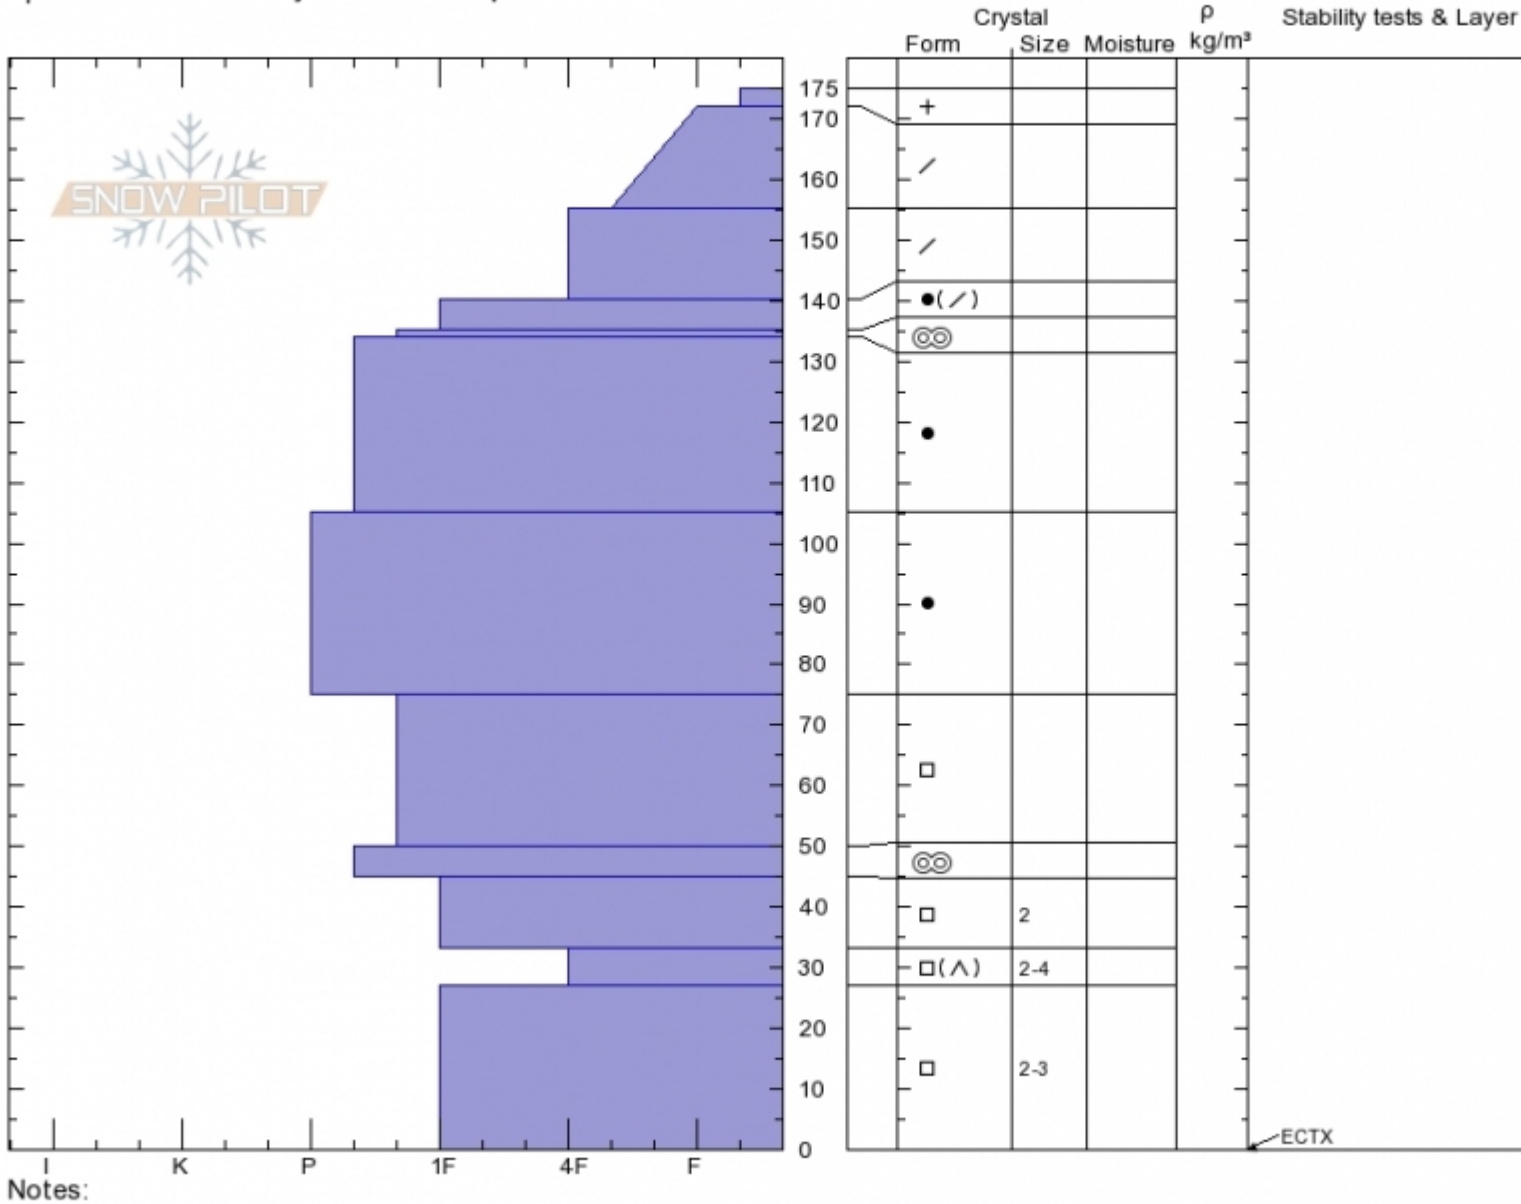

South Rasta Chute  
 Cooke City  
 MT  
 Elevation: 9539 ft  
 Aspect: 195°  
 Specifics: Recent activity on different slopes

Alex Marienthal  
 01/31/2020 - 3:00pm  
 Co-ord: 45.06893N, -109.94426W  
 Slope Angle: 25°  
 Wind Loading:

Stability: **Good**  
 Air Temperature:  
 Sky Cover: **OVC**  
 Precipitation: **NO**  
 Wind: **Calm**

HS:175 Layer Notes:  
 33-27cm: **Problematic layer**

Advisory Region  
 Cooke City  
 Longitude  
 -109.95W  
 Latitude  
 45.07N  
 Cooke City, 2020-02-02