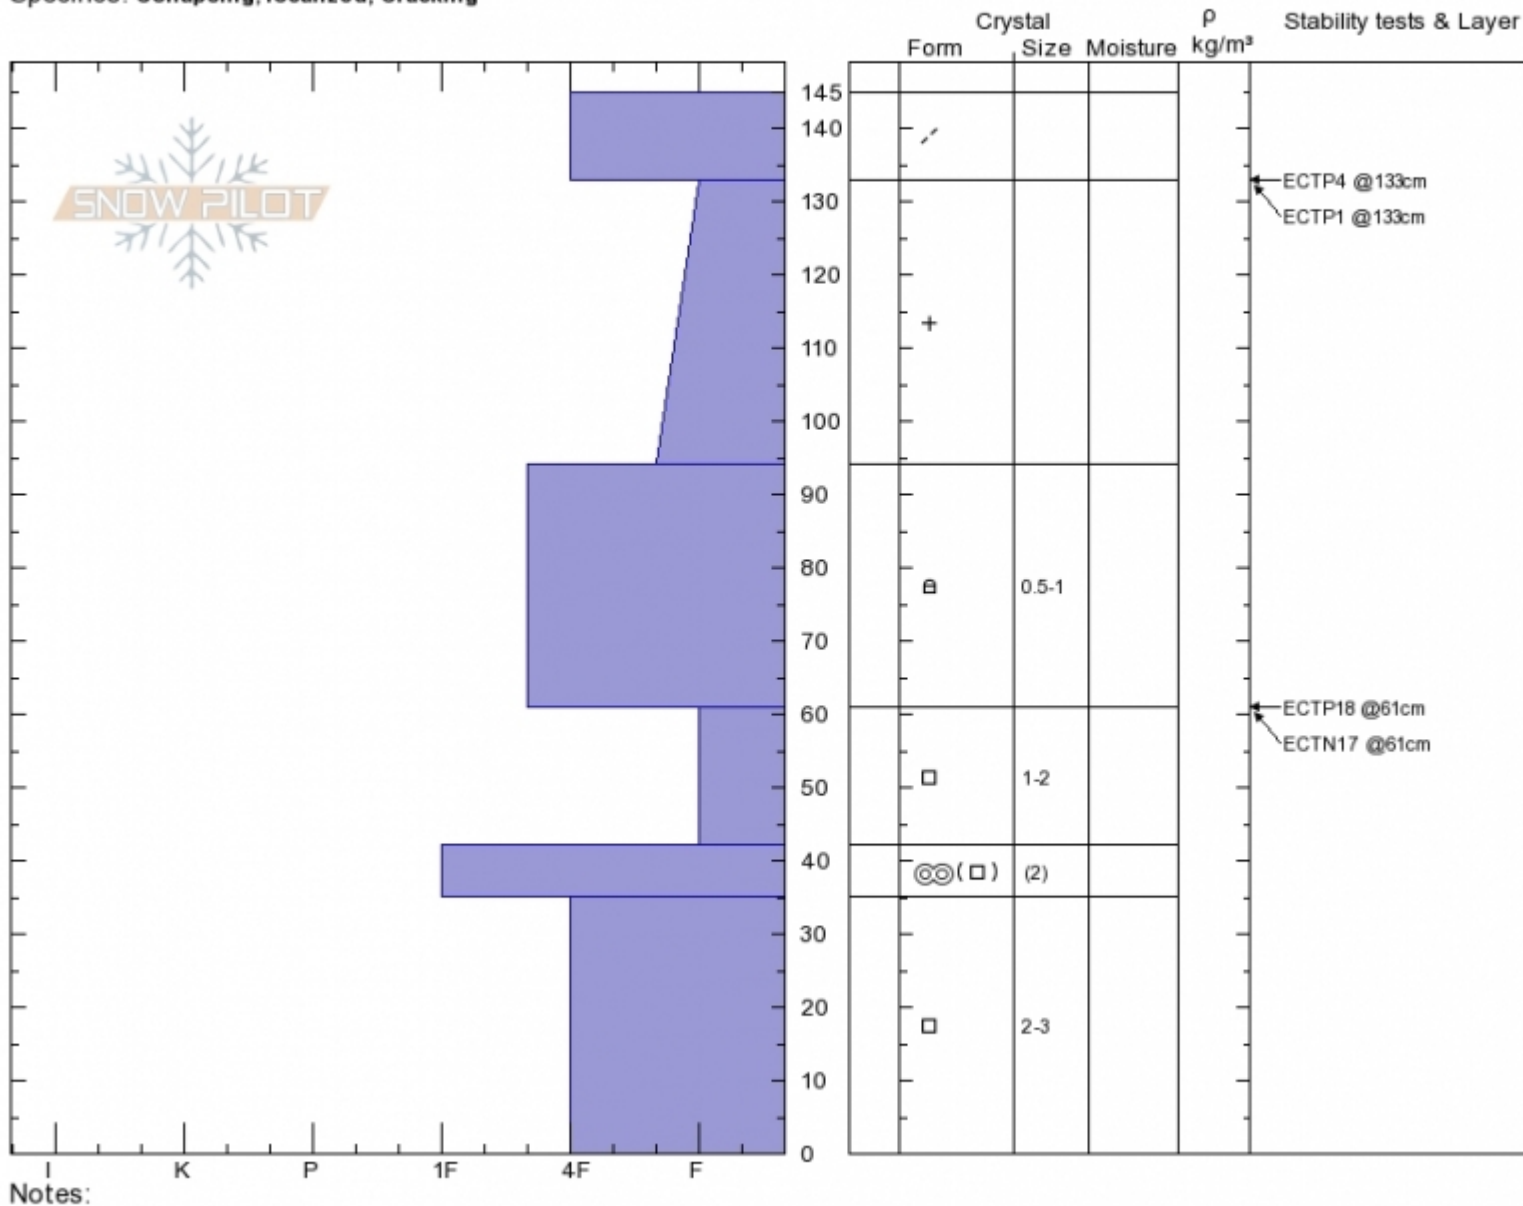

Mt Ellis Ridgeline
Gallatin Range-N
MT
Elevation: 7843 ft
Aspect: 50°
Specifics: Collapsing, localized; Cracking

Spencer Jonas
02/03/2020 - 12:30pm
Co-ord: 45.58392N, -110.95811W
Slope Angle: 30°
Wind Loading: previous

Stability:
Air Temperature:
Sky Cover: FEW
Precipitation: NO
Wind: E Light Breeze

HS:145
PF:120
PS:30
Layer Notes:

Advisory Region
Northern Gallatin
Longitude
-110.96W
Latitude
45.58N
Northern Gallatin, 2020-02-03