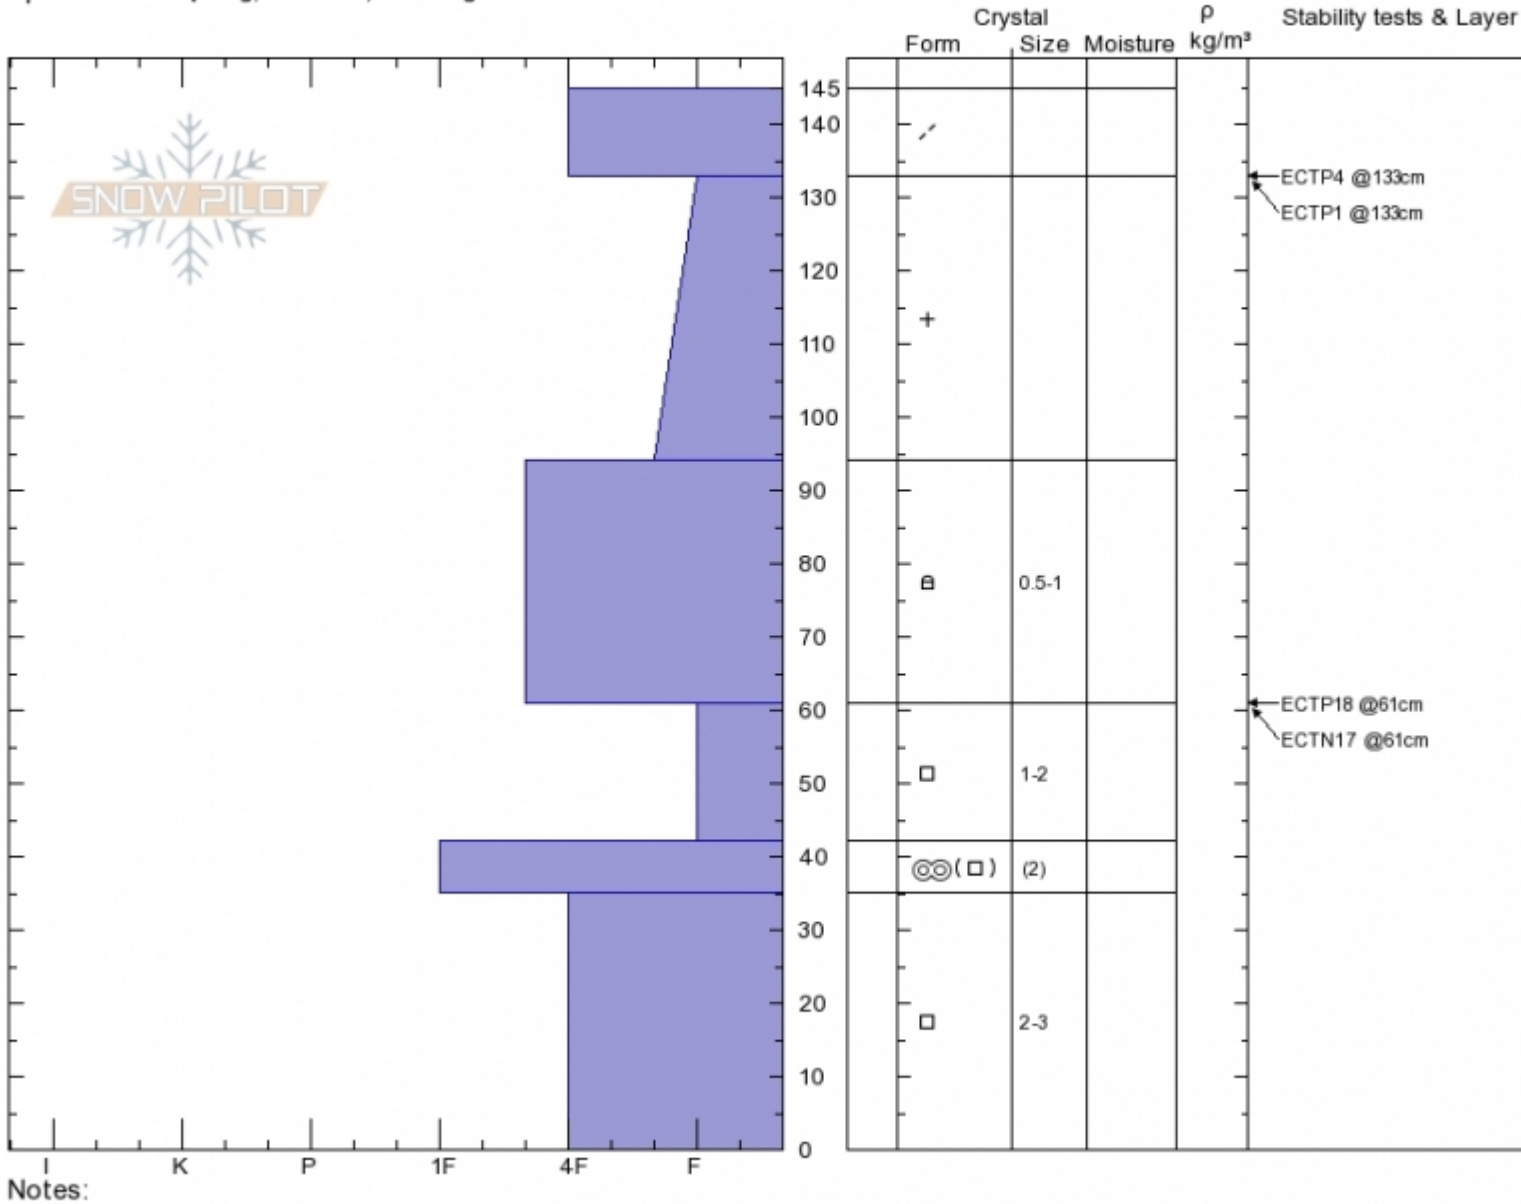

Mt Ellis Ridgeline
Gallatin Range-N
MT
 Elevation: **7843 ft**
 Aspect: **50°**
 Specifics: **Collapsing, localized; Cracking**

Spencer Jonas
02/03/2020 - 12:30pm
 Co-ord: **45.58392N, -110.95811W**
 Slope Angle: **30°**
 Wind Loading: **previous**

Stability:
 Air Temperature:
 Sky Cover: **FEW**
 Precipitation: **NO**
 Wind: **E Light Breeze**

HS:**145** Layer Notes:
 PF:**120**
 PS:**30**

Advisory Region
 Northern Gallatin
 Longitude
 -110.96W
 Latitude
 45.58N
 Northern Gallatin, 2020-02-03