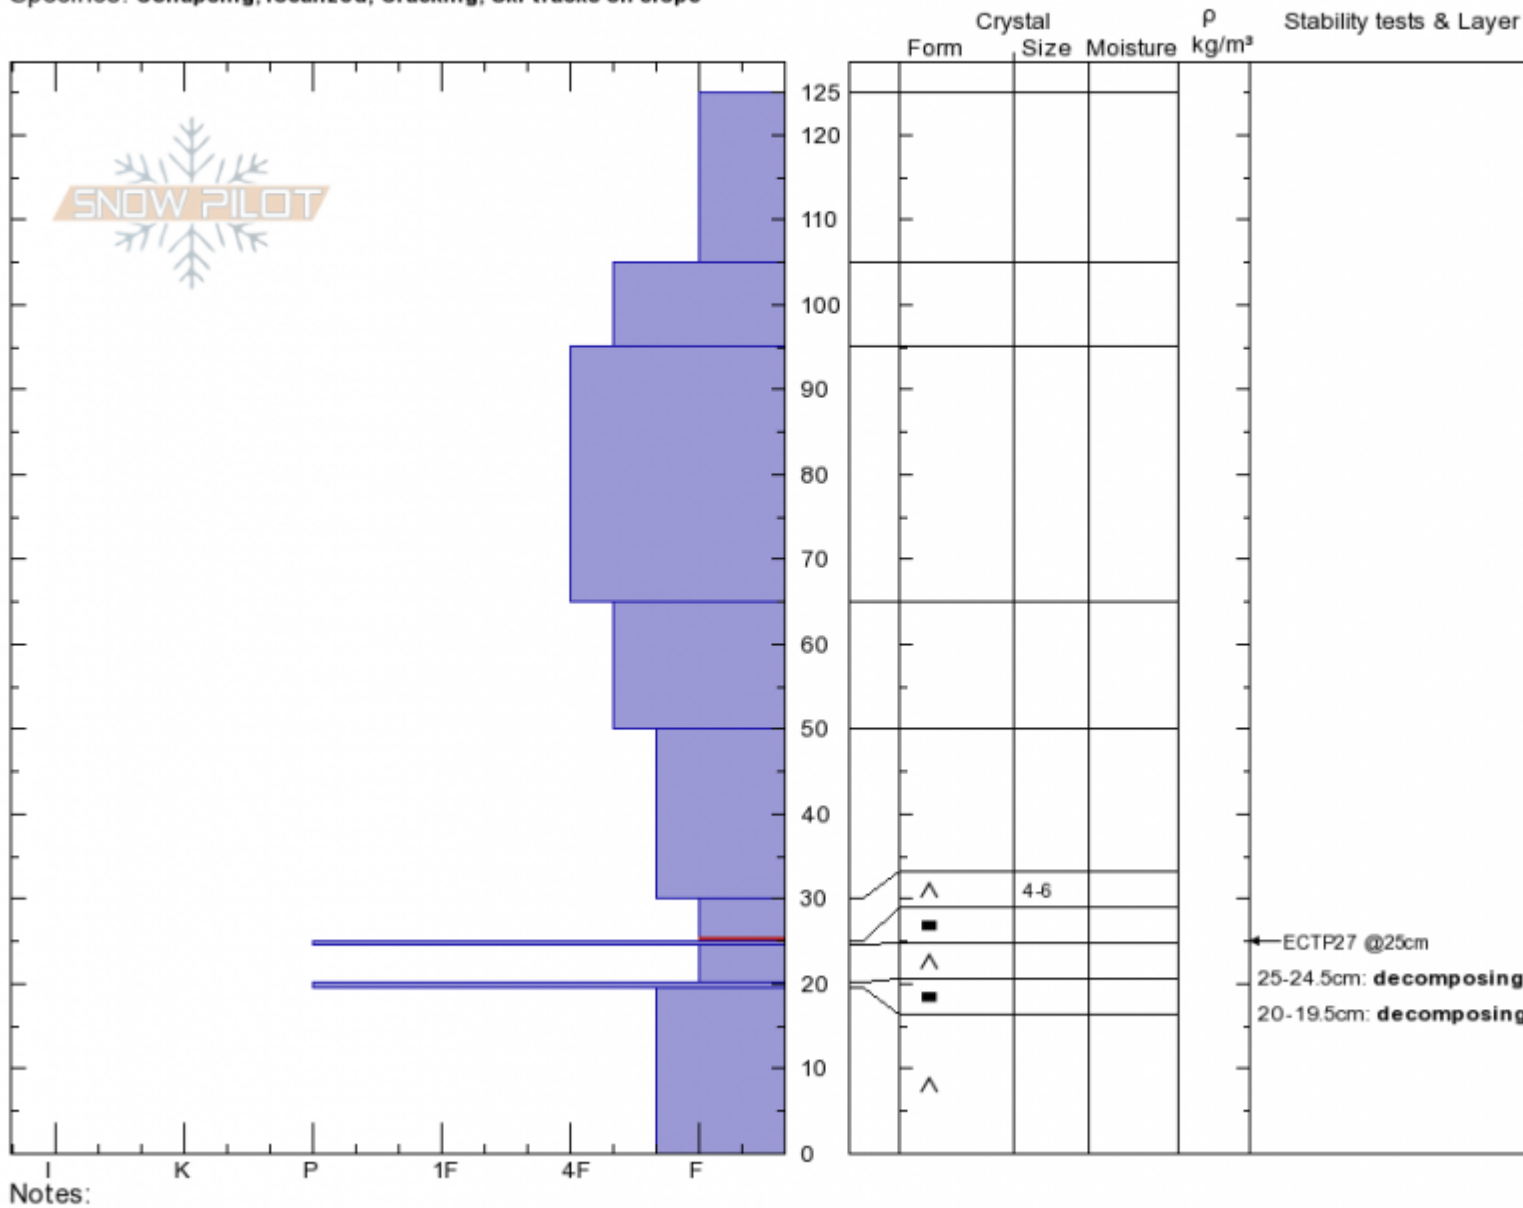

Mt Ellis Burn
Gallatin Range-N
MT
 Elevation: **8333 ft**
 Aspect: **90°**
 Specifics: **Collapsing, localized; Cracking; Ski tracks on slope**

Doug Chabot-Admin
02/11/2020 - 12:30pm
 Co-ord: **45.57781N, -110.95531W**
 Slope Angle: **28°**
 Wind Loading: **previous**

Stability: **Fair**
 Air Temperature: **-5°C**
 Sky Cover: **BKN**
 Precipitation: **NO**
 Wind: **W Moderate**

HS: **125** Layer Notes:
 30-25cm: **Problematic layer**
 25-24.5cm: **decomposing**
 20-19.5cm: **decomposing**

Advisory Region
 Northern Gallatin
 Longitude
 -110.96W
 Latitude
 45.58N
 Northern Gallatin, 2020-02-12