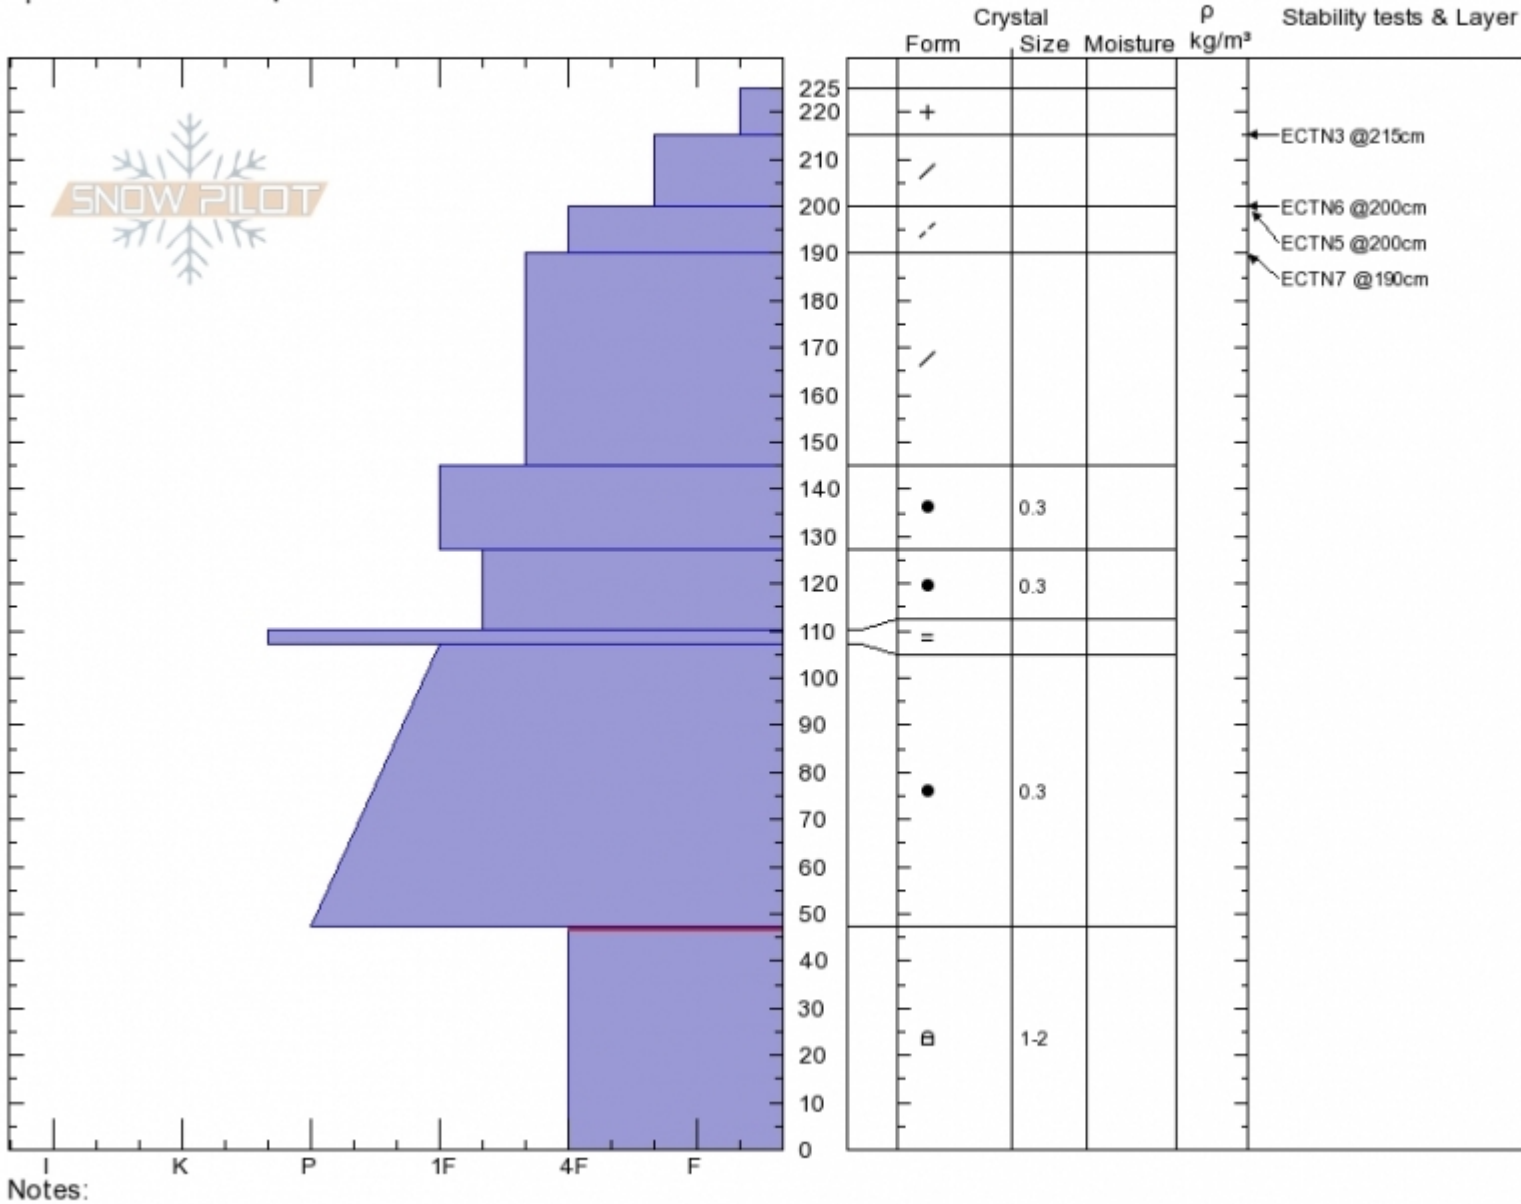

The Thone
Bridger Range
MT
 Elevation: **8102 ft**
 Aspect: **90°**
 Specifics: **We skied slope**

Dave Zinn
02/12/2020 - 11:00am
 Co-ord: **45.88363N, -110.95008W**
 Slope Angle: **30°**
 Wind Loading: **no**

Stability: **Fair**
 Air Temperature:
 Sky Cover: **OVC**
 Precipitation: **S2**
 Wind: **N Calm**

HS:**225** Layer Notes:
 PF:**75** 47-0cm:**Problematic layer**
 PS:**30**

Advisory Region
 Bridger Range
 Longitude
 -110.95W
 Latitude
 45.88N
 Bridger Range, 2020-02-12