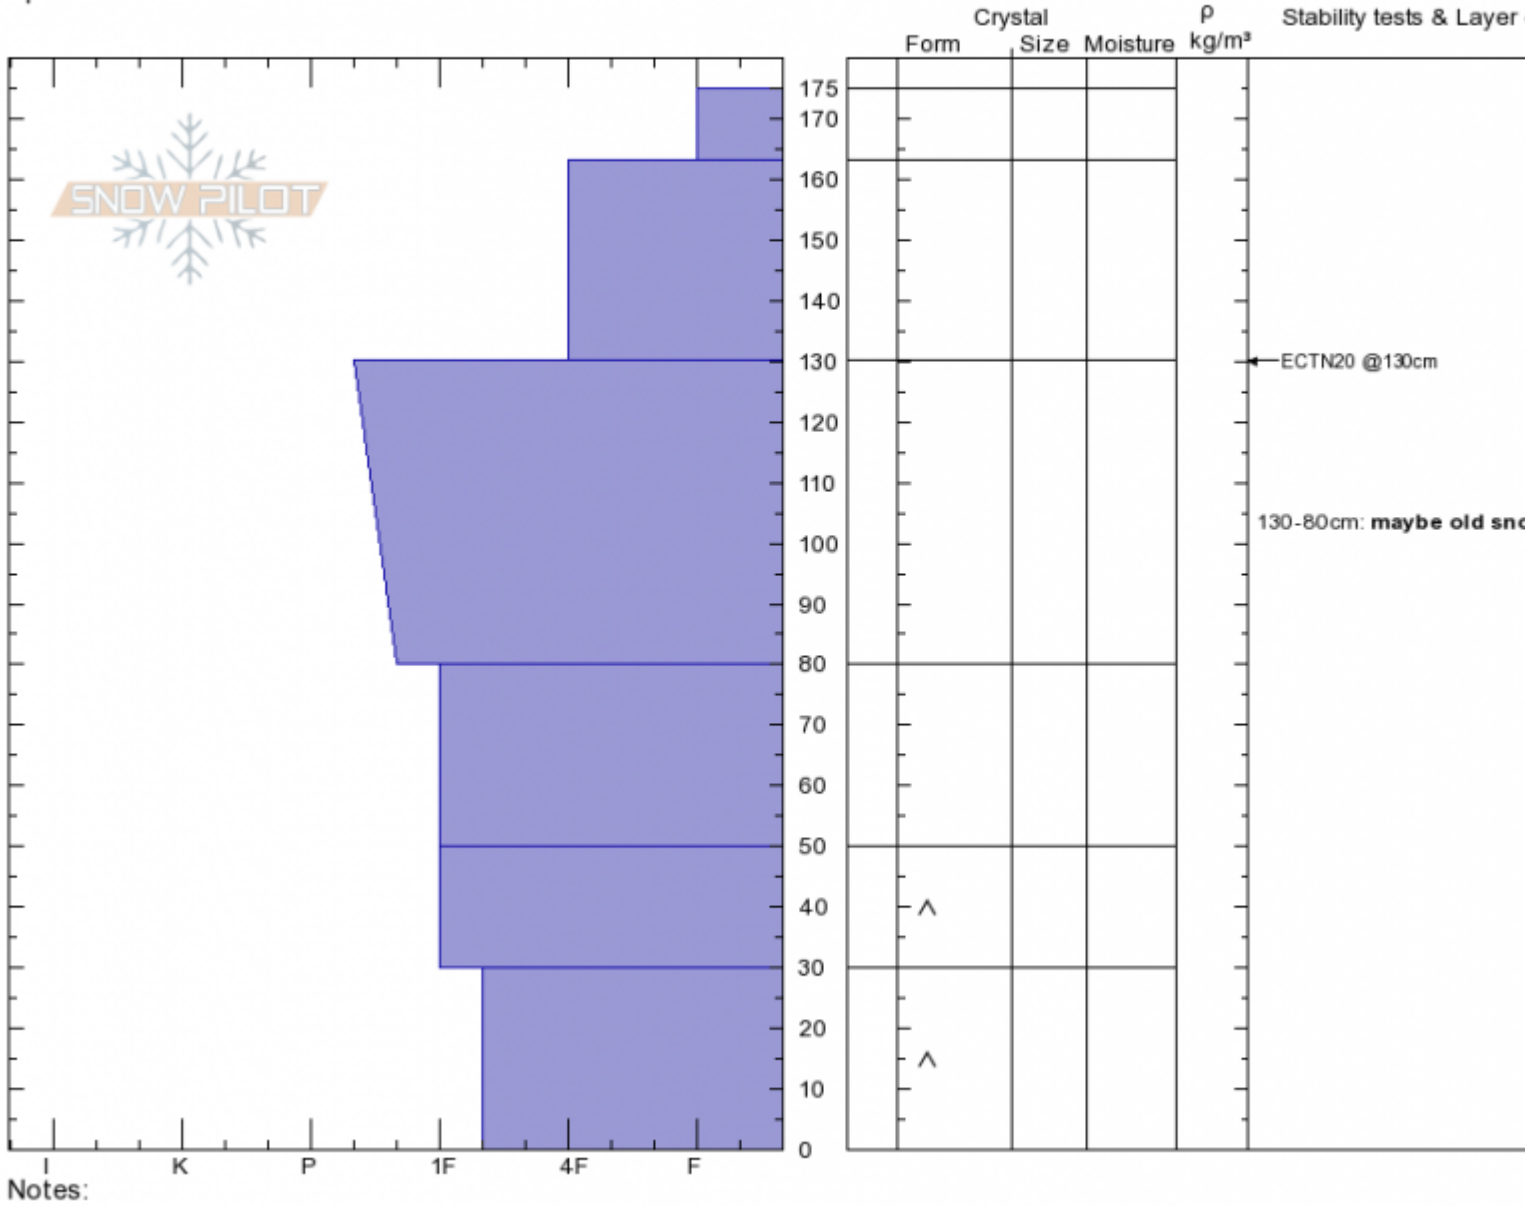

Ski Hill
Lionhead Range
MT
 Elevation: **8200 ft**
 Aspect: **65°**
 Specifics:

Doug Chabot-Admin
02/15/2020 - 11:15am
 Co-ord: **44.70311N, -111.29657W**
 Slope Angle: **25°**
 Wind Loading: **previous**

Stability: **Good**
 Air Temperature: **-11°C**
 Sky Cover: **OVC**
 Precipitation: **S1**
 Wind: **SW Light Breeze**

HS: **175** Layer Notes:
 130-80cm: **maybe old snomo**

Advisory Region
 Lionhead Range
 Longitude
 -111.29W
 Latitude
 44.70N
 Lionhead Range, 2020-02-15