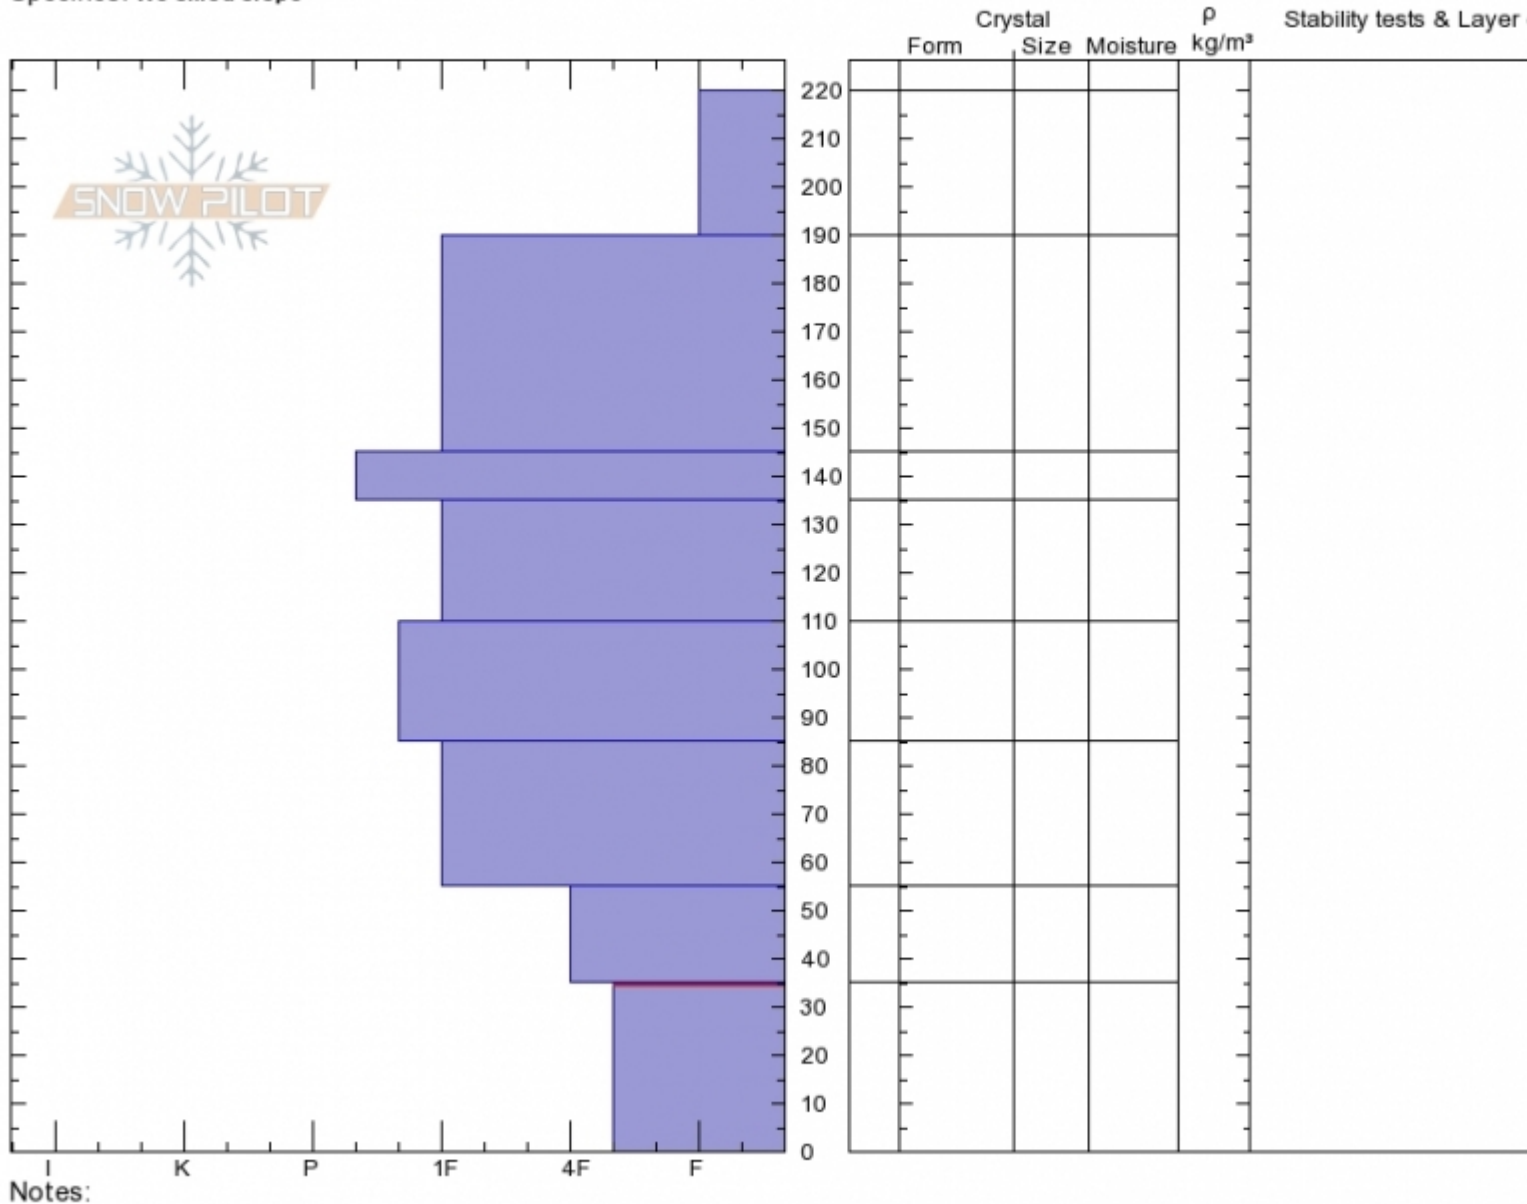

Skyline West
Madison Range-S
MT
 Elevation: **9600 ft**
 Aspect: **275°**
 Specifics: **We skied slope**

Ian Hoyer
02/19/2020 - 1:00pm
 Co-ord: **44.90188N, -111.19656W**
 Slope Angle: **25°**
 Wind Loading: **no**

Stability: **Good**
 Air Temperature:
 Sky Cover: **CLR**
 Precipitation: **NO**
 Wind: **Calm**

HS:220 Layer Notes:
 35-0cm:**Problematic layer**

Advisory Region
 Southern Madison
 Longitude
 -111.23W
 Latitude
 44.92N
 Southern Madison, 2020-02-20