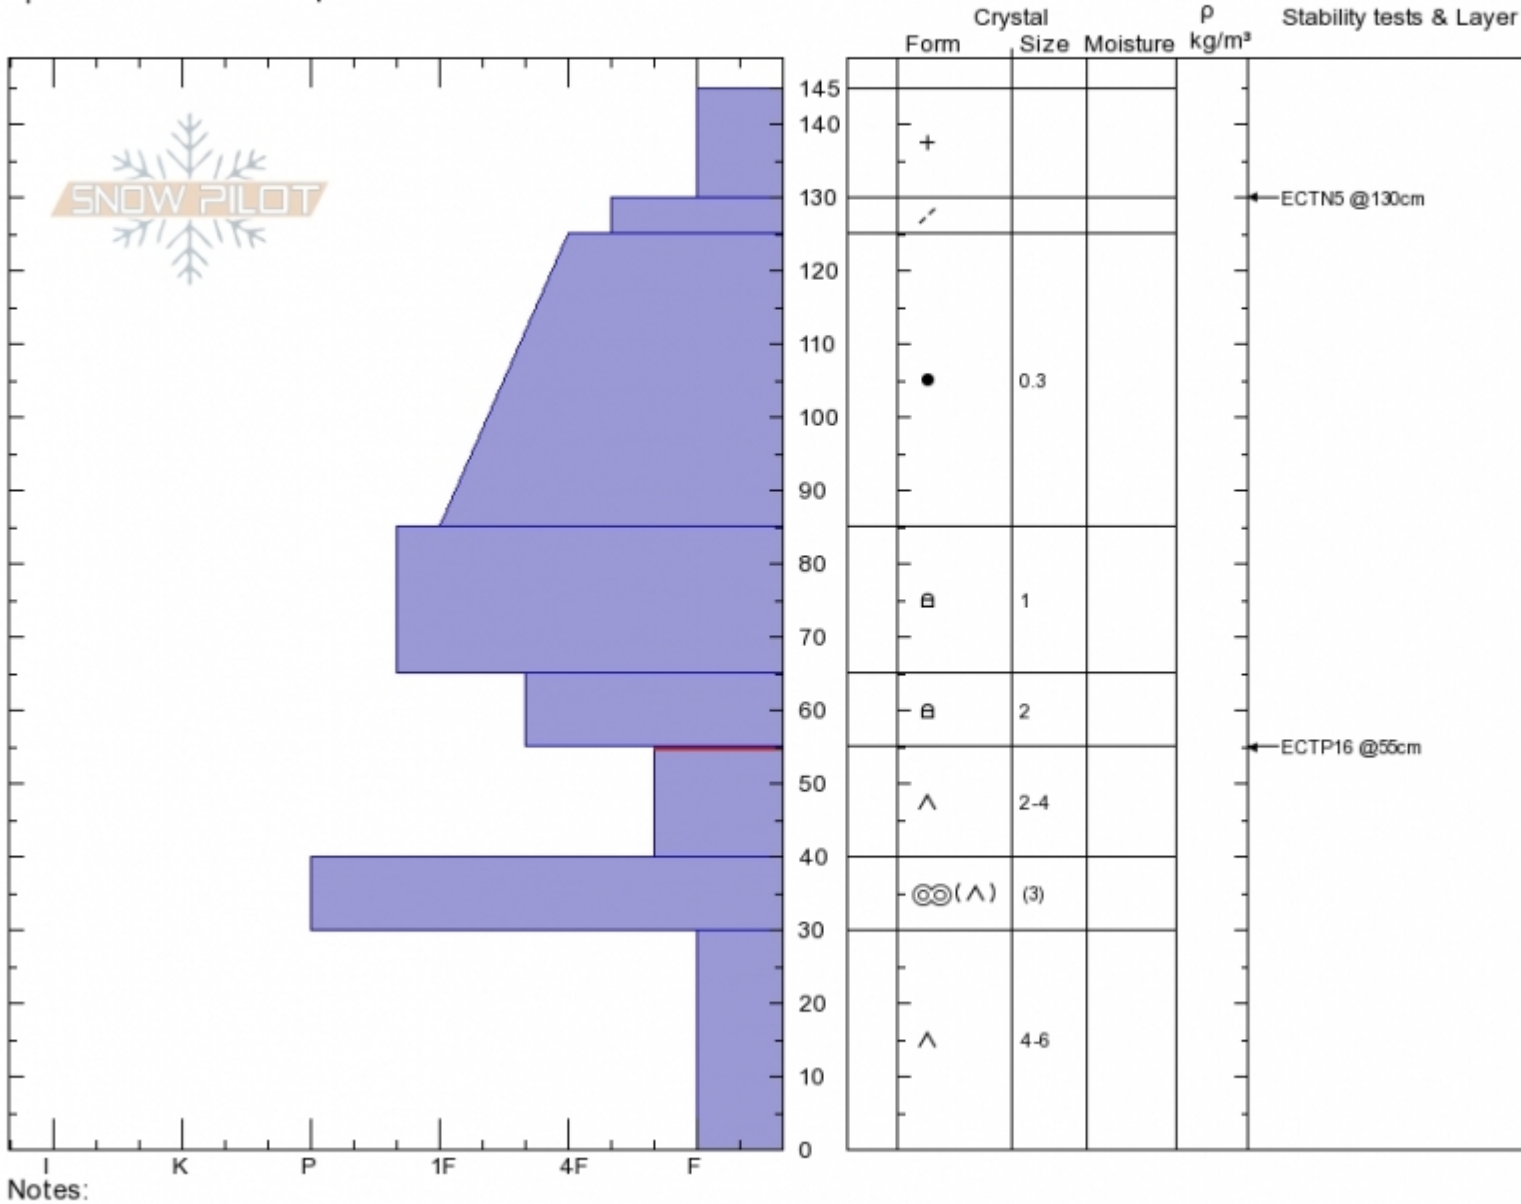

Tyler's Starting Zone
 Madison Range-N
 MT
 Elevation: 9089 ft
 Aspect: 220°
 Specifics: Ski tracks on slope

Dave Zinn
 02/24/2020 - 11:00am
 Co-ord: 45.32294N, -111.38162W
 Slope Angle: 30°
 Wind Loading: no

Stability: Fair
 Air Temperature: -12°C
 Sky Cover: OVC
 Precipitation: S-1
 Wind: W Light Breeze

HS:145 Layer Notes:
 PF:30 55-40cm:Problematic layer

Advisory Region
 Northern Madison
 Longitude
 -111.39W
 Latitude
 45.34N

Forecast link: [GNFAC Avalanche Forecast for Tue Feb 25, 2020](#)
 Northern Madison, 2020-02-24