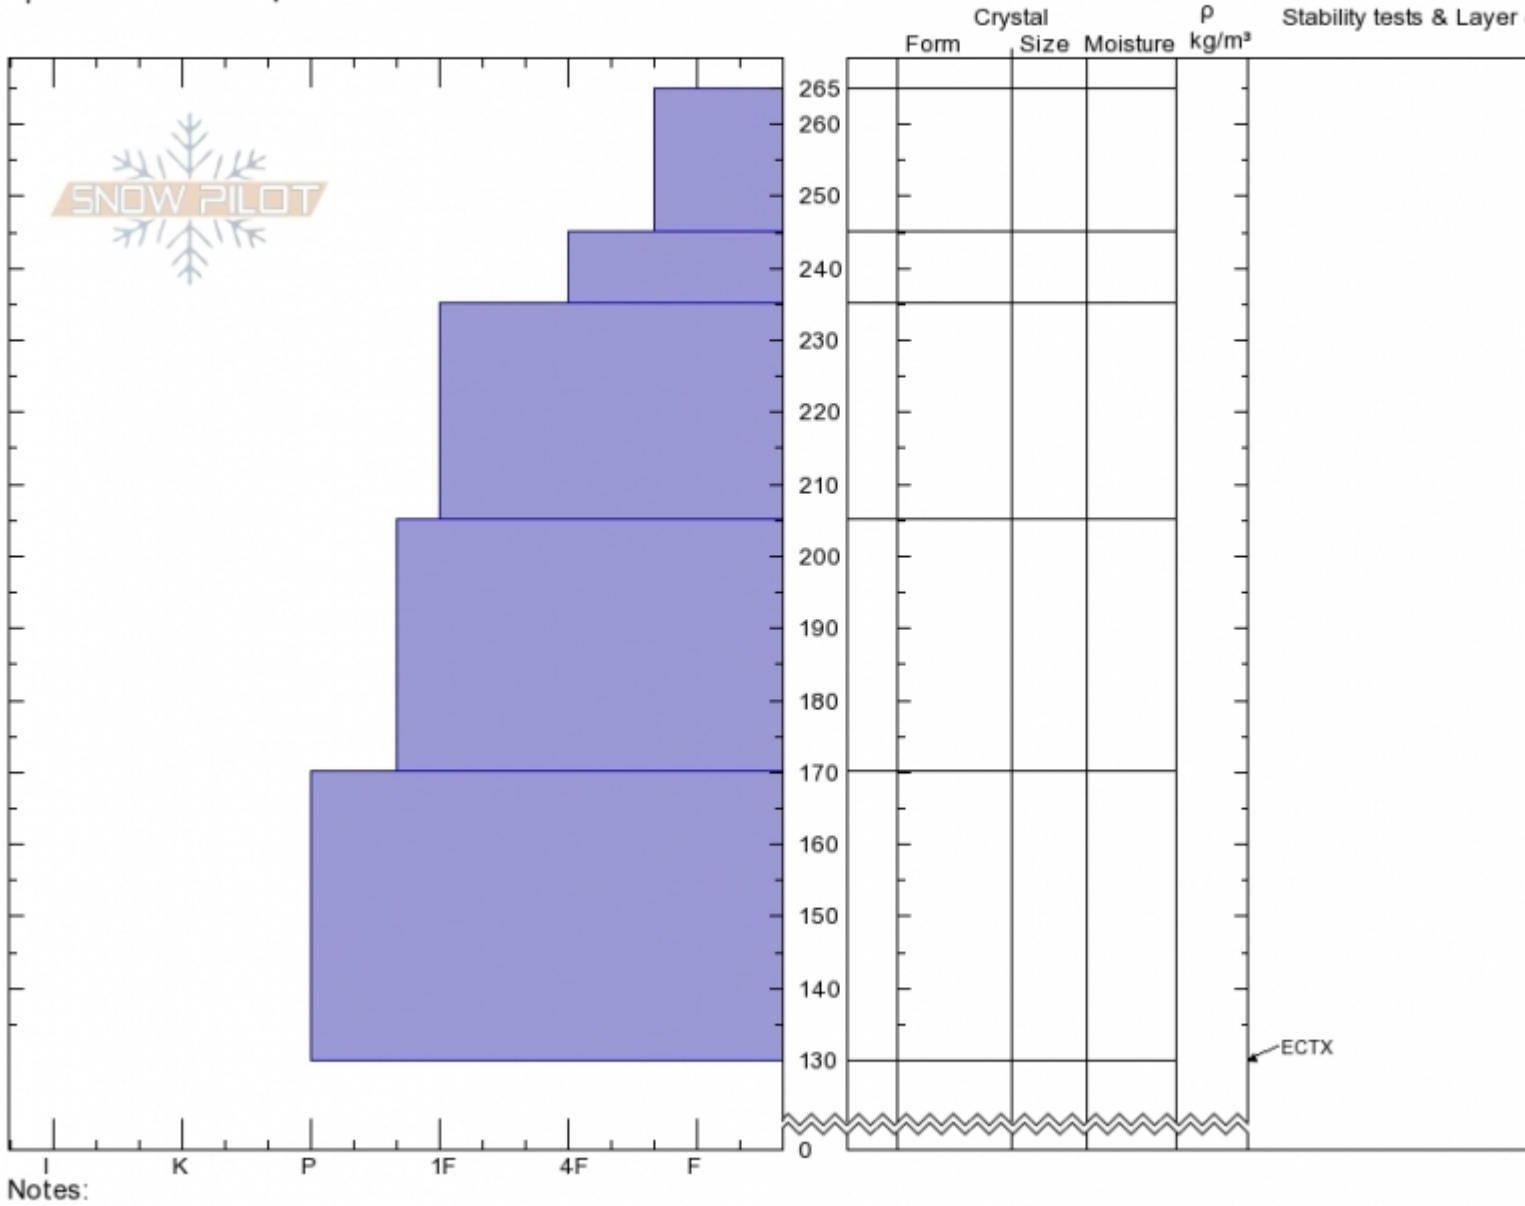

Republic Creek
Beartooths
MT
 Elevation: 9800 ft
 Aspect: 240°
 Specifics: **We skied slope**

Spencer Jonas
02/24/2020 - 1:30pm
 Co-ord: **44.98517N, -109.92538W**
 Slope Angle: 28°
 Wind Loading:

Stability:
 Air Temperature:
 Sky Cover: **BKN**
 Precipitation: **NO**
 Wind: **S Light Breeze**

HS: **265** Layer Notes:
 PS: **20**

Advisory Region
 Cooke City
 Longitude
 -109.94W
 Latitude
 44.99N

Forecast link: [GNFAC Avalanche Forecast for Tue Feb 25, 2020](#)
 Cooke City, 2020-02-24