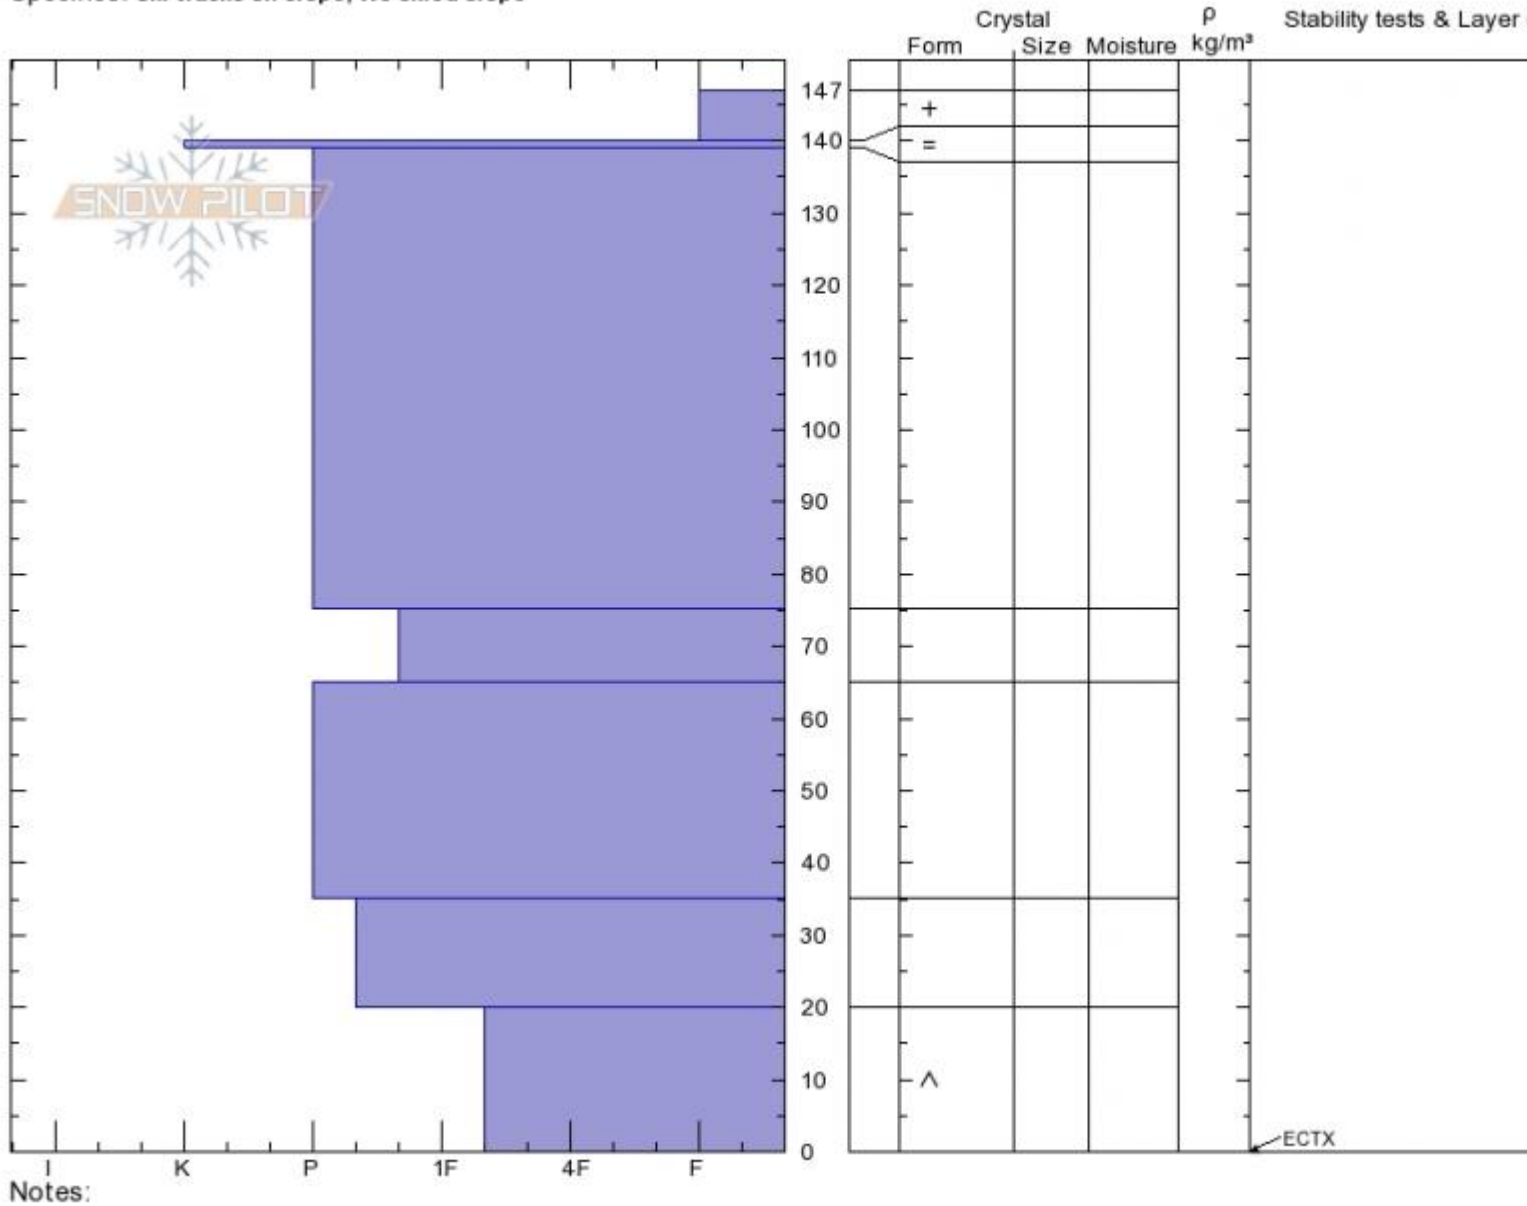

Throne NE Face
Bridger Range
MT
 Elevation: **7825 ft**
 Aspect:
 Specifics: **Ski tracks on slope; We skied slope**

Dave Zinn
03/03/2020 - 11:00am
 Co-ord: **45.88485N, -110.94801W**
 Slope Angle:
 Wind Loading: **previous**

Stability: **Good**
 Air Temperature:
 Sky Cover: **SCT**
 Precipitation: **NO**
 Wind: **Moderate**

HS: **147** Layer Notes:
 PF: **10** 20-0cm: **Problematic layer**

Advisory Region
 Bridger Range
 Longitude
 -110.95W
 Latitude
 45.88N
 Bridger Range, 2020-03-03