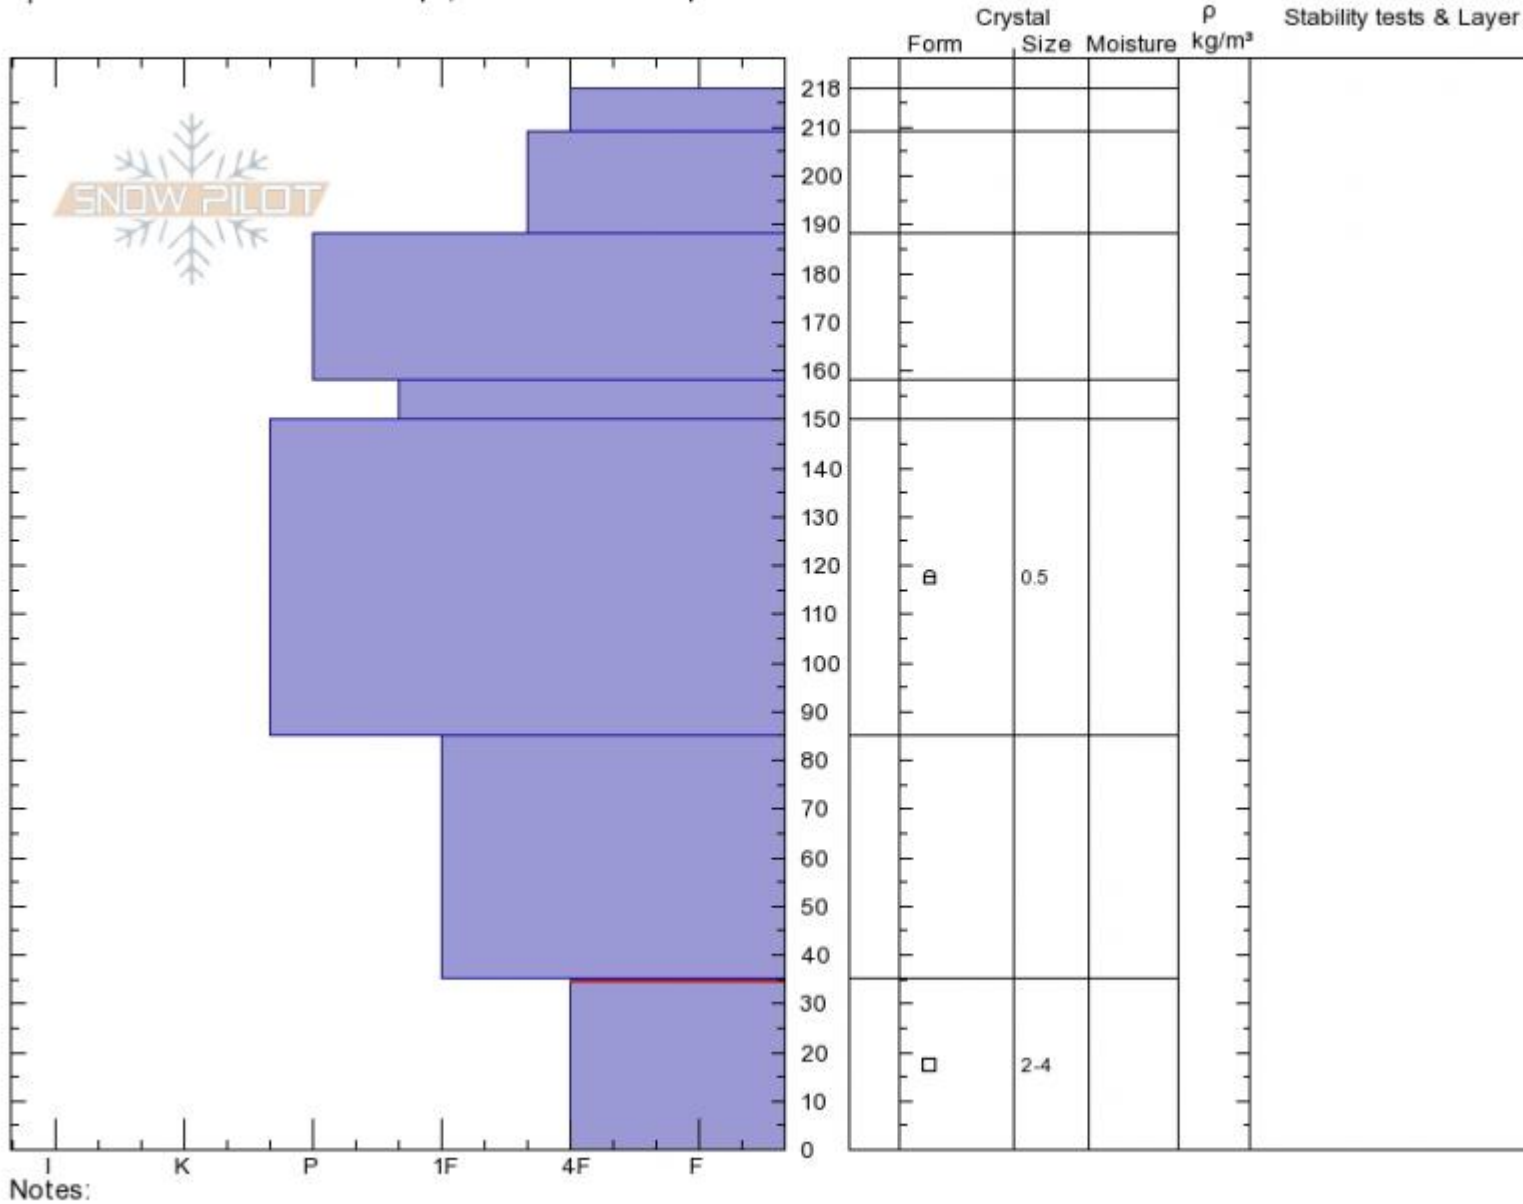

Lionhead
Lionhead Range
MT
 Elevation: **8800 ft**
 Aspect: **90°**
 Specifics: **Snowmobile tracks on slope; We snowmobiled slope**

Ian Hoyer
03/05/2020 - 12:00pm
 Co-ord: **44.72613N, -111.31869W**
 Slope Angle: **30°**
 Wind Loading: **no**

Stability: **Good**
 Air Temperature:
 Sky Cover: **CLR**
 Precipitation: **NO**
 Wind: **Calm**

HS:218 Layer Notes:
PF:15 35.0cm:**Problematic layer**

Advisory Region
 Lionhead Range
 Longitude
 -111.32W
 Latitude
 44.71N
 Lionhead Range, 2020-03-07