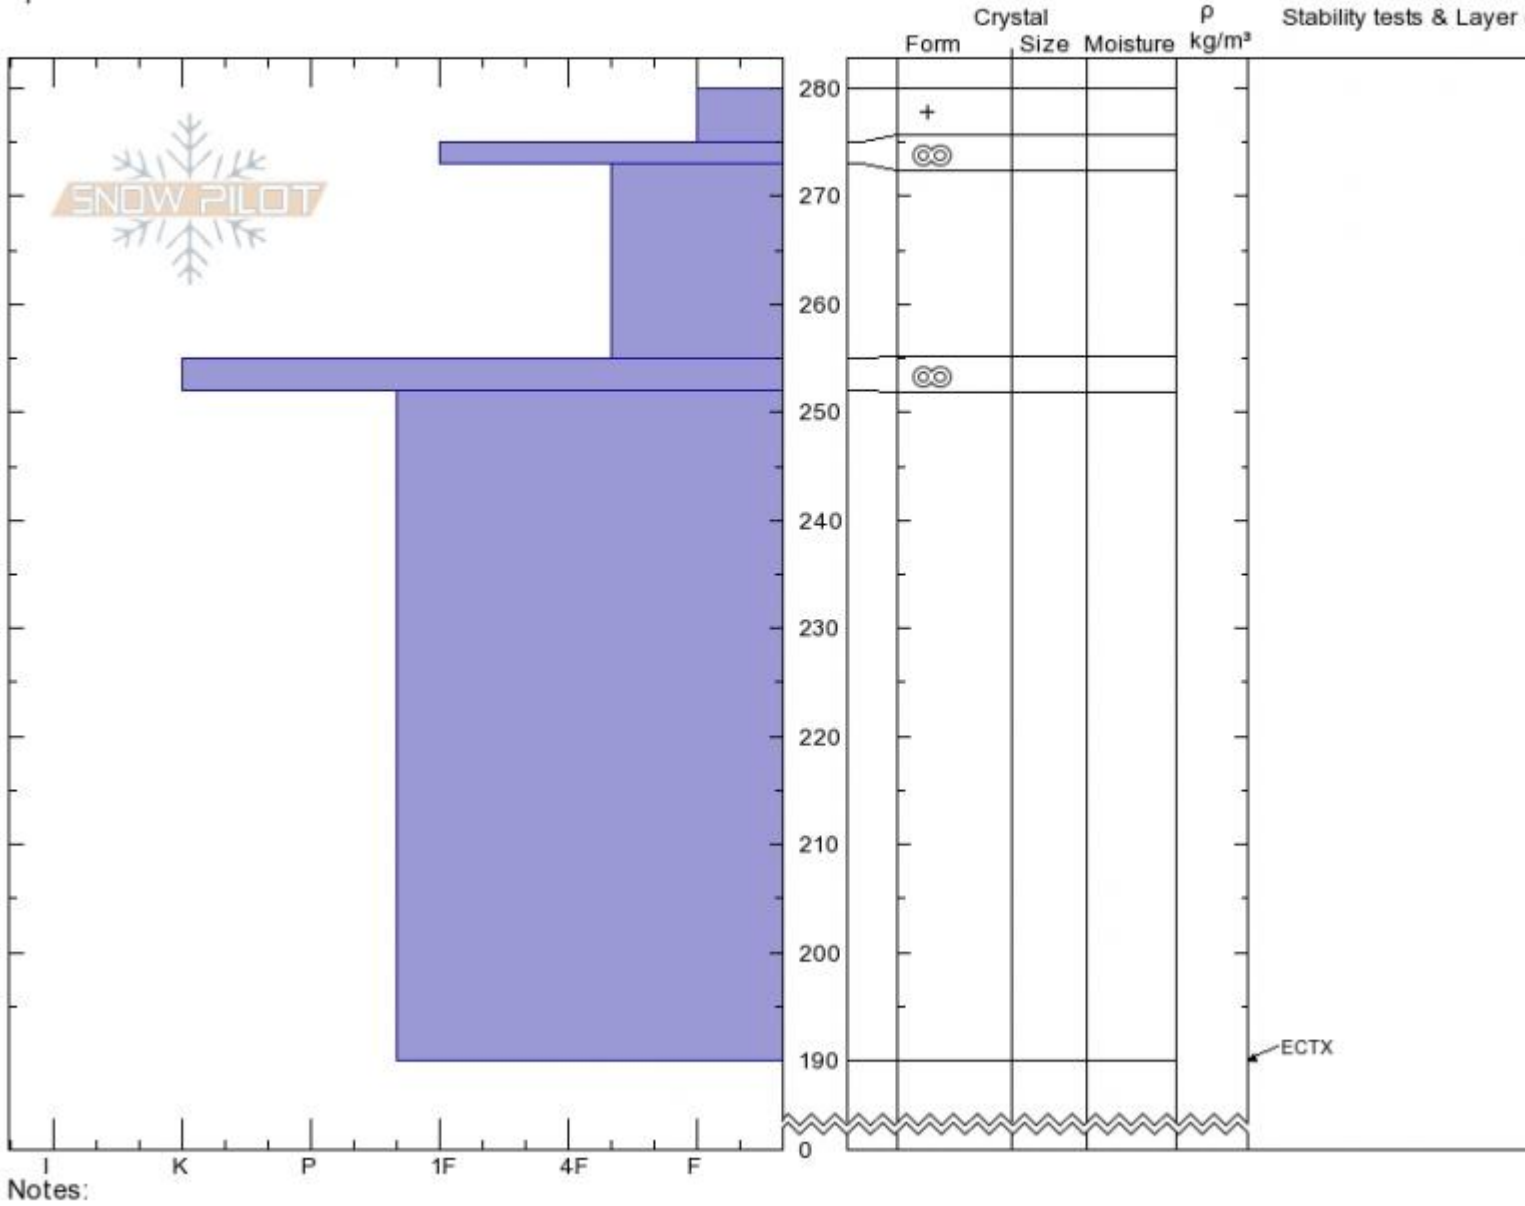

**The Throne  
Bridger Range  
MT**  
Elevation: **8300 ft**  
Aspect: **105°**  
Specifics:

**Ian Hoyer**  
**03/12/2020 - 12:00pm**  
Co-ord: **45.88228N, -110.95212W**  
Slope Angle: **22°**  
Wind Loading:

Stability: **Good**  
Air Temperature:  
Sky Cover: **BKN**  
Precipitation: **NO**  
Wind: **Calm**

HS:280 Layer Notes:

Advisory Region  
Bridger Range  
Longitude  
-110.95W  
Latitude  
45.88N  
Bridger Range, 2020-03-14