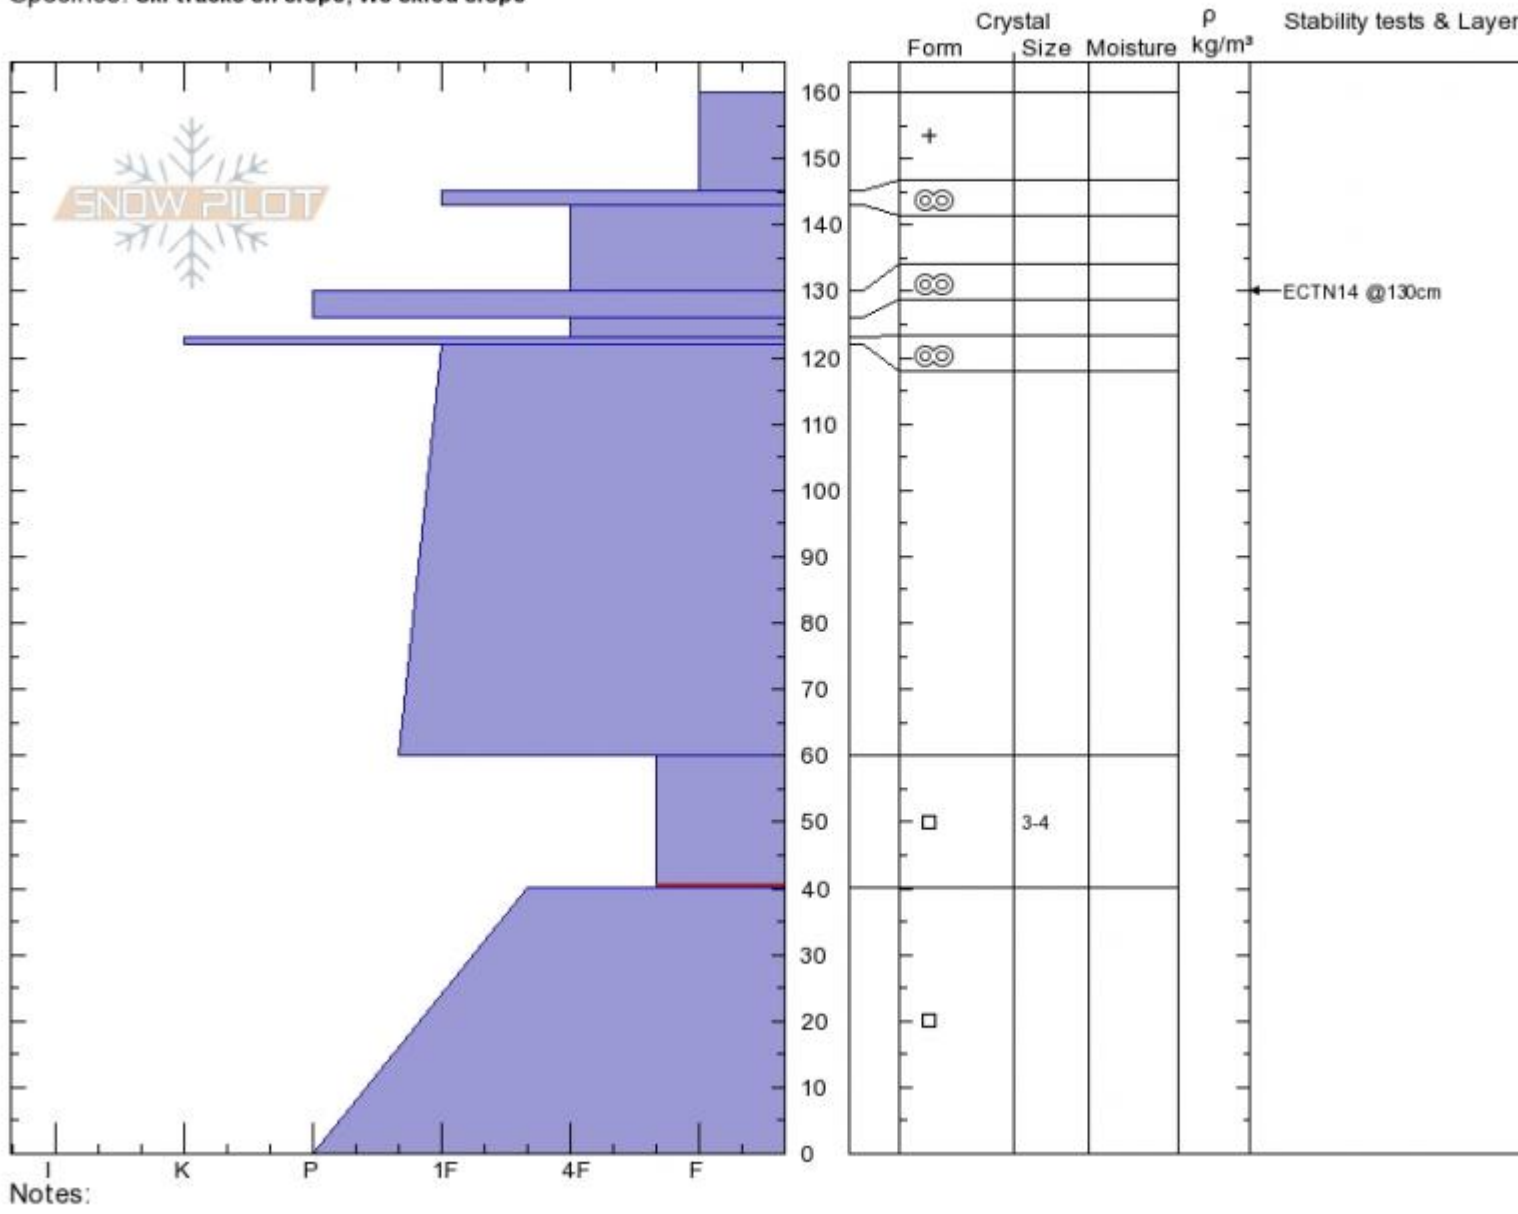

Wheeler
Gallatin Range-N
MT
 Elevation: **8200 ft**
 Aspect: **85°**
 Specifics: **Ski tracks on slope; We skied slope**

Ian Hoyer
03/14/2020 - 12:00pm
 Co-ord: **45.50250N, -111.07666W**
 Slope Angle: **25°**
 Wind Loading:

Stability: **Good**
 Air Temperature:
 Sky Cover: **OVC**
 Precipitation: **S1**
 Wind: **Calm**

HS:**160** Layer Notes:
 PF:**20** 60-40cm:**Problematic layer**
 PS:**20**

Advisory Region
 Northern Gallatin
 Longitude
 -111.08W
 Latitude
 45.51N
 Northern Gallatin, 2020-03-14