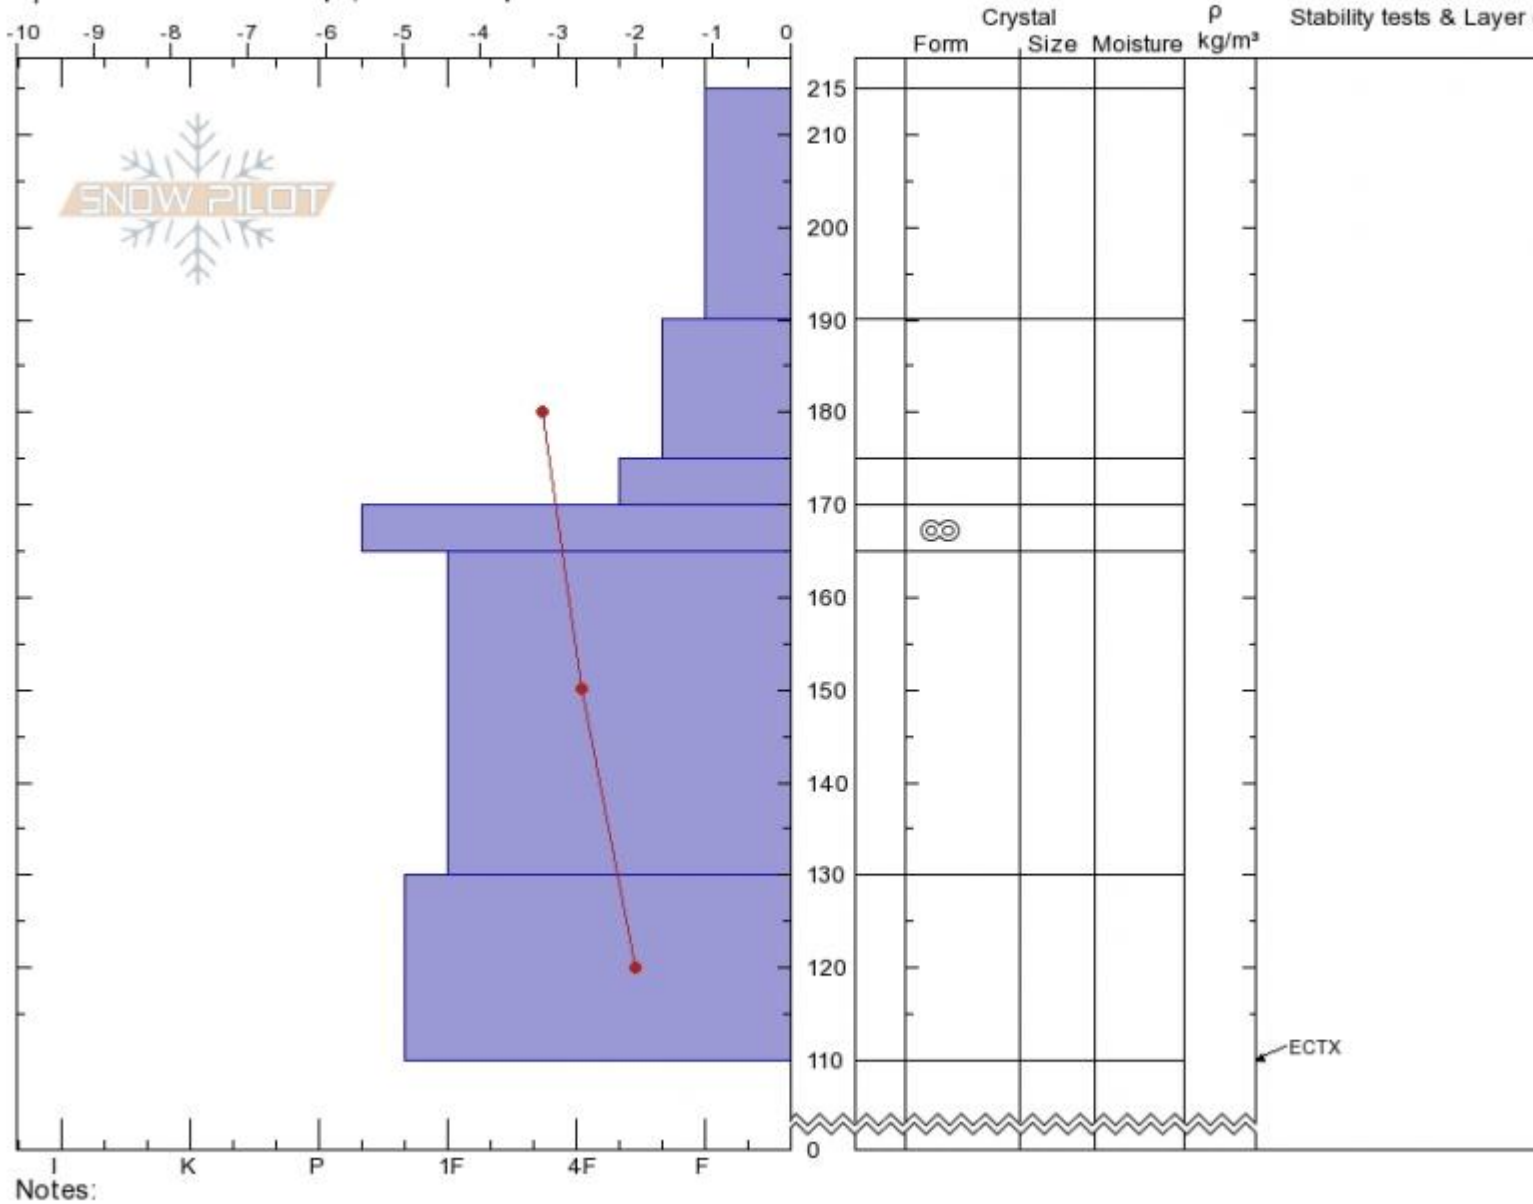

Spankys
 Madison Range-N
 MT
 Elevation: 9300 ft
 Aspect: 70°
 Specifics: Ski tracks on slope; We skied slope

Spencer Jonas
 03/15/2020 - 11:30am
 Co-ord: 45.32909N, -111.38120W
 Slope Angle: 33°
 Wind Loading: no

Stability: **Good**
 Air Temperature:
 Sky Cover: **OVC**
 Precipitation:
 Wind: **Calm**

HS:215 Layer Notes:

Notes:
 Advisory Region
 Northern Madison
 Longitude
 -111.38W
 Latitude
 45.35N
 Northern Madison, 2020-03-15