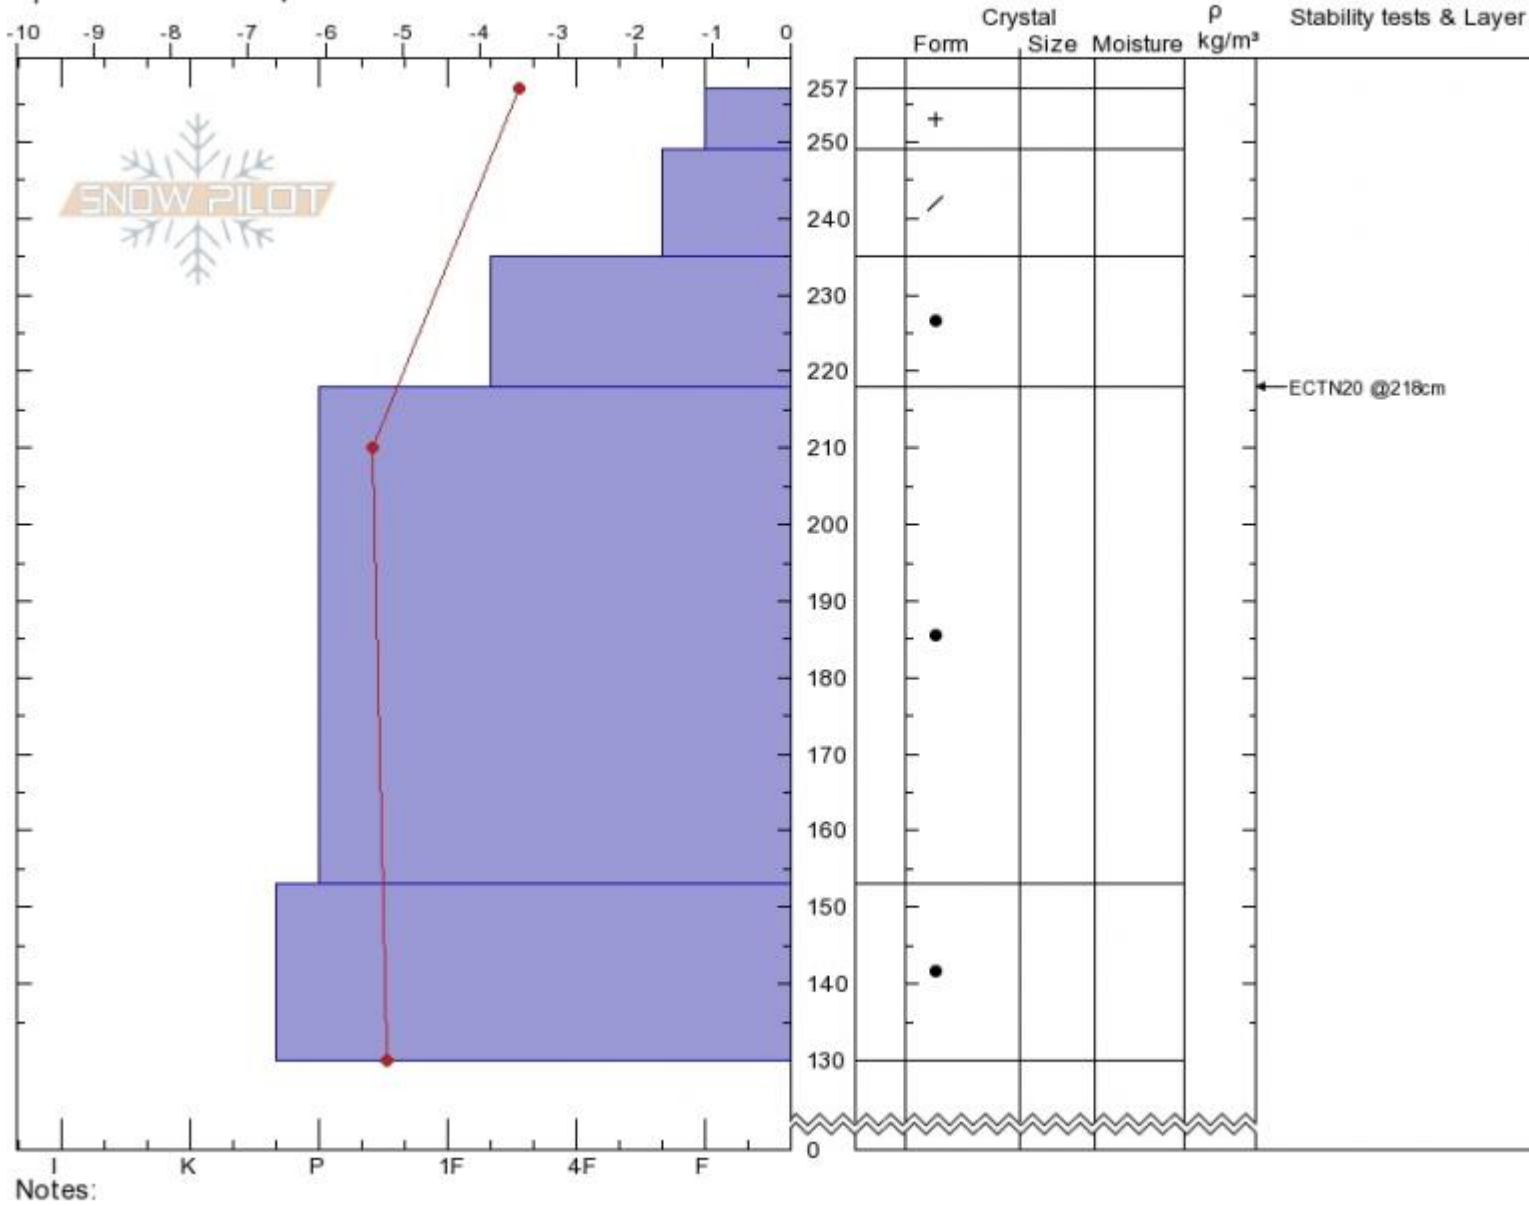

East of Koch Low
 Madison Range-S
 MT
 Elevation: 8800 ft
 Aspect: 15°
 Specifics: We skied slope

Dave Zinn
 03/21/2020 - 12:00pm
 Co-ord: 45.04380N, -111.42141W
 Slope Angle: 27°
 Wind Loading: previous

Stability: **Good**
 Air Temperature: -3°C
 Sky Cover: **CLR**
 Precipitation: **NO**
 Wind: **Light Breeze**

HS:257
 PF:20
 Layer Notes:

Advisory Region
 Southern Madison
 Longitude
 -111.42W
 Latitude
 45.04N
 Southern Madison, 2020-03-21