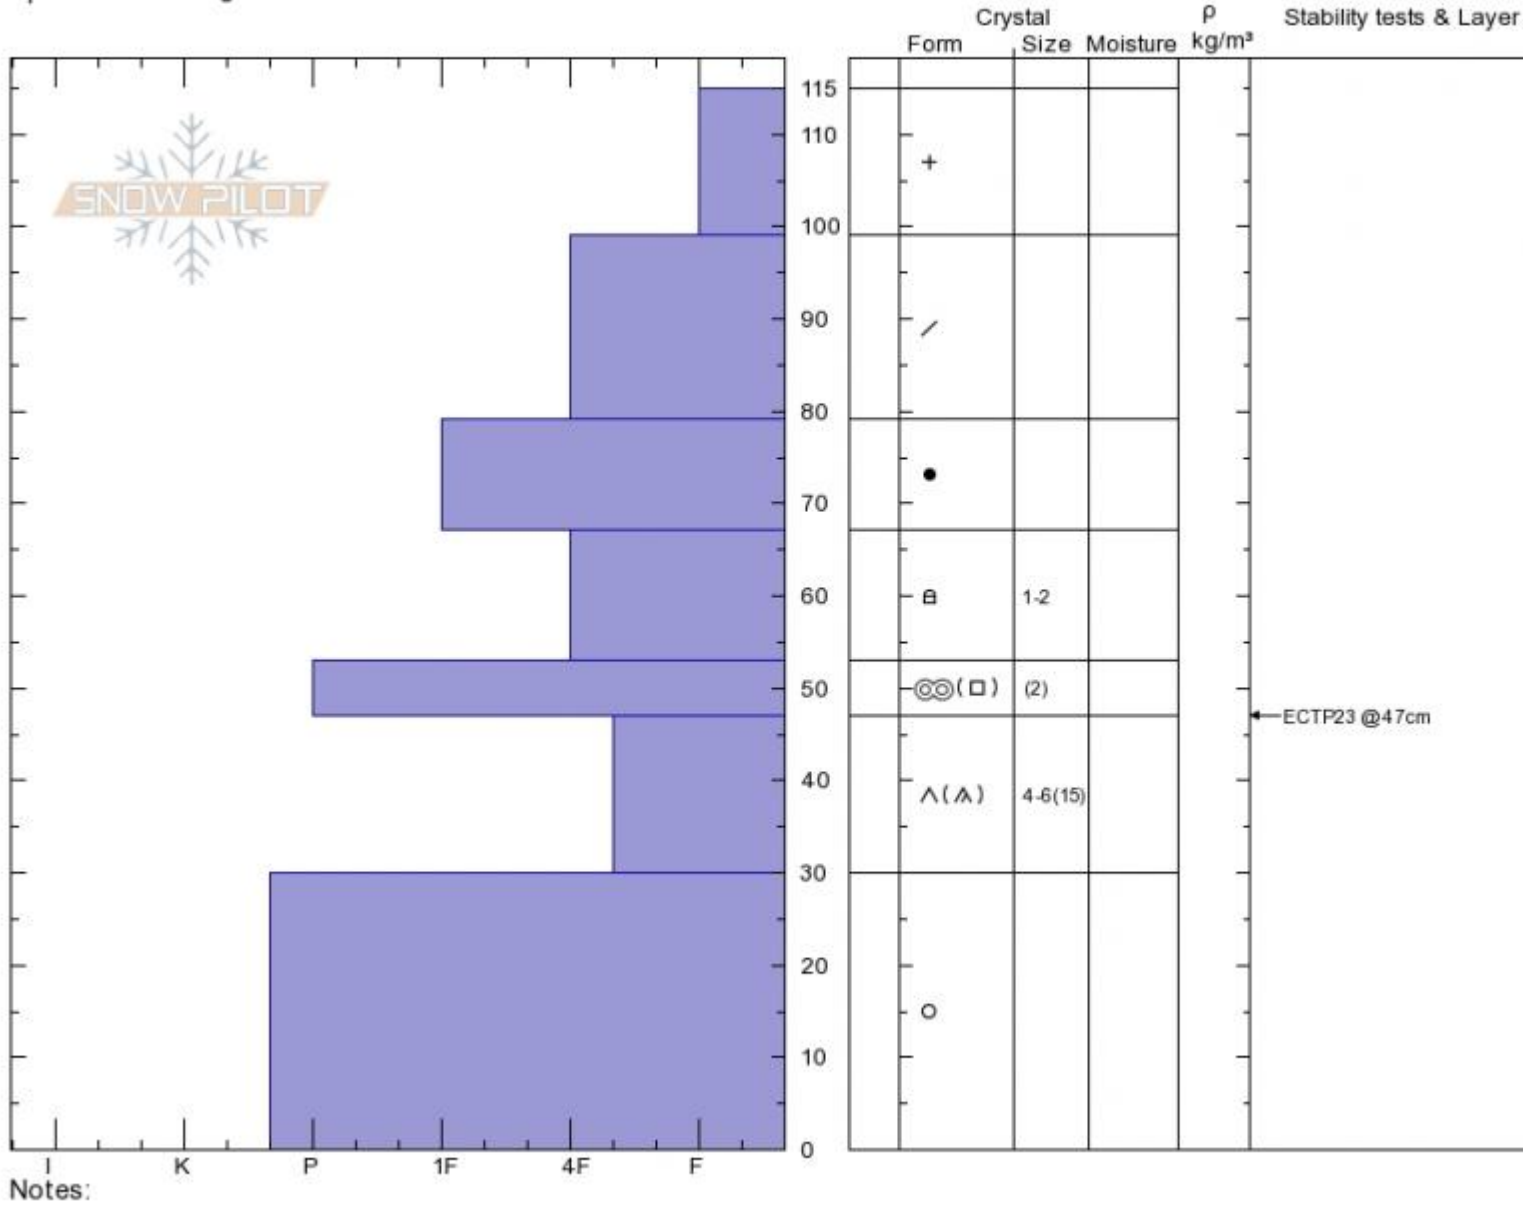

East of Koch High
 Madison Range-S
 MT
 Elevation: 10219 ft
 Aspect: 30°
 Specifics: Cracking

Dave Zinn
 03/20/2020 - 1:00pm
 Co-ord: 45.04032N, -111.43012W
 Slope Angle: 34°
 Wind Loading: previous

Stability: Fair
 Air Temperature:
 Sky Cover: CLR
 Precipitation: NO
 Wind: W Light Breeze

HS:115 Layer Notes:
 PF:20 47-30cm:Problematic layer

Advisory Region
 Southern Madison
 Longitude
 -111.43W
 Latitude
 45.04N
 Southern Madison, 2020-03-21