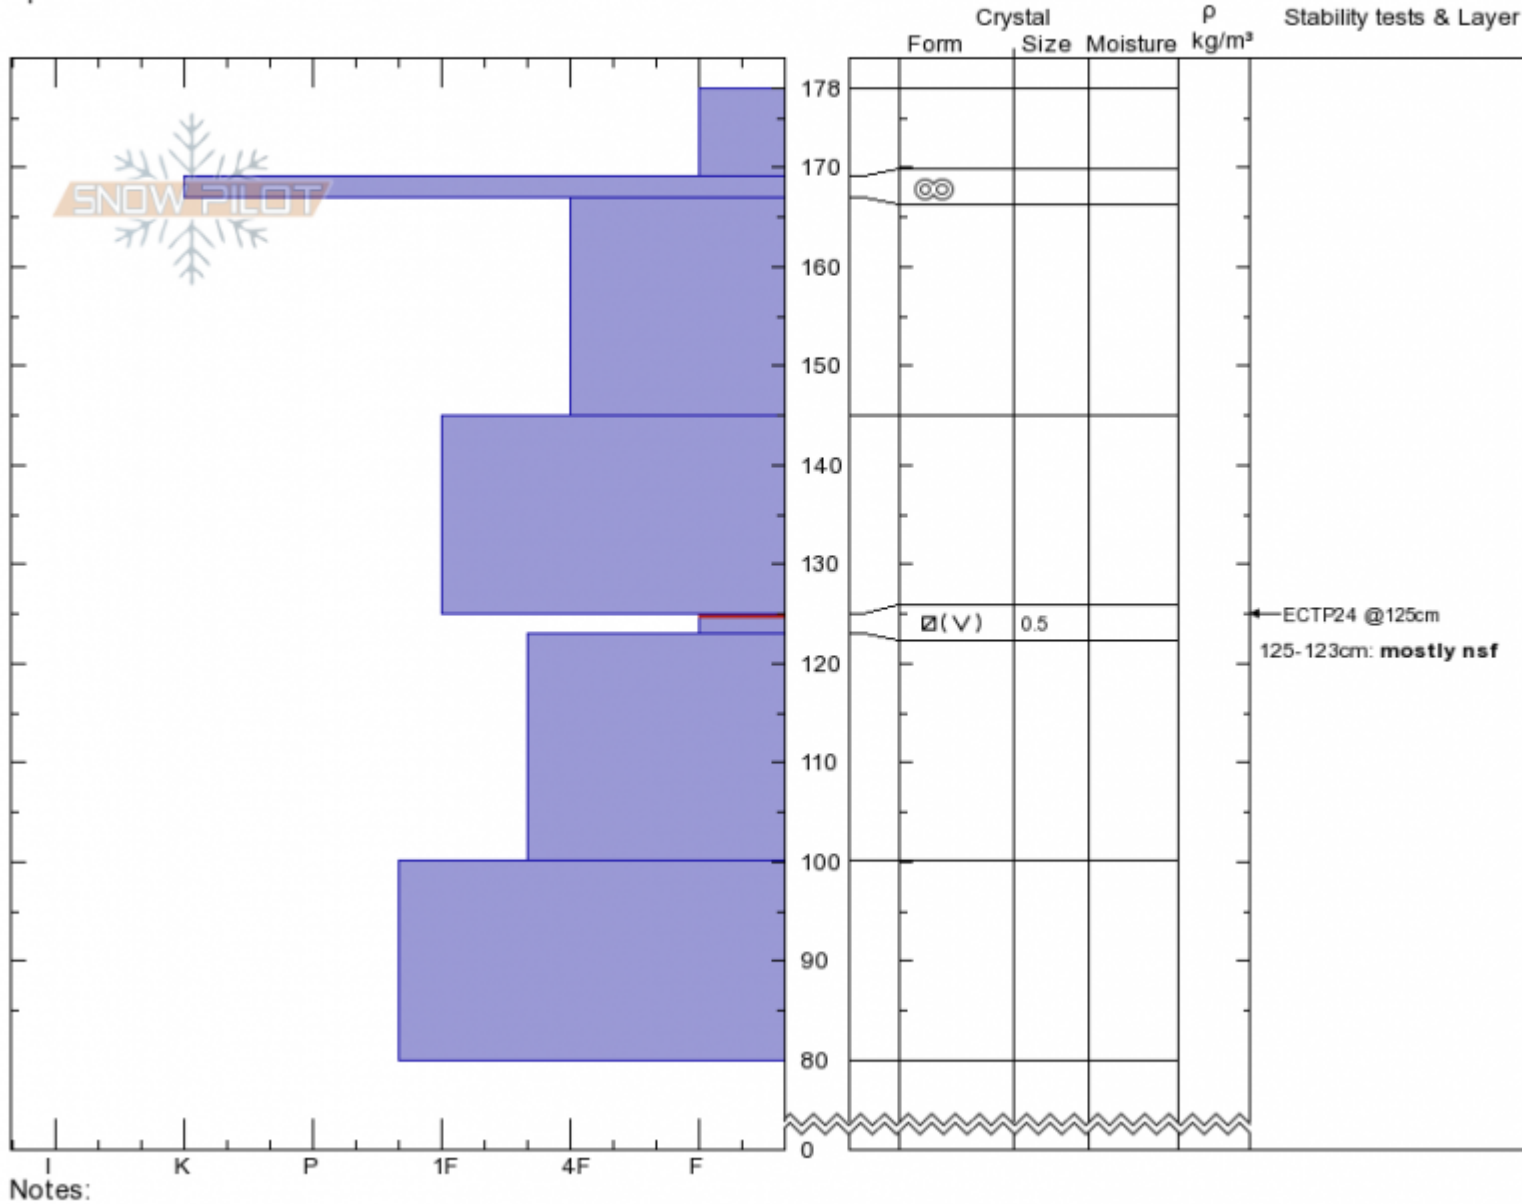

Marge
 Lionhead Range
 MT
 Elevation: 8918 ft
 Aspect: 75°
 Specifics:

Doug Chabot-Admin
 03/27/2020 - 12:30pm
 Co-ord: 44.71511N, -111.31721W
 Slope Angle: 28°
 Wind Loading: **previous**

Stability: **Fair**
 Air Temperature: 2°C
 Sky Cover: **SCT**
 Precipitation: **NO**
 Wind:

HS:178 Layer Notes:
 125-123cm: **mostly nsf**
 125-123cm: **Problematic layer**

Advisory Region
 Lionhead Range
 Longitude
 -111.32W
 Latitude
 44.71N
 Lionhead Range, 2020-03-28