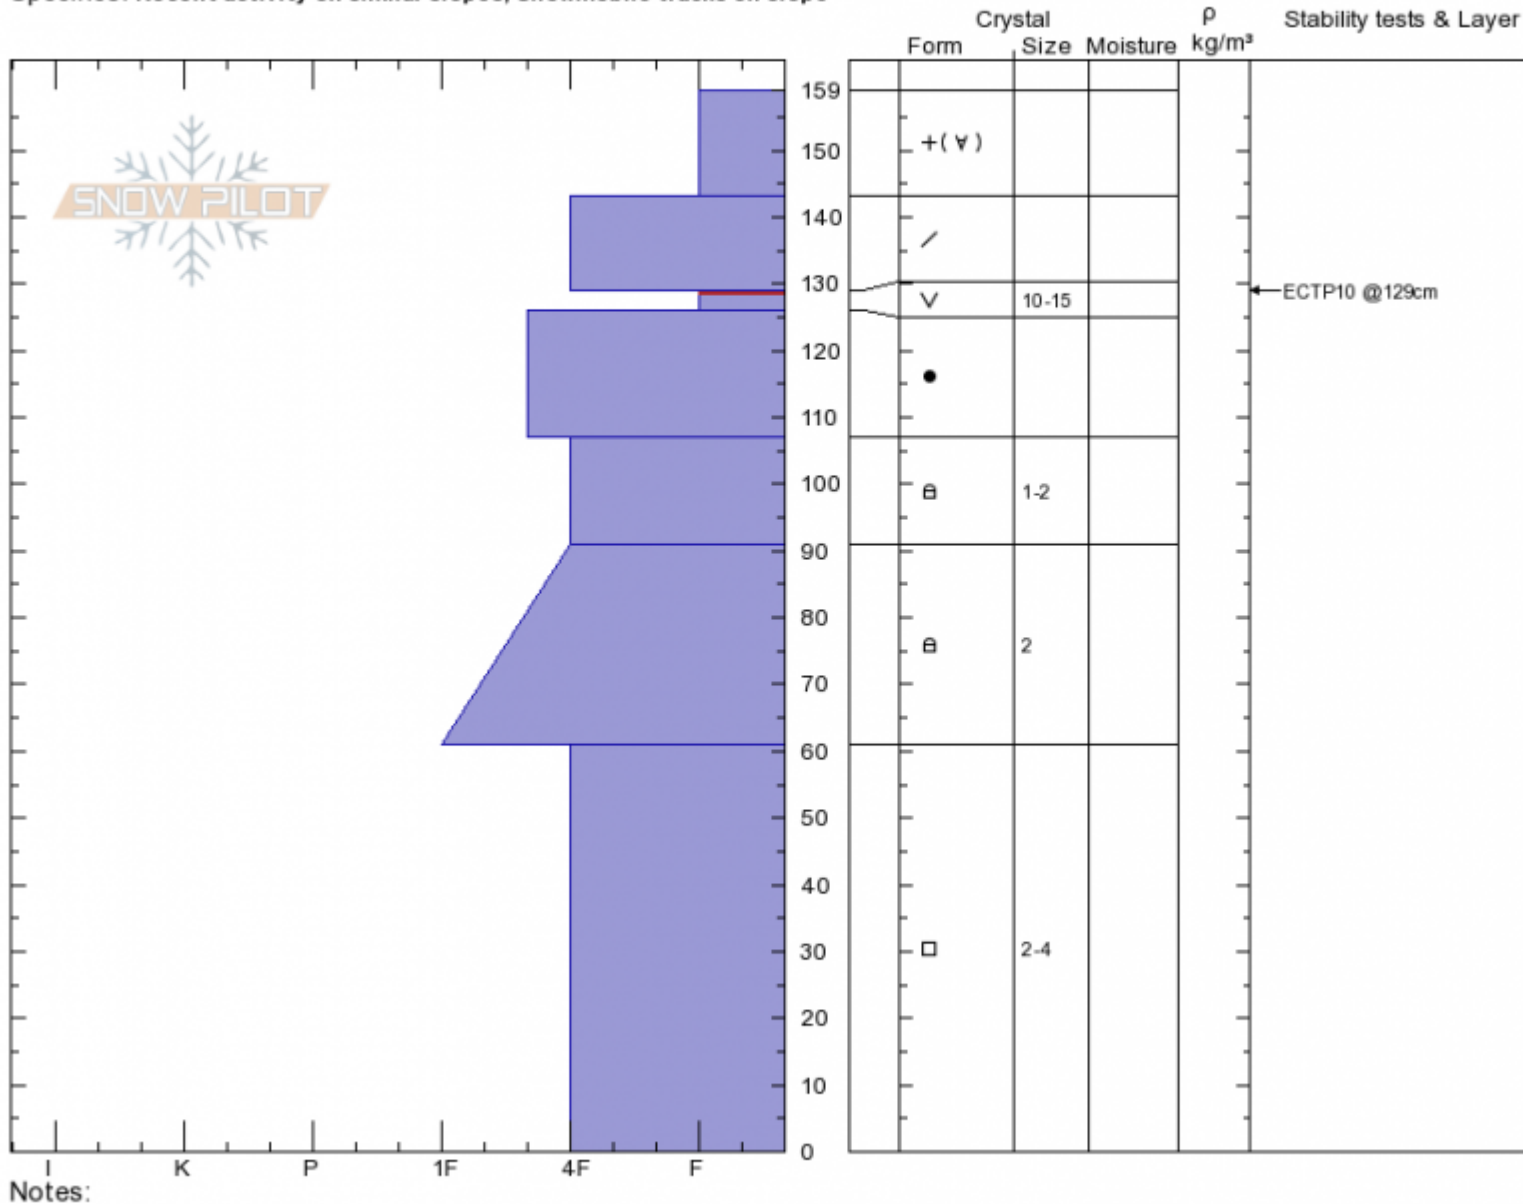

**First Yellowmule**  
**Madison Range-N**  
**MT**  
 Elevation: **9500 ft**  
 Aspect: **360°**  
 Specifics: **Recent activity on similar slopes; Snowmobile tracks on slope**

**Doug Chabot-Admin**  
**03/30/2020 - 10:00am**  
 Co-ord: **45.17627N, -111.38824W**  
 Slope Angle: **36°**  
 Wind Loading:

Stability: **Fair**  
 Air Temperature: **-5°C**  
 Sky Cover: **OVC**  
 Precipitation: **NO**  
 Wind: **Calm**

HS: **159**    Layer Notes:  
 129-126cm: **Problematic layer**

Advisory Region  
 Northern Madison  
 Longitude  
 -111.38W  
 Latitude  
 45.17N