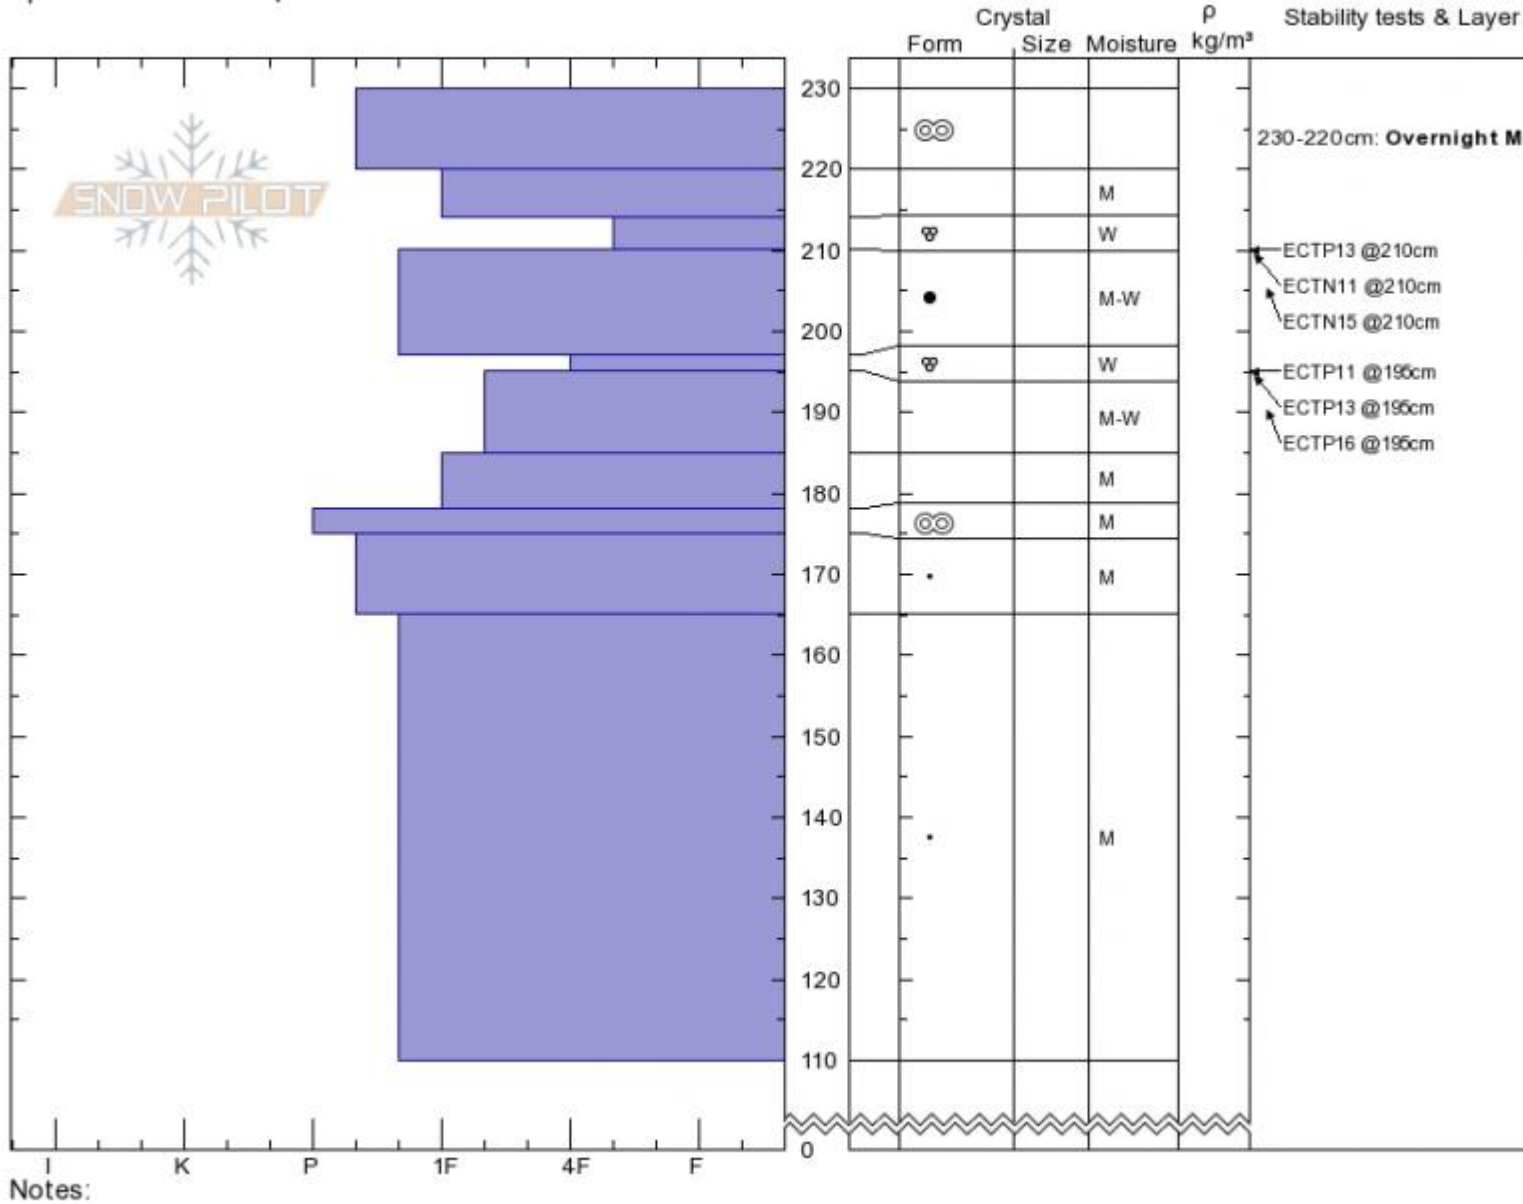

Fingers Meadow
Bridger Range
MT
 Elevation: **7879 ft**
 Aspect: **90°**
 Specifics: **We skied slope**

Alex Marienthal
04/08/2020 - 9:30am
 Co-ord: **45.80619N, -110.92669W**
 Slope Angle: **24°**
 Wind Loading: **no**

Stability: **Good**
 Air Temperature:
 Sky Cover: **CLR**
 Precipitation: **NO**
 Wind: **Calm**

HS:**230** Layer Notes:
 PF:**20** 230-220cm: **Overnight MFcr**
 PS:**2** 197-195cm: **Problematic layer**

Advisory Region
 Bridger Range
 Longitude
 -110.92W
 Latitude
 45.82N
 Bridger Range, 2020-04-08