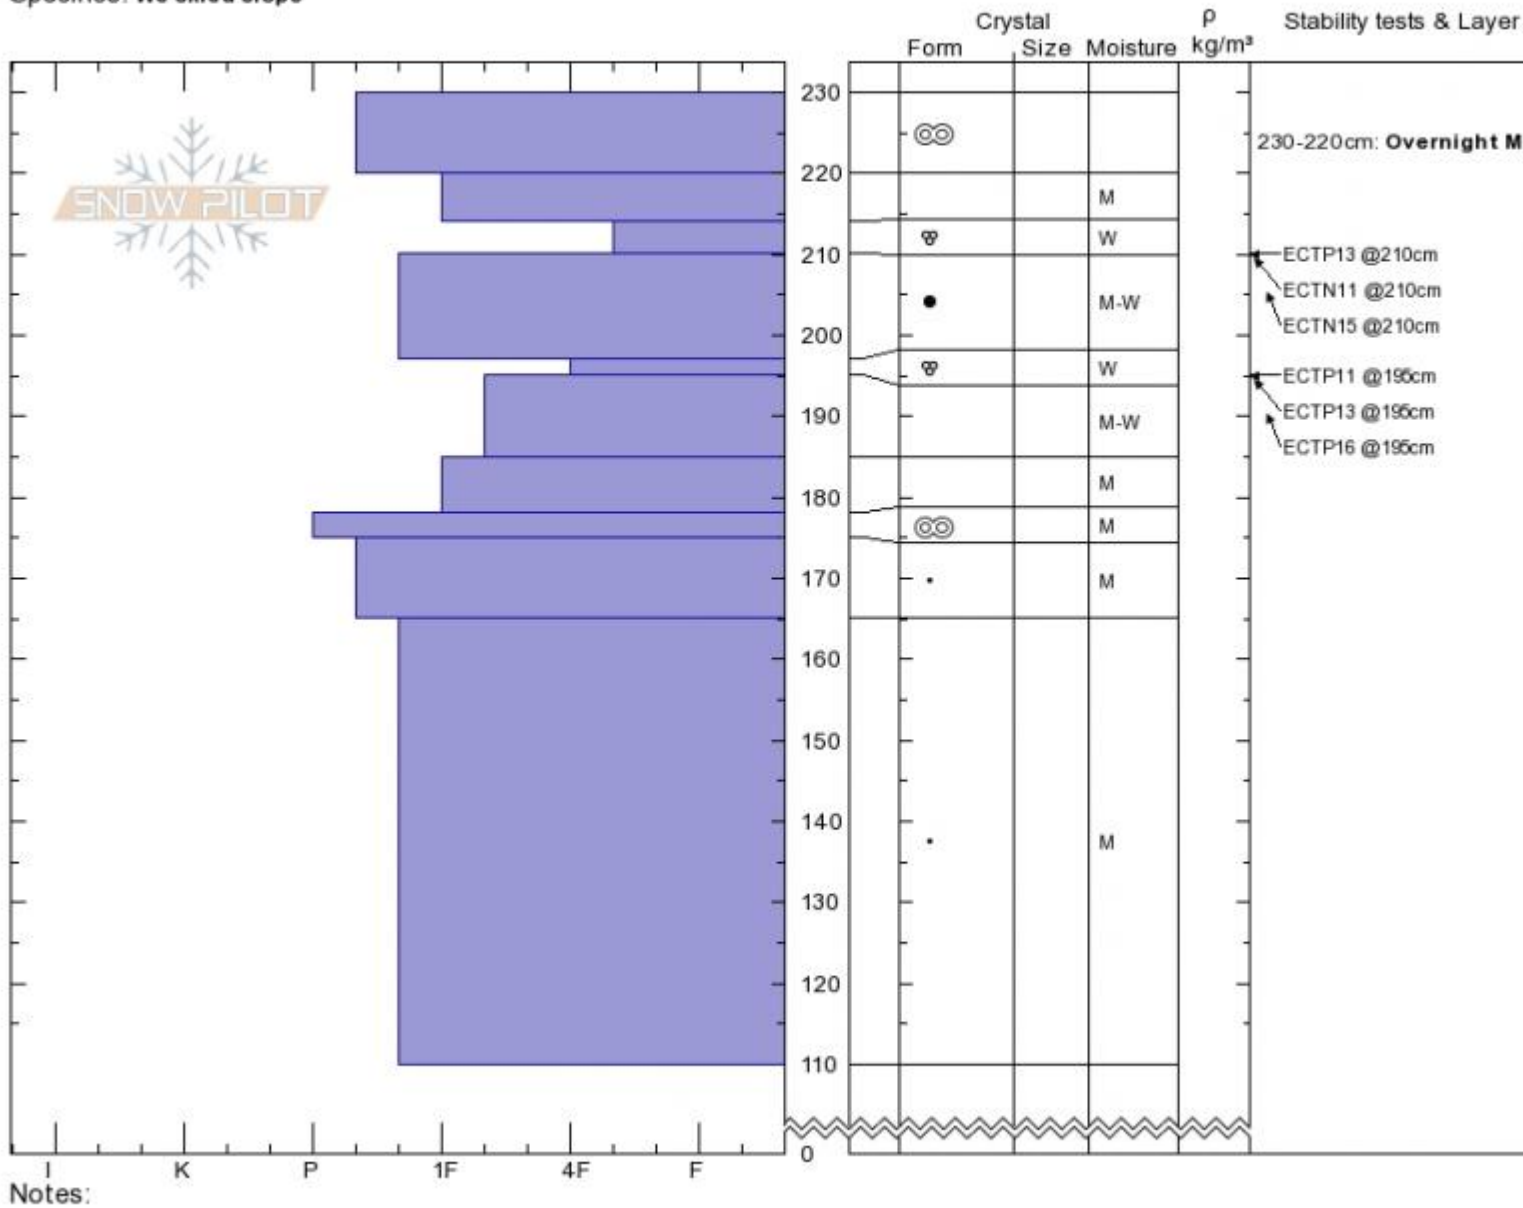

**Fingers Meadow**  
**Bridger Range**  
**MT**  
 Elevation: **7879 ft**  
 Aspect: **90°**  
 Specifics: **We skied slope**

**Alex Marienthal**  
**04/08/2020 - 9:30am**  
 Co-ord: **45.80619N, -110.92669W**  
 Slope Angle: **24°**  
 Wind Loading: **no**

Stability: **Good**  
 Air Temperature:  
 Sky Cover: **CLR**  
 Precipitation: **NO**  
 Wind: **Calm**

HS:**230** Layer Notes:  
 PF:**20** 230-220cm: **Overnight MFcr**  
 PS:**2** 197-195cm: **Problematic layer**

Advisory Region  
 Bridger Range  
 Longitude  
 -110.92W  
 Latitude  
 45.82N  
 Bridger Range, 2020-04-08