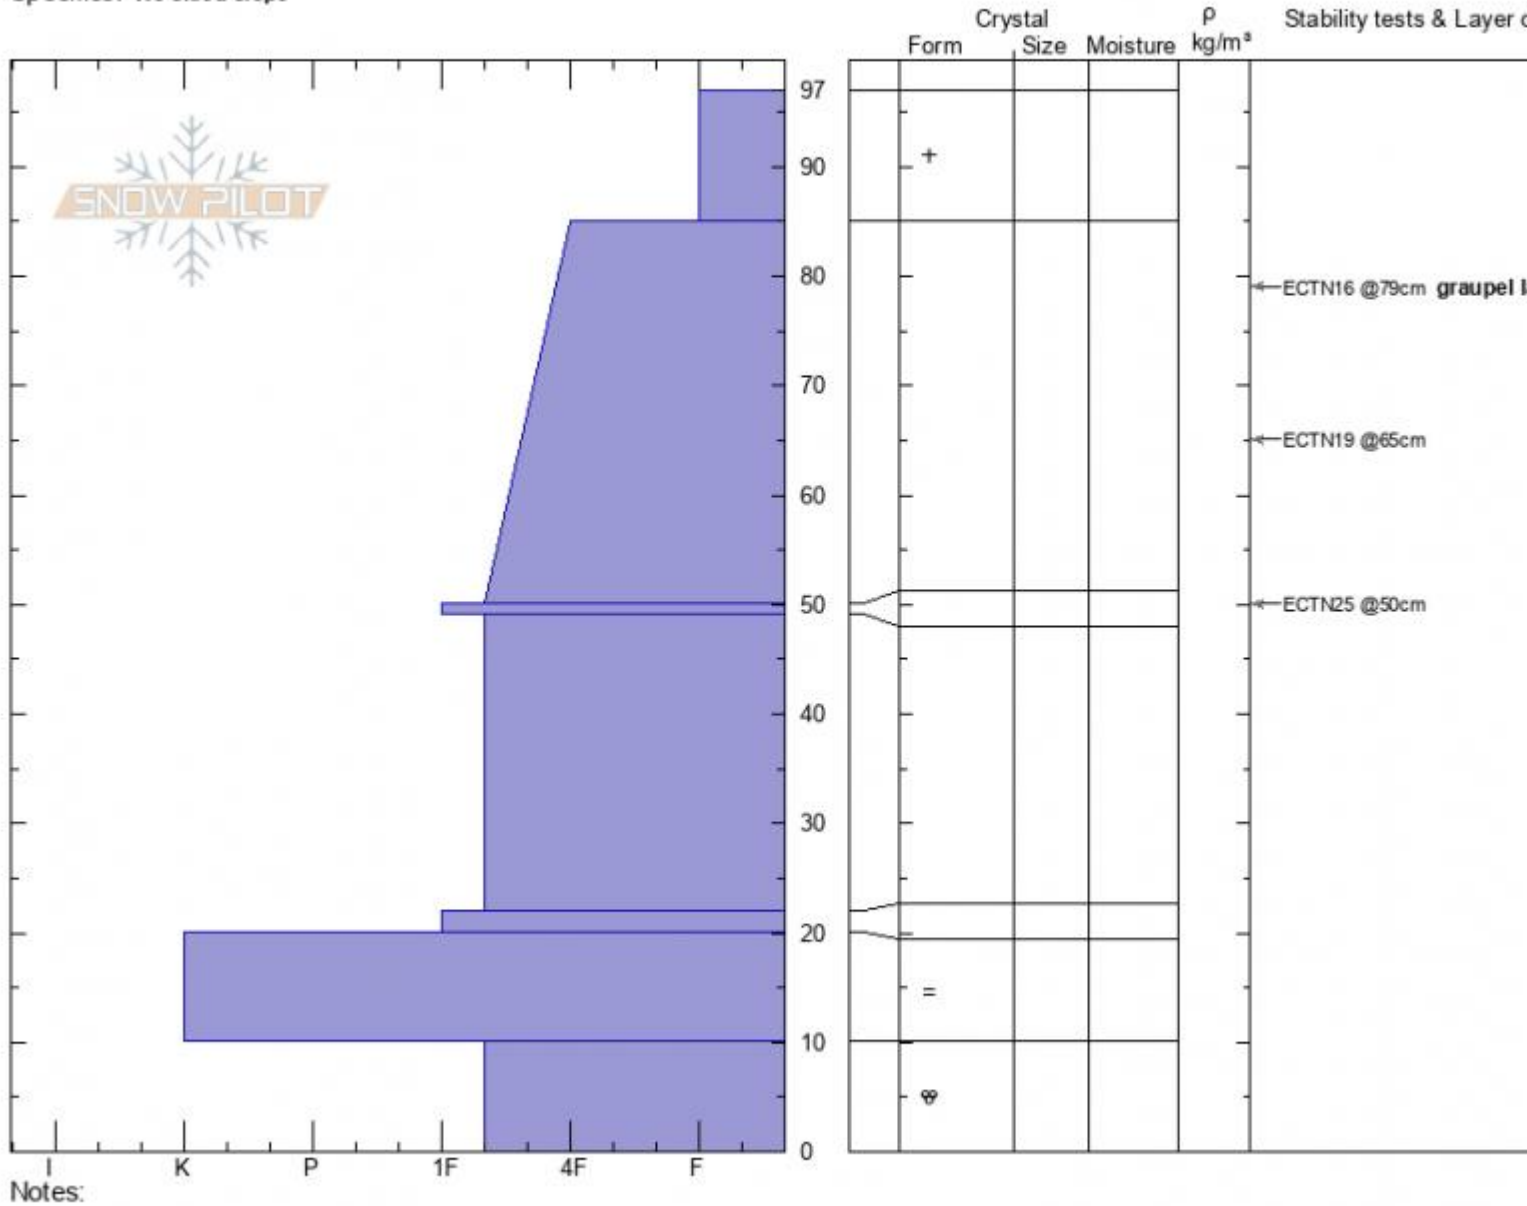

**east Mt. Republic**  
**Absaroka Range**  
**MT**  
 Elevation: **9398 ft**  
 Aspect: **56°**  
 Specifics: **We skied slope**

**Beau Fredlund**  
**10/23/2020 - 10:45am**  
 Co-ord: **45.00521N, -109.94418E**  
 Slope Angle: **27°**  
 Wind Loading:

Stability:  
 Air Temperature:  
 Sky Cover: **BKN**  
 Precipitation:  
 Wind: **SW**

**HS: 97**    Layer Notes:  
 85-50cm: **Problematic layer**

Advisory Region  
 Cooke City  
 Longitude  
 -109.96W  
 Latitude  
 45.00N