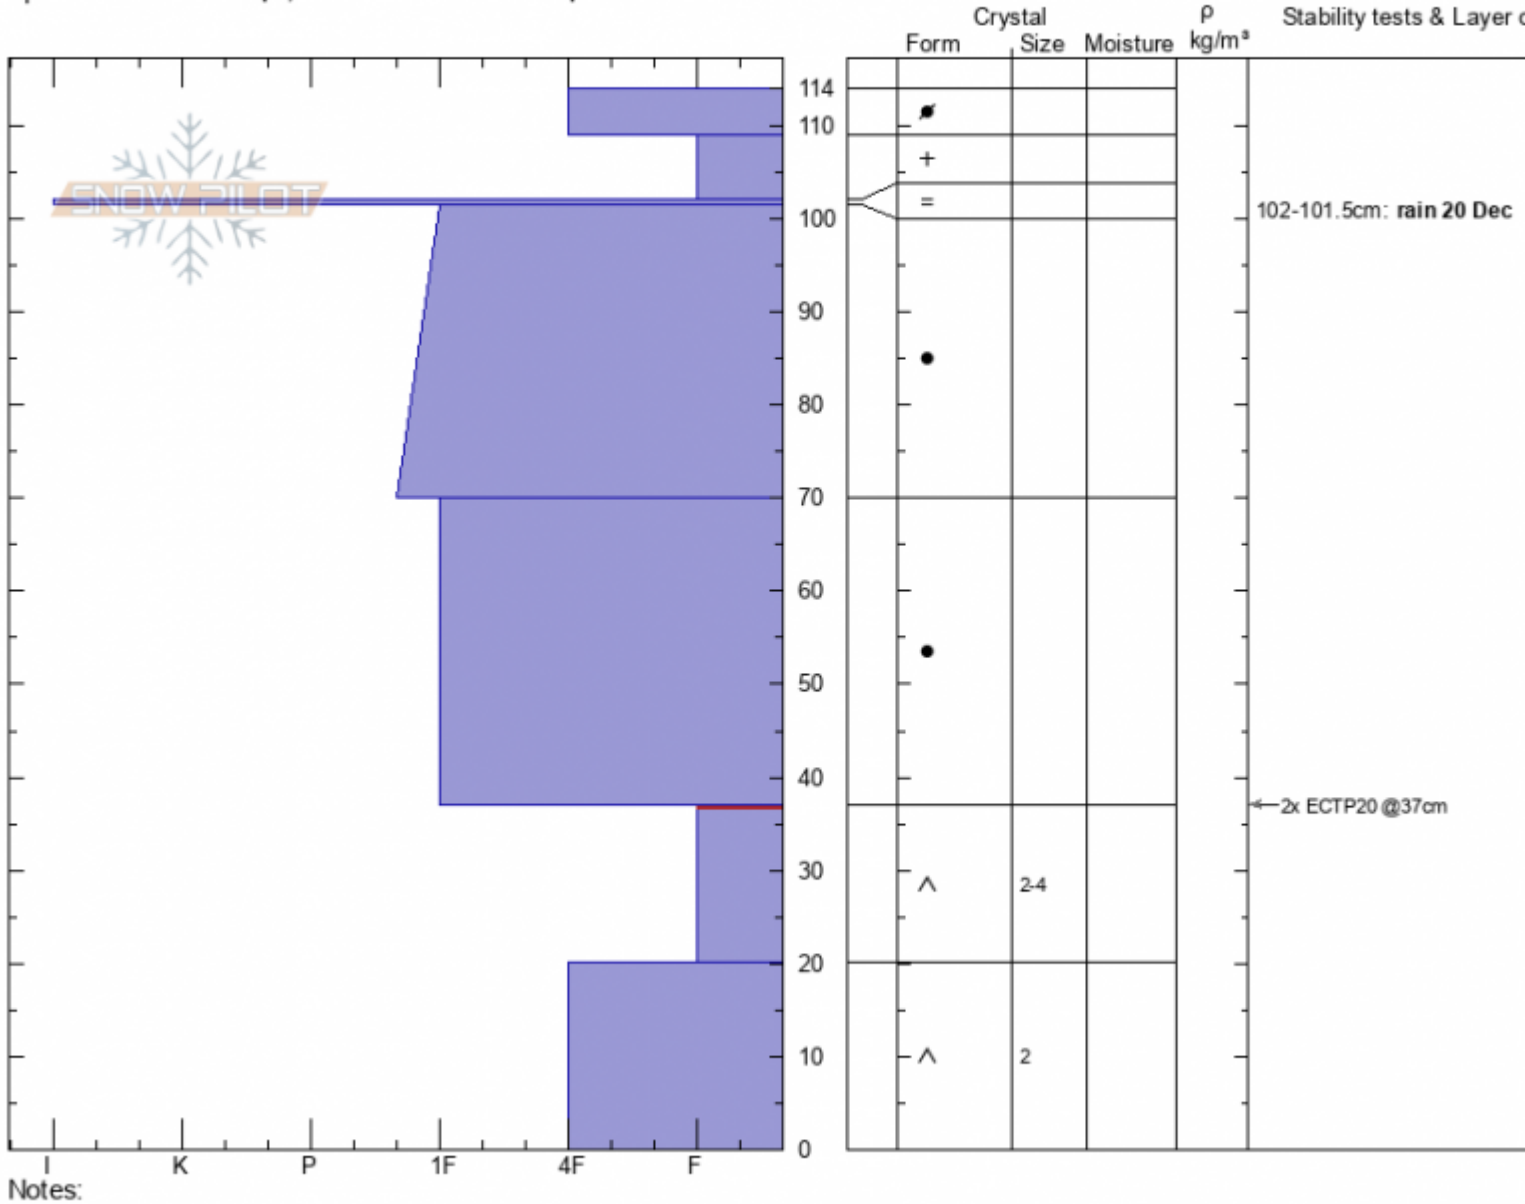

Lionhead Ridge
Lionhead Range
MT
 Elevation: **9008 ft**
 Aspect: **20°**
 Specifics: **We skied slope; Snowmobile tracks on slope**

Doug Chabot-Admin
12/27/2020 - 11:40am
 Co-ord: **44.71538N, -111.31876W**
 Slope Angle: **18°**
 Wind Loading: **previous**

Stability: **Poor**
 Air Temperature: **-8°C**
 Sky Cover: **SCT**
 Precipitation: **NO**
 Wind: **W Moderate**

HS: **114** Layer Notes:
 102-101.5cm: **rain 20 Dec**
 37-20cm: **Problematic layer**

Advisory Region
 Lionhead Range
 Longitude
 -111.32W
 Latitude
 44.71N

Forecast link: [GNFAC Avalanche Forecast for Mon Dec 28, 2020](#)
 Lionhead Range, 2020-12-27