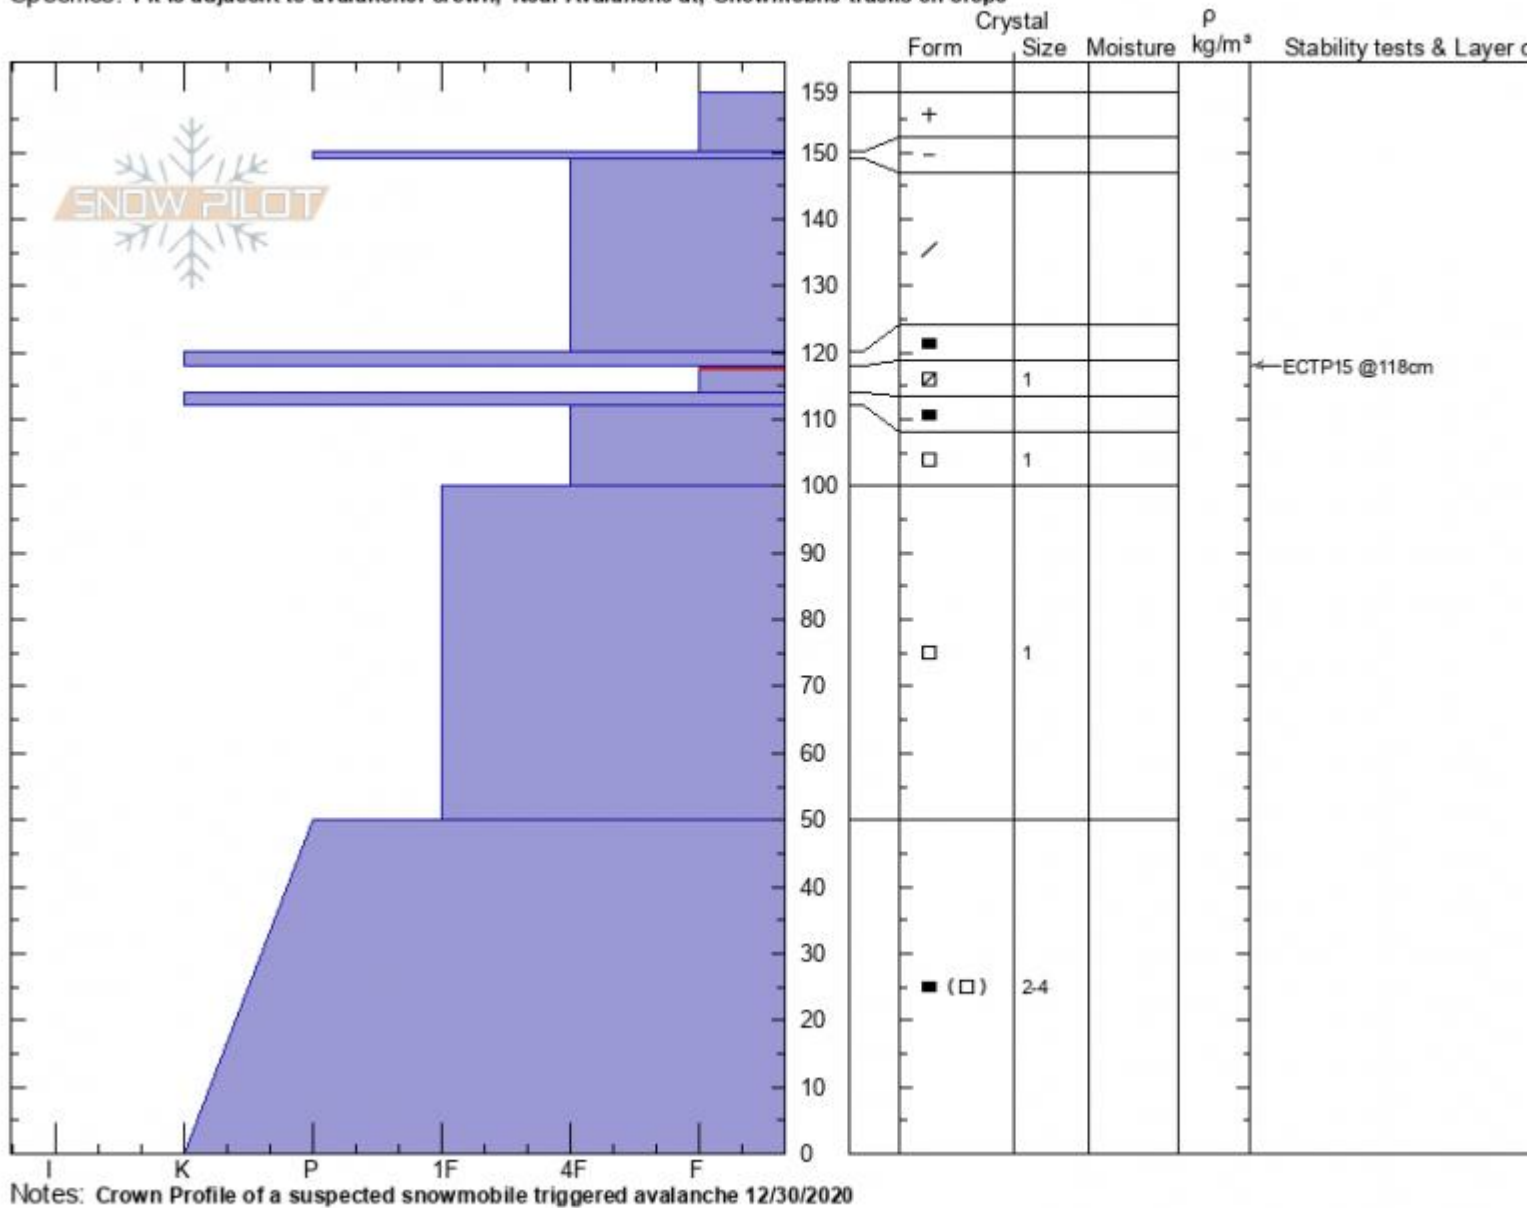

Crown Butte Avalanche
Cooke City
MT
 Elevation: **9800 ft**
 Aspect: **140°**
 Specifics: Pit is adjacent to avalanche: crown; Near Avalanche at; Snowmobile tracks on slope

Dave Zinn
12/30/2020 - 12:00pm
 Co-ord: **45.05200N, -109.95915W**
 Slope Angle: **36°**
 Wind Loading: **previous**

Stability: **good**
 Air Temperature:
 Sky Cover: **BKN**
 Precipitation: **NO**
 Wind: **NW Light Breeze**

HS: **159** Layer Notes:
 PF: **40** 118-114cm: Problematic layer

Advisory Region
 Cooke City
 Longitude
 -109.96W
 Latitude
 45.05N

Avalanche Details: [Crown Butte, Snowmobile triggered Avalanche](#)
 Cooke City, 2020-12-30