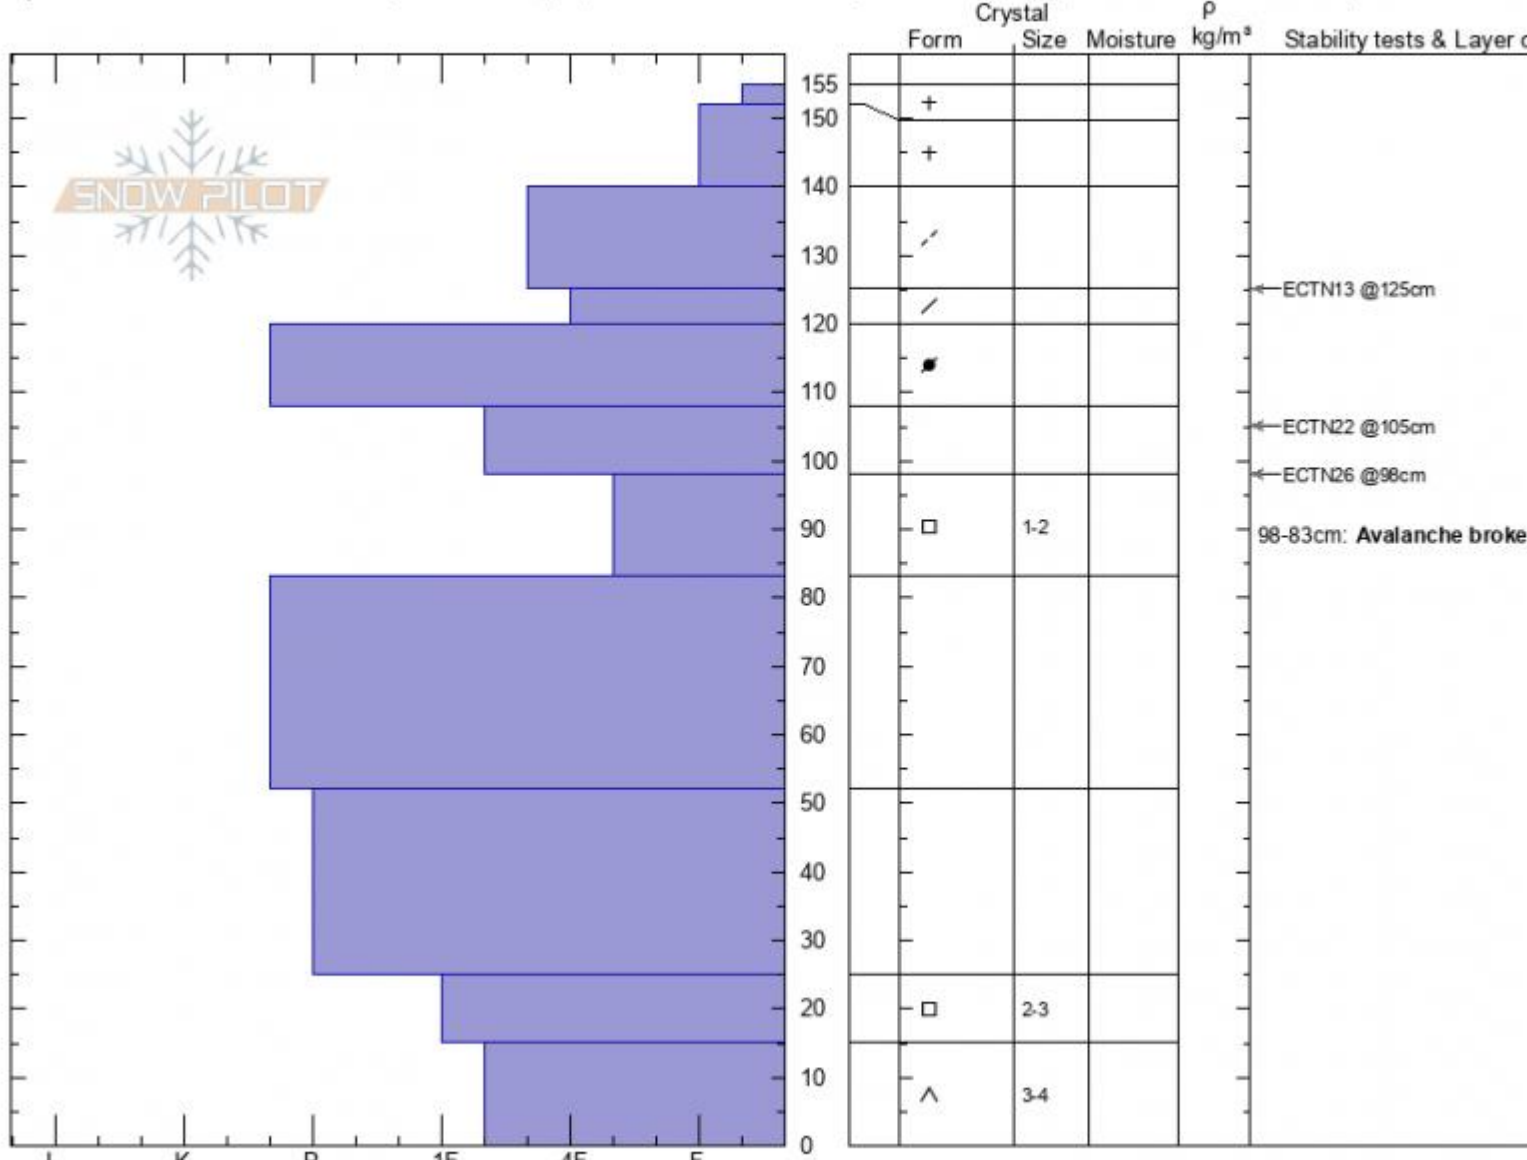

Beaver Creek Crown  
 Madison Range-N  
 MT  
 Elevation: 9400 ft  
 Aspect: 5°

Ian Hoyer  
 01/08/2021 - 12:00pm  
 Co-ord: 45.16978N, -111.36992W  
 Slope Angle: 37°  
 Wind Loading: previous

Stability: **poor**  
 Air Temperature: 19°F  
 Sky Cover: **FEW**  
 Precipitation: **NO**  
 Wind: **Calm**

HS: 155 Layer Notes:  
 98-83cm: **Avalanche broke on b**  
 98-83cm: **Problematic layer**

Specifics: Recent avalanche activity on similar slopes; Recent avalanche activity on different slopes; Snowmobile tracks on slope

Notes: Dug in the crown of an avalanche triggered by a snowmobiler the previous afternoon (1/7/21).

Advisory Region  
 Northern Madison  
 Longitude  
 -111.38W  
 Latitude  
 45.17N

**Avalanche Details:** [Rider triggered large, wide slide on Buck Ridge](#)  
 Northern Madison, 2021-01-08