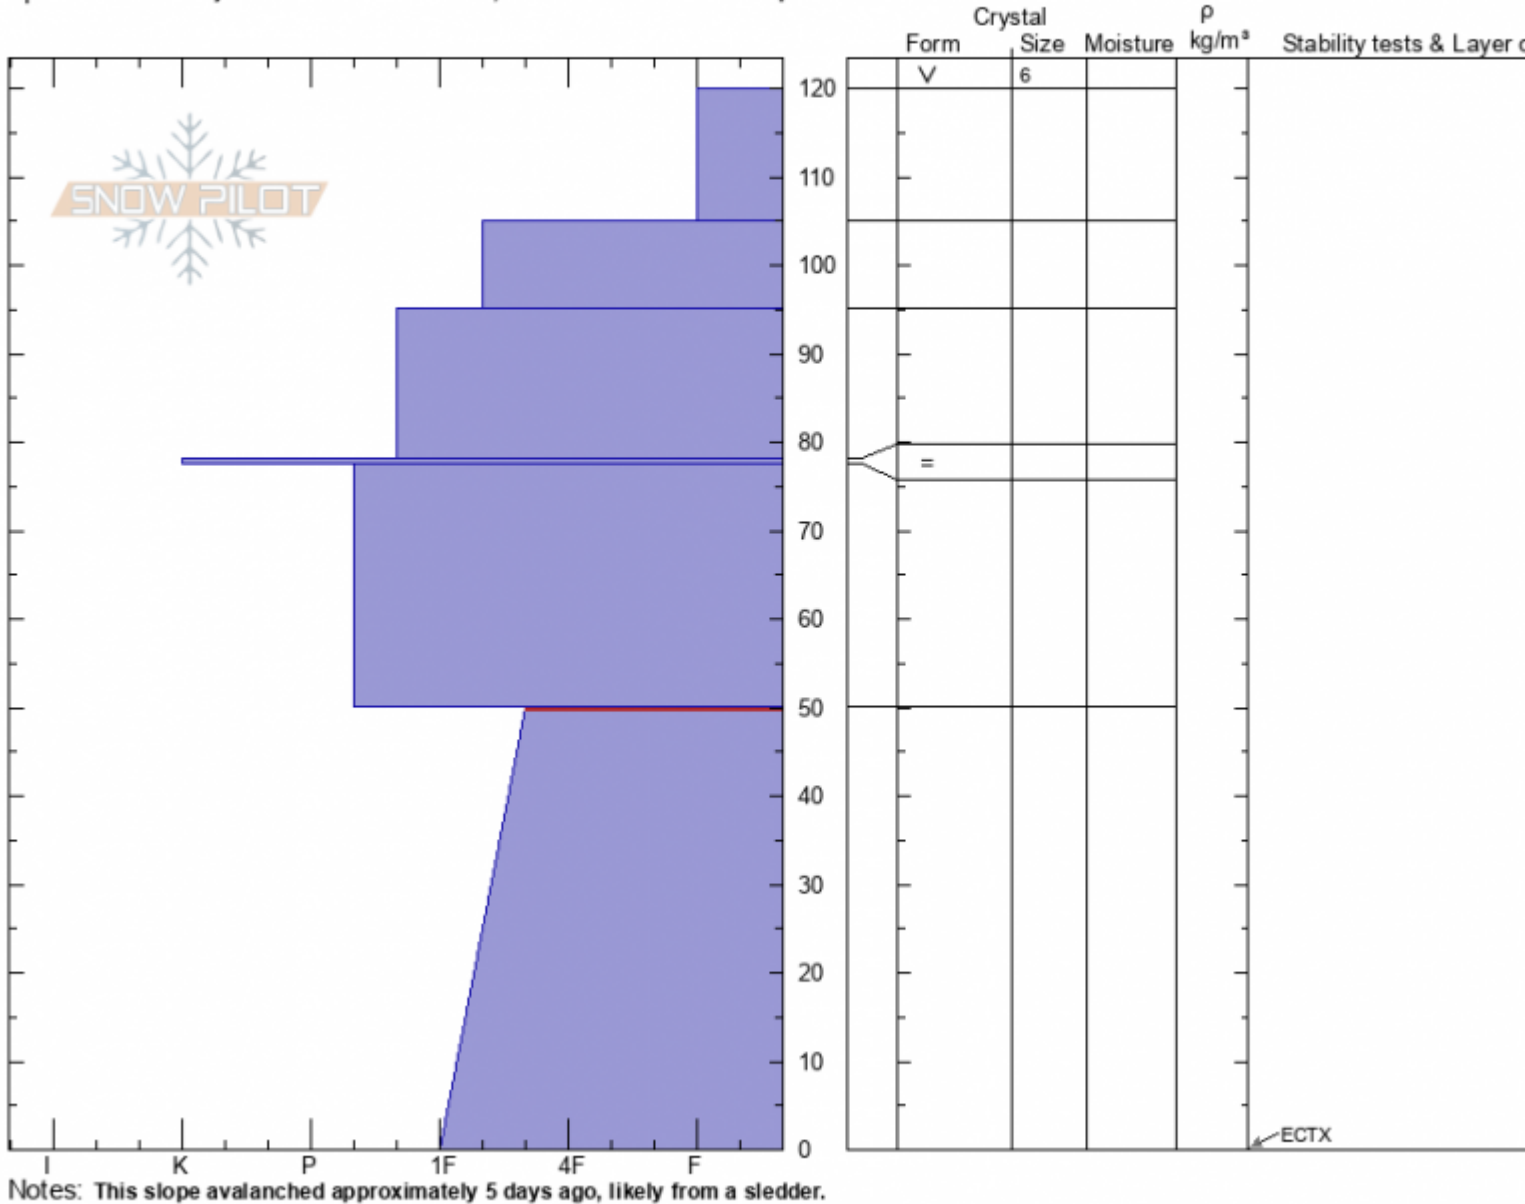

**Ski Hill**  
**Lionhead Range**  
**MT**  
 Elevation: **8060 ft**  
 Aspect: **90°**  
 Specifics: Pit is adjacent to avalanche: crown; Snowmobile tracks on slope

**Doug Chabot-Admin**  
**01/12/2021 - 1:00pm**  
 Co-ord: **44.70364N, -111.29736W**  
 Slope Angle: **30°**  
 Wind Loading:

Stability:  
 Air Temperature: **-7°C**  
 Sky Cover: **FEW**  
 Precipitation: **NO**  
 Wind: **Calm**

HS: **120** Layer Notes:  
 50-0cm: **Problematic layer**

Advisory Region  
 Lionhead Range  
 Longitude  
 -111.29W  
 Latitude  
 44.70N

**Forecast link:** [GNFAC Avalanche Forecast for Wed Jan 13, 2021](#)  
 Lionhead Range, 2021-01-12