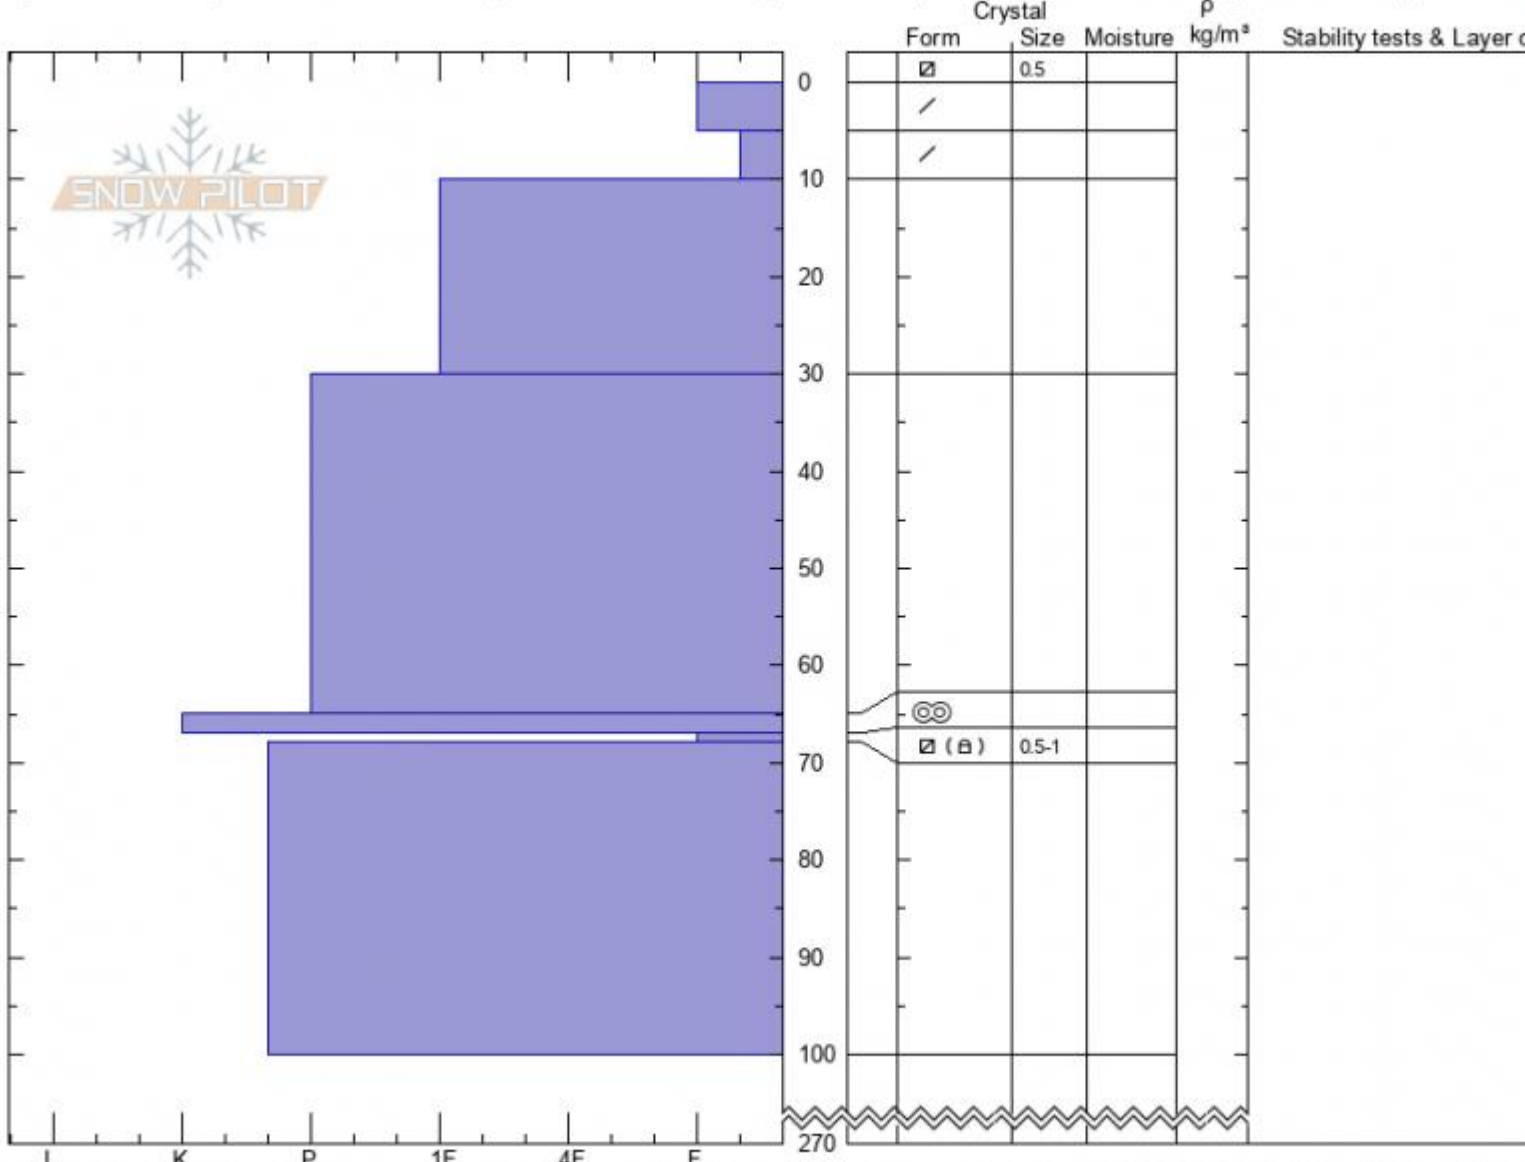

Sheep Mountain
Cooke City
MT
 Elevation: **9730 ft**
 Aspect: **196°**
 Specifics: Pit is adjacent to avalanche: crown; Recent avalanche activity on similar slopes;

Logan DeMarcus
01/25/2021 - 11:00am
 Co-ord: **45.06752N, -109.93025W**
 Slope Angle: **37°**
 Wind Loading: **previous**

Stability: **good**
 Air Temperature: **-11°C**
 Sky Cover: **CLR**
 Precipitation: **NO**
 Wind: **E Light Breeze**

HS: **270** Layer Notes:
 67-68cm: **Problematic layer**

Specifics: Pit is adjacent to avalanche: crown; Recent avalanche activity on similar slopes; Recent avalanche activity on different slopes

Notes: This pit was dug at the crown of the avalanche reported on the south side of Sheep Mountain. SS-AMu-R1-D2-O. Additional Pit Specifics: S

Advisory Region
 Cooke City
 Longitude
 -109.93W
 Latitude
 45.07N