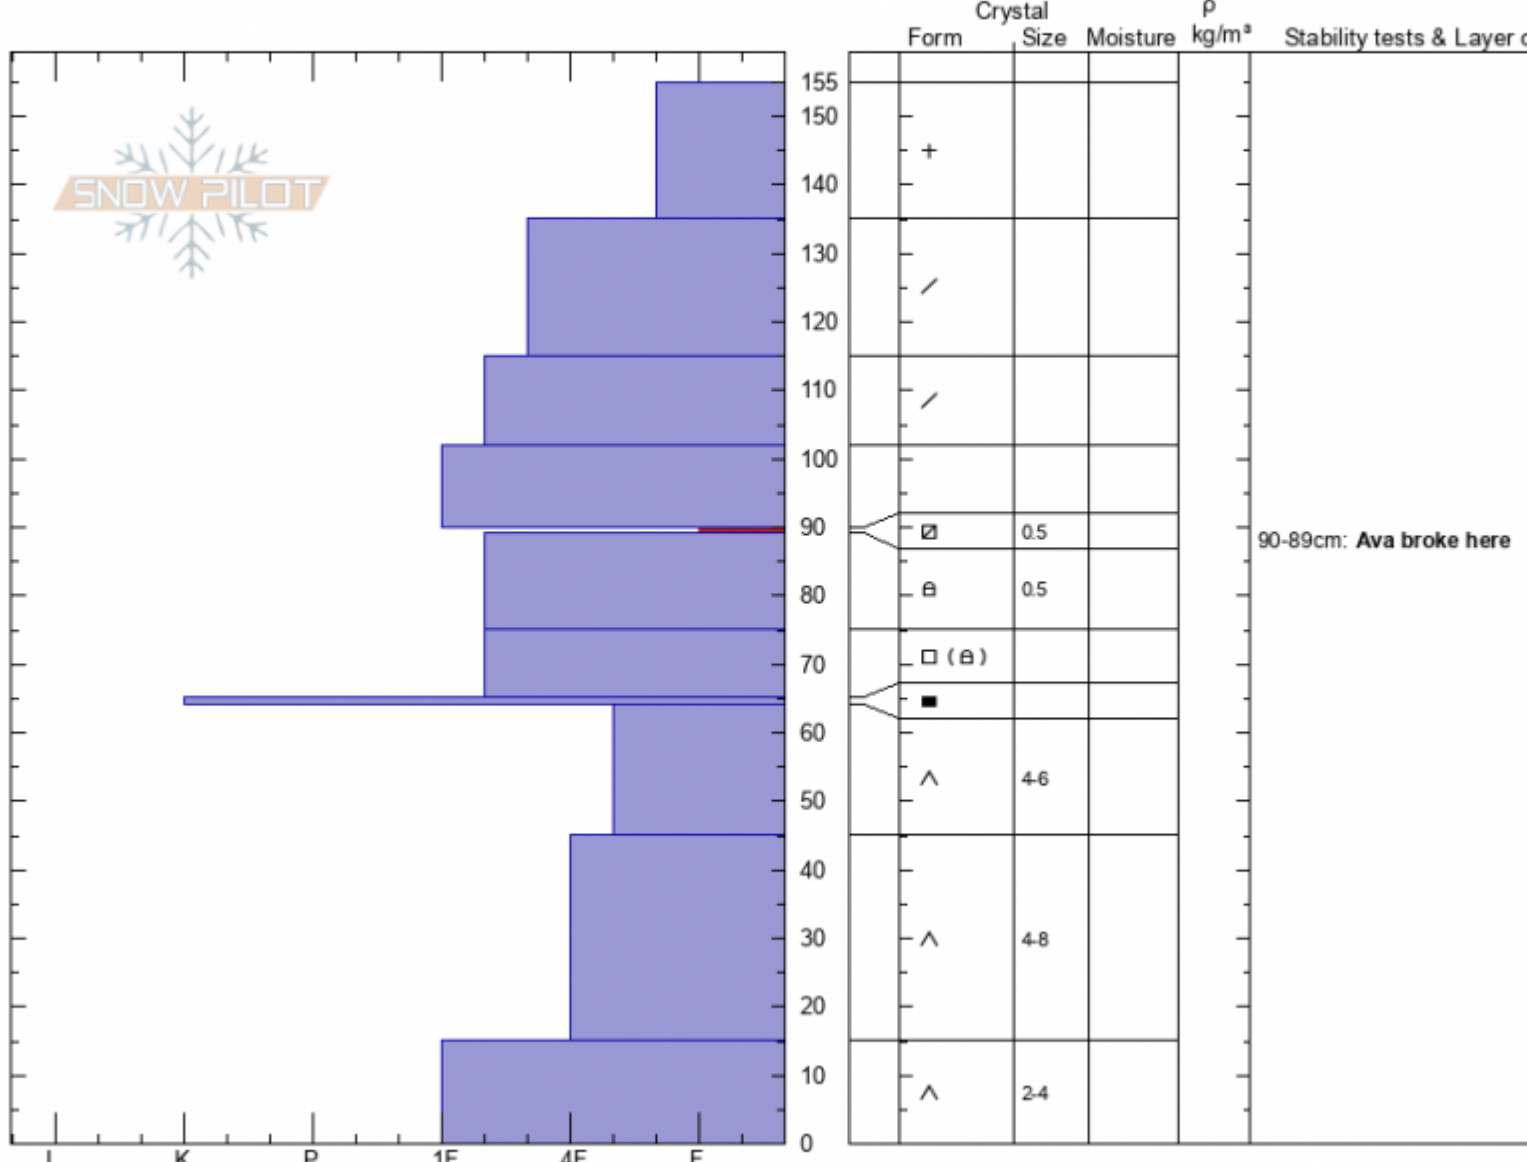

Low Lionhead Corner  
Henry Mtns  
MT  
Elevation: 8496 ft  
Aspect: 70°

Doug Chabot-Admin  
02/01/2021 - 1:15pm  
Co-ord: 44.74010N, -111.31545W  
Slope Angle: 37°  
Wind Loading: no

Stability: fair  
Air Temperature: -3°C  
Sky Cover: CLR  
Precipitation: NO  
Wind: Calm

HS: 155  
Layer Notes:  
90-89cm: Ava broke here  
90-89cm: Problematic layer

Specifics: Pit is adjacent to avalanche: crown; Recent avalanche activity on similar slopes; Recent avalanche activity on different slopes

Notes: Avalanche was 2' deep, 500' wide and 250' vertical. It was 37 degrees steep. It likely released naturally on 1/29 or 1/30.

Advisory Region  
Lionhead Range  
Longitude  
-111.32W  
Latitude  
44.73N

Avalanche Details: [Major avalanche cycle](#)  
Lionhead Range, 2021-02-01