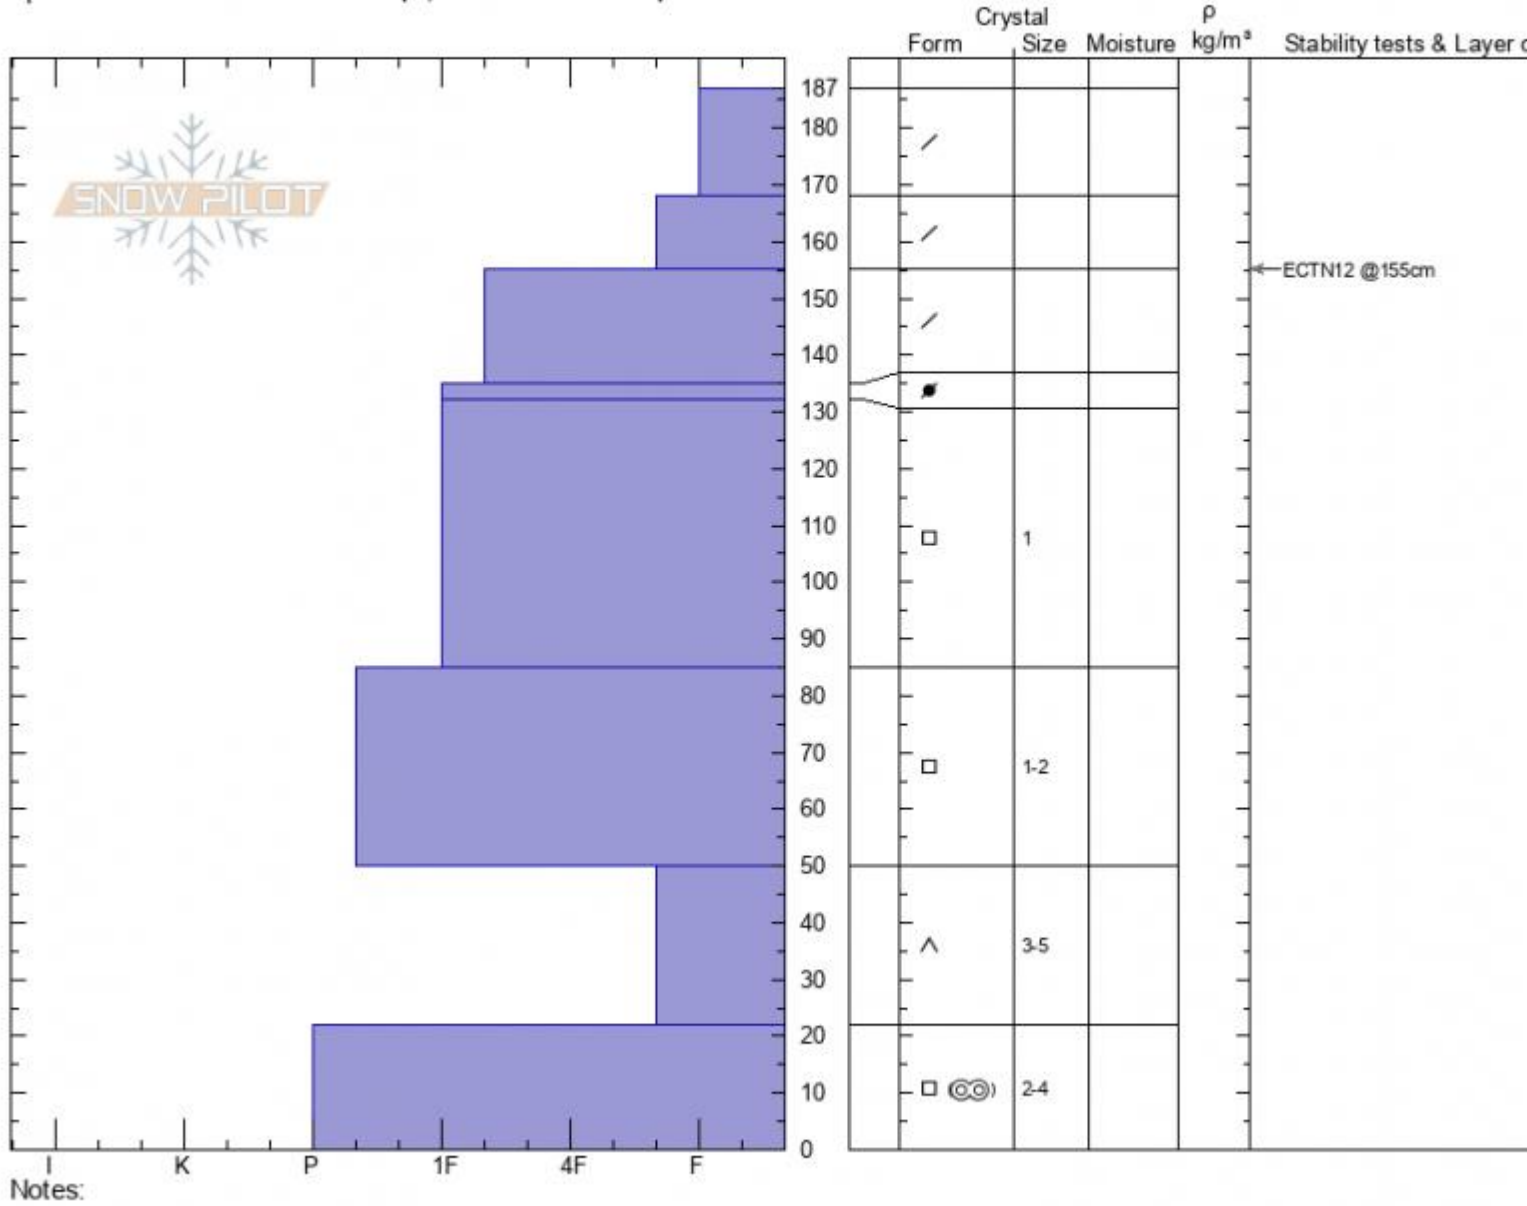

Lionhead
Lionhead Range
MT
 Elevation: **8900 ft**
 Aspect: **85°**
 Specifics: **Snowmobile tracks on slope; We snowmobiled slope**

Ian Hoyer
02/10/2021 - 1:00pm
 Co-ord: **44.72650N, -111.31884W**
 Slope Angle: **35°**
 Wind Loading: **no**

Stability: **good**
 Air Temperature:
 Sky Cover: **OVC**
 Precipitation: **NO**
 Wind: **Calm**

HS: **187** Layer Notes:
 PF: **30** 50-22cm: **Problematic layer**

Advisory Region
 Lionhead Range
 Longitude
 -111.32W
 Latitude
 44.71N
 Lionhead Range, 2021-02-10