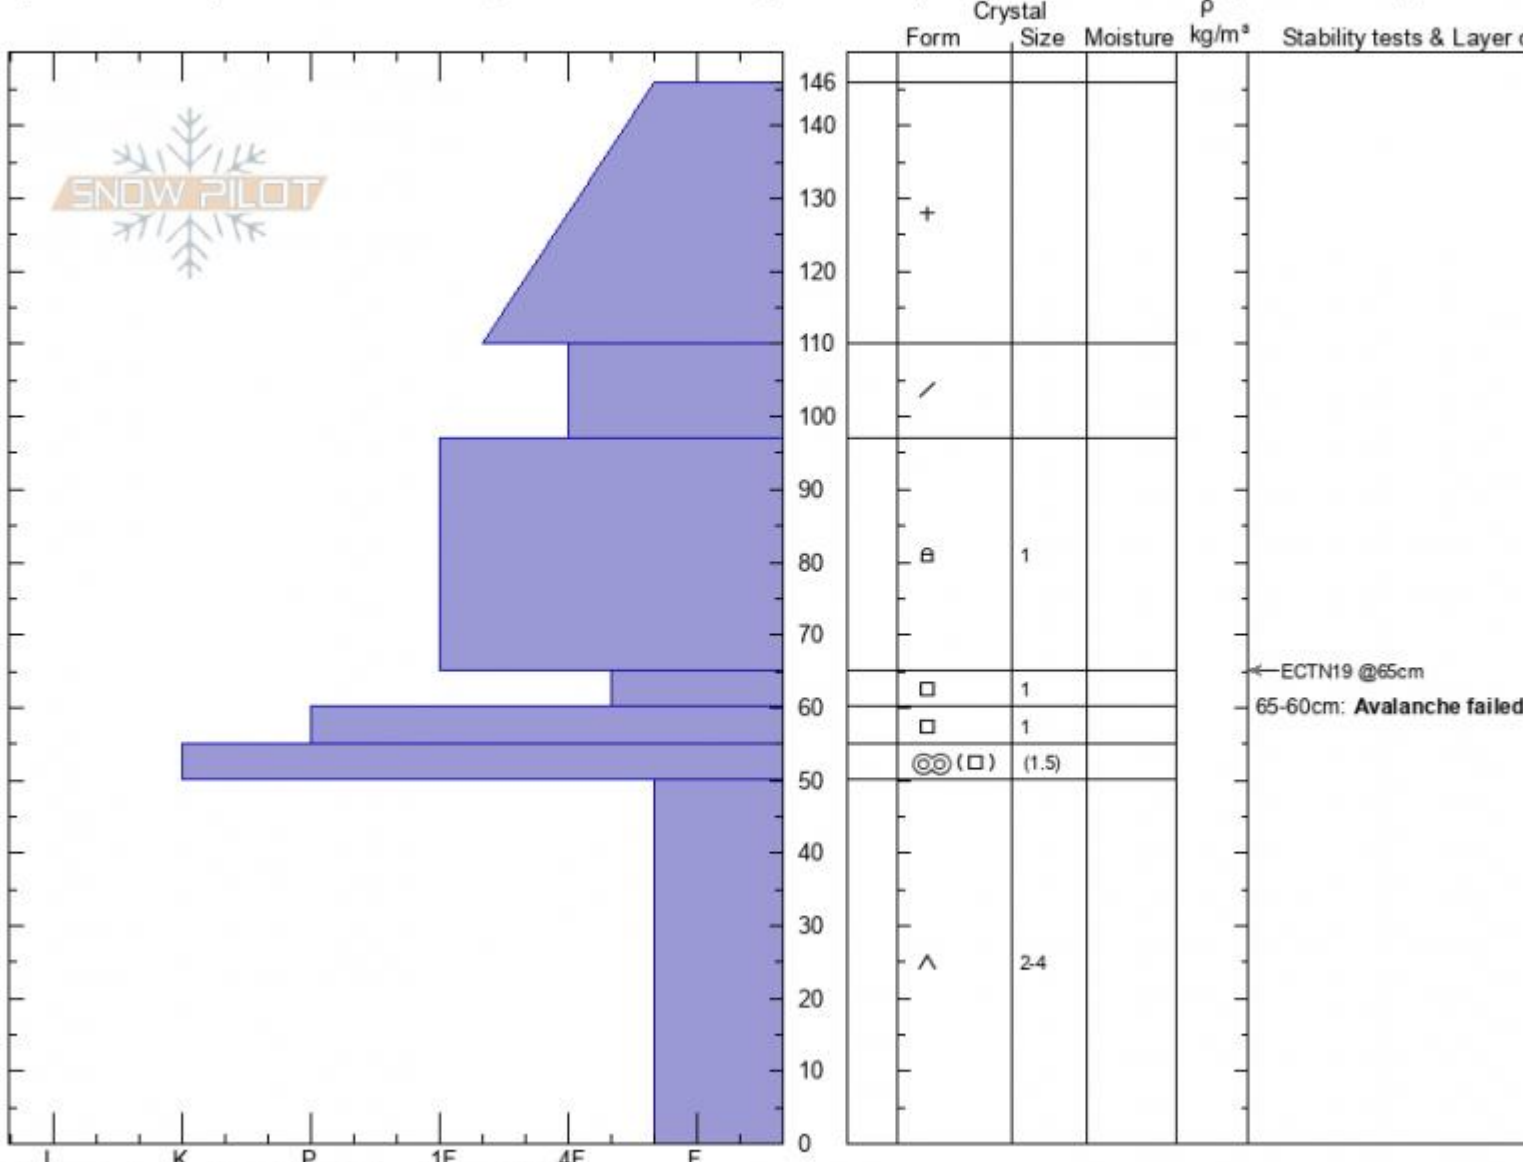

Big Cut Crown Profile
Madison Range-N
MT
 Elevation: **8109 ft**
 Aspect: **20°**

Dave Zinn
02/09/2021 - 12:00pm
 Co-ord: **45.22439N, -111.41820W**
 Slope Angle: **38°**
 Wind Loading: **no**

Stability: **poor**
 Air Temperature:
 Sky Cover: **CLR**
 Precipitation: **NO**
 Wind: **Calm**

HS: **146** Layer Notes:
 65-60cm: **Avalanche failed here**
 50-0cm: **Problematic layer**

Specifics: Pit is adjacent to avalanche: crown; Recent avalanche activity on similar slopes; Recent avalanche activity on different slopes

Notes: Avalanche: 150' wide x 200' vertical x 2.5' deep
 Remote trigger from flat terrain 10' uphill of crown

Advisory Region
 Northern Madison
 Longitude
 -111.44W
 Latitude
 45.23N
 Northern Madison, 2021-02-11