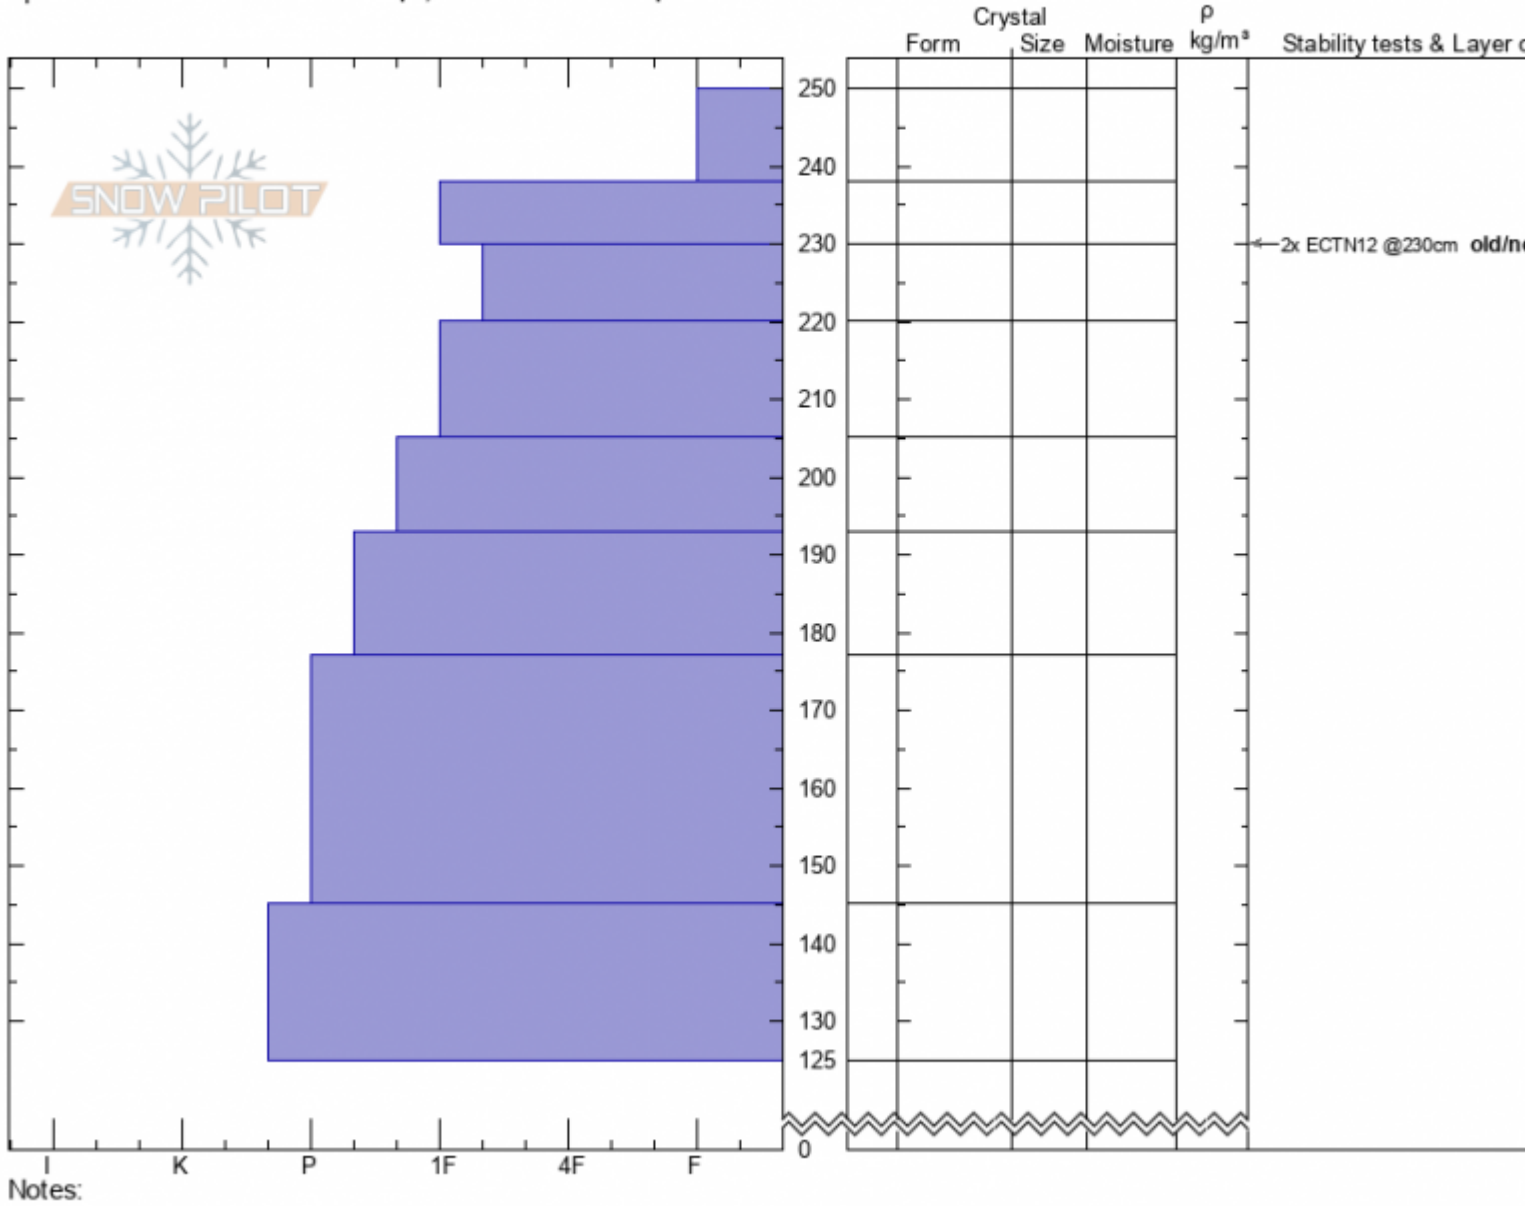

Abundance Shoulder
 Cooke City
 MT
 Elevation: 9249 ft
 Aspect: 115°
 Specifics: Snowmobile tracks on slope; We snowmobiled slope

Doug Chabot-Admin
 02/13/2021 - 11:00am
 Co-ord: 45.06531N, -110.01130W
 Slope Angle: 20°
 Wind Loading:

Stability: **good**
 Air Temperature: **-7°C**
 Sky Cover: **SCT**
 Precipitation: **NO**
 Wind: **Calm**

HS: 250 Layer Notes:

Advisory Region
 Cooke City
 Longitude
 -109.95W
 Latitude
 45.06N
 Cooke City, 2021-02-13