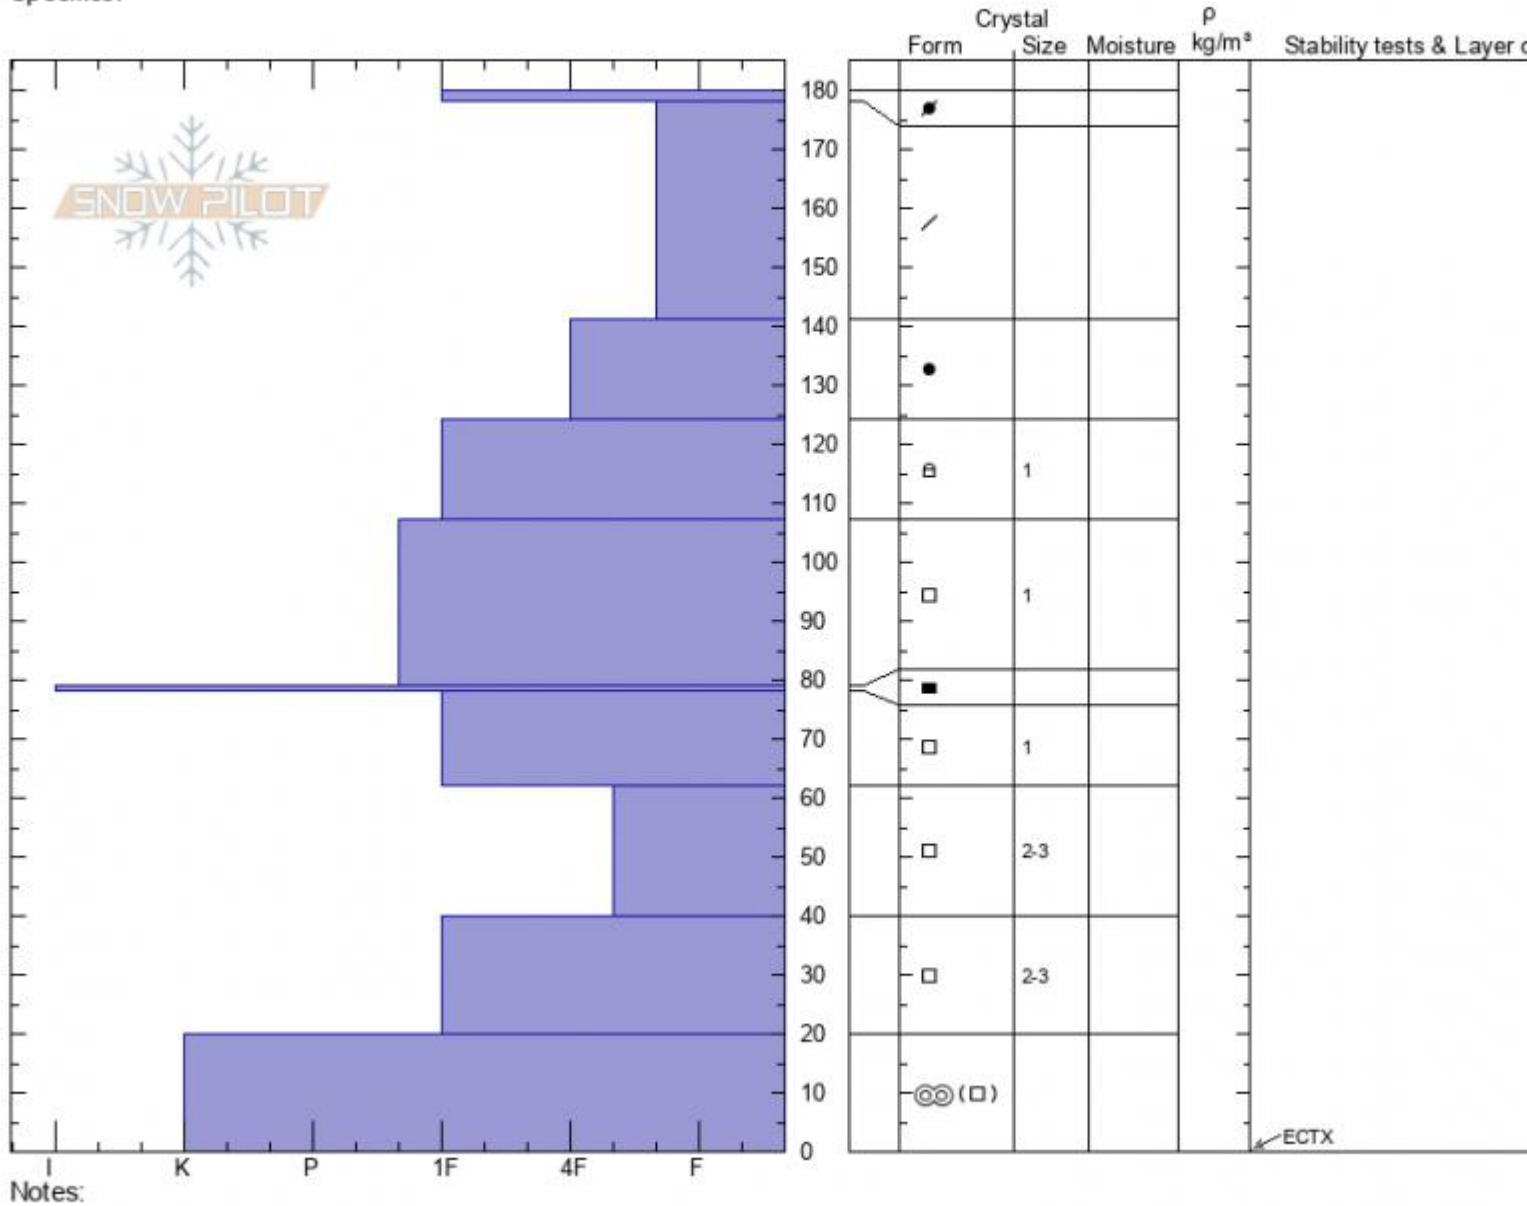

Teepee Ridgeline S
Madison Range-S
MT
 Elevation: **9600 ft**
 Aspect: **200°**
 Specifics:

Ian Hoyer
02/11/2021 - 2:00pm
 Co-ord: **44.91389N, -111.18847W**
 Slope Angle: **23°**
 Wind Loading: **no**

Stability: **fair**
 Air Temperature:
 Sky Cover: **BKN**
 Precipitation: **NO**
 Wind: **Calm**

HS: **180** Layer Notes:
 PF: **30** 62-40cm: **Problematic layer**

Advisory Region
 Southern Madison
 Longitude
 -111.19W
 Latitude
 44.90N
 Southern Madison, 2021-02-14