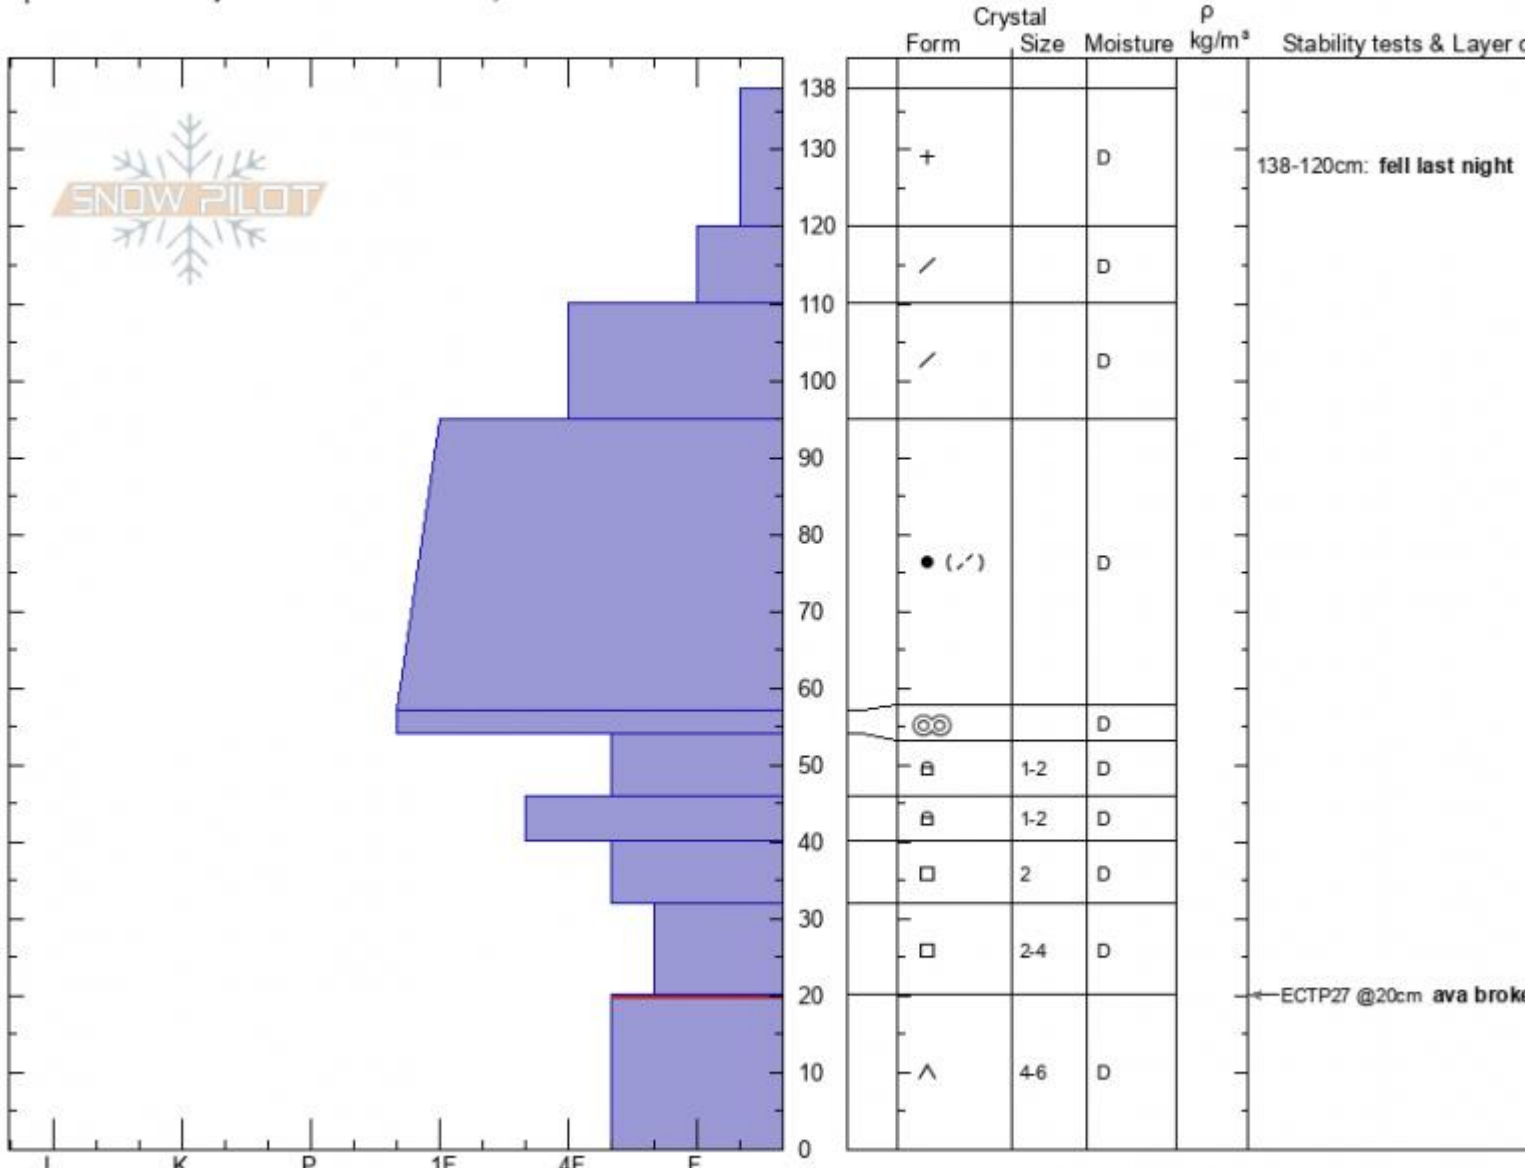

Beehive Fatality
Madison Range-N
MT
 Elevation: **9200 ft**
 Aspect: **270°**
 Specifics: Pit is adjacent to avalanche: crown;

Doug Chabot-Admin
02/15/2021 - 11:50am
 Co-ord: **45.32733N, -111.38312W**
 Slope Angle: **40°**
 Wind Loading: **previous**

Stability:
 Air Temperature: **-9°C**
 Sky Cover: **OVC**
 Precipitation: **S1**
 Wind: **Calm**

HS: **138** Layer Notes:
 138-120cm: **fell last night**
 20-0cm: **Problematic layer**

Notes: This snowpit was part of the accident investigation of an avalanche that occurred on 2/14/2021. 1 splitboarder was killed.

Advisory Region
 Northern Madison
 Longitude
 -111.39W
 Latitude
 45.34N

Avalanche Details: [Splitboarder triggered, caught and killed in Beehive](#)
 Northern Madison, 2021-02-16